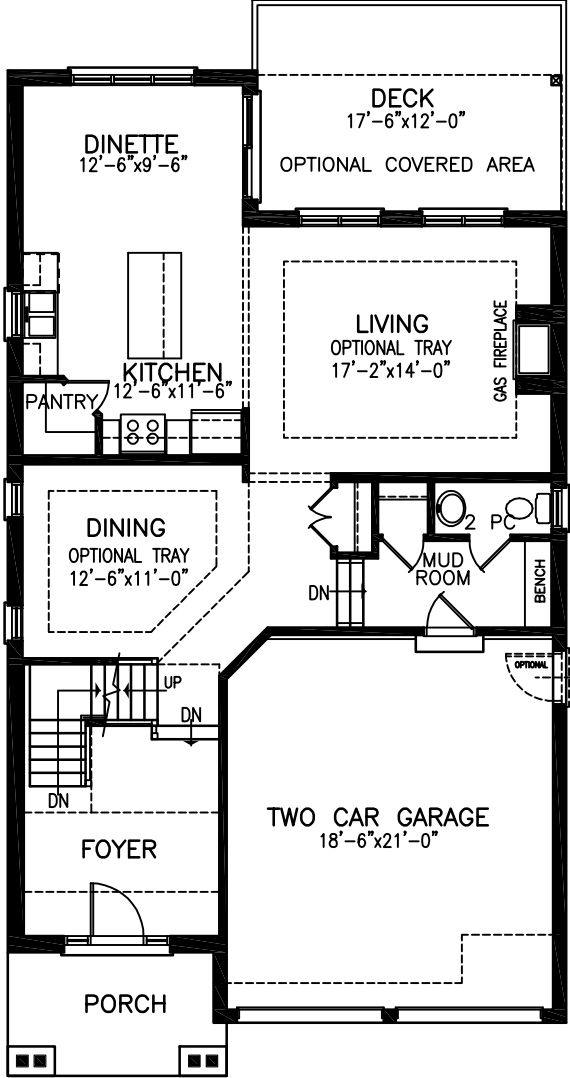

The Breeze 2388 SQ.FT.

Plan dimensions may vary slightly and changes may be made due to on site conditions.

The Breeze 2388 SQ.FT.

UNFINISHED BASEMENT PLAN
OPTIONAL FINISHED AREA 780 SQ.FT.

MAIN FLOOR PLAN - 1100 sq.ft.

SECOND FLOOR PLAN - 1288 sq.ft.
PLUS 60 SQ.FT. SPACE OPEN TO BELOW

Plan dimensions may vary slightly and changes may be made due to on site conditions.