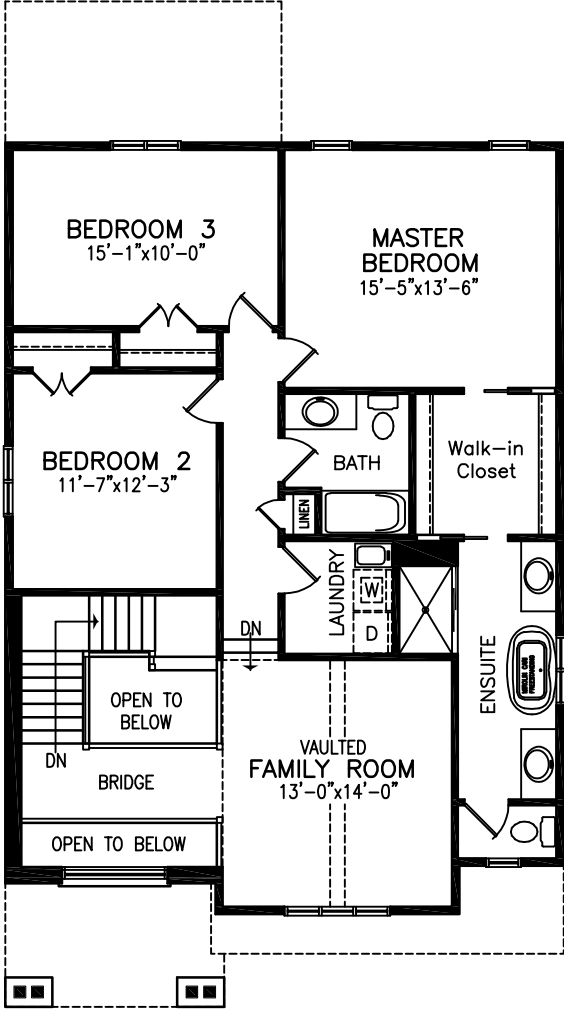

The Breeze 2388 SQ.FT.

Plan dimensions may vary slightly and changes may be made due to on site conditions.

The Breeze 2388 SQ.FT.

UNFINISHED BASEMENT PLAN
OPTIONAL FINISHED AREA 780 SQ.FT.

MAIN FLOOR PLAN - 1100 sq.ft.

SECOND FLOOR PLAN - 1288 sq.ft.
PLUS 60 SQ.FT. SPACE OPEN TO BELOW

Plan dimensions may vary slightly and changes may be made due to on site conditions.