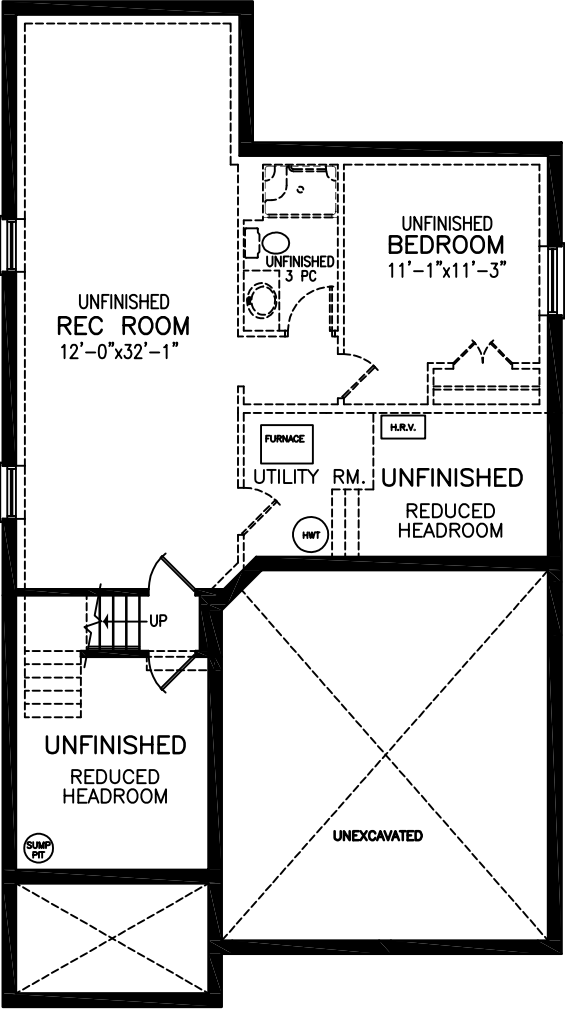

The Breeze 2388 SQ.FT.

Plan dimensions may vary slightly and changes may be made due to on site conditions.

The Breeze 2388 SQ.FT.

UNFINISHED BASEMENT PLAN
OPTIONAL FINISHED AREA 780 SQ.FT.

MAIN FLOOR PLAN - 1100 sq.ft.

SECOND FLOOR PLAN - 1288 sq.ft.
PLUS 60 SQ.FT. SPACE OPEN TO BELOW

Plan dimensions may vary slightly and changes may be made due to on site conditions.