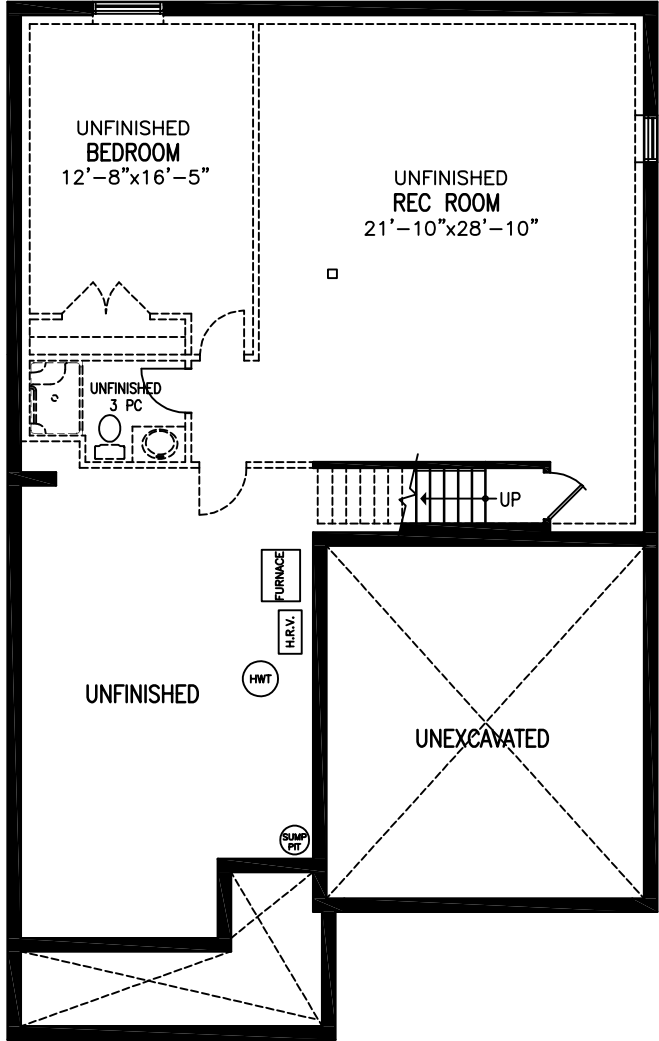

# The Hampton 1527 SQ.FT.

*Plan dimensions may vary slightly and changes may be made due to on site conditions.*

# The Hampton 1527 SQ.FT.

**UNFINISHED BASEMENT PLAN**  
 OPTIONAL FINISHED AREA 1002 SQ.FT.

**MAIN FLOOR PLAN - 1527 SQ.FT.**

*Plan dimensions may vary slightly and changes may be made due to on site conditions.*