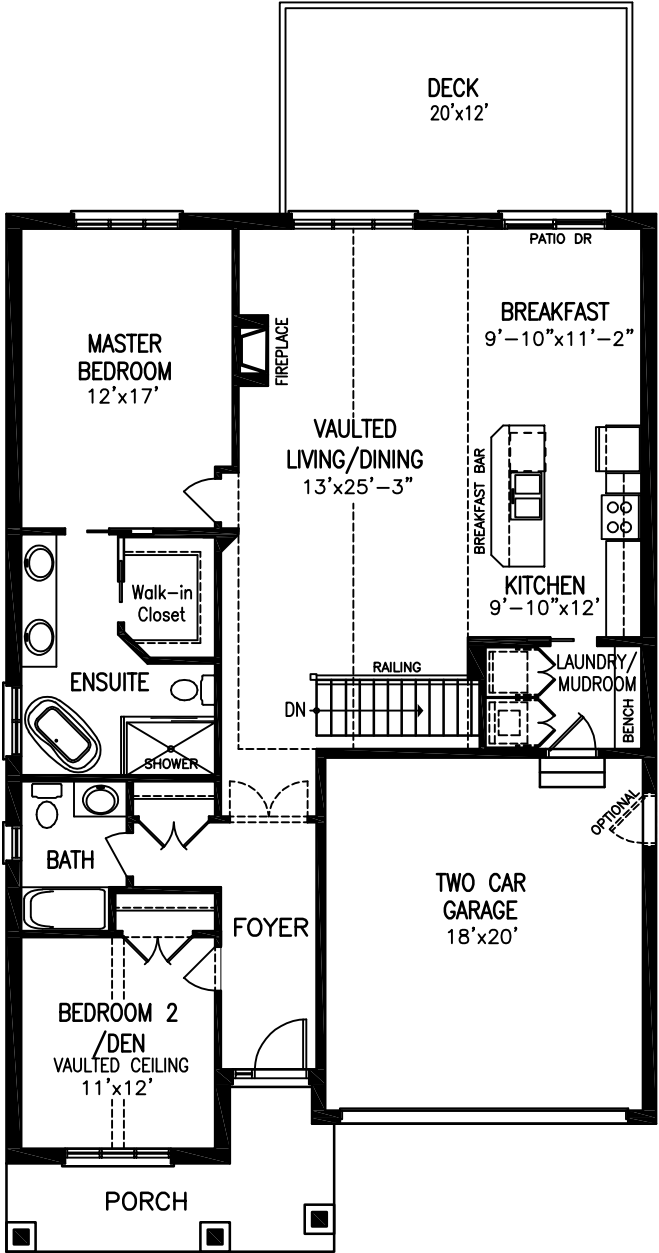

# The Hampton 1527 SQ.FT.

*Plan dimensions may vary slightly and changes may be made due to on site conditions.*

# The Hampton 1527 SQ.FT.

**UNFINISHED BASEMENT PLAN**  
 OPTIONAL FINISHED AREA 1002 SQ.FT.

**MAIN FLOOR PLAN - 1527 SQ.FT.**

*Plan dimensions may vary slightly and changes may be made due to on site conditions.*