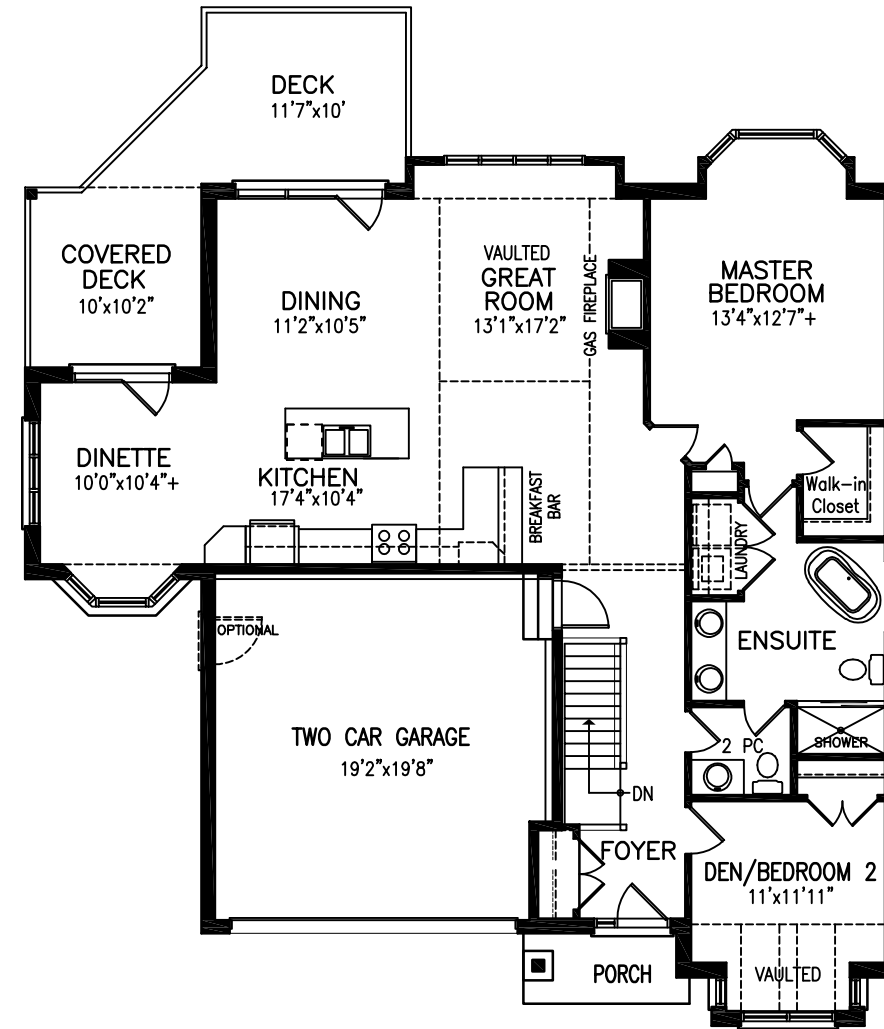

The Studio 1512 SQ.FT.

Plan dimensions may vary slightly and changes may be made due to on site conditions.

The Studio 1512 SQ.FT.

UNFINISHED BASEMENT PLAN
OPTIONAL FINISHED AREA 903 SQ.FT.

MAIN FLOOR PLAN – 1512 SQ.FT.

Plan dimensions may vary slightly and changes may be made due to on site conditions.