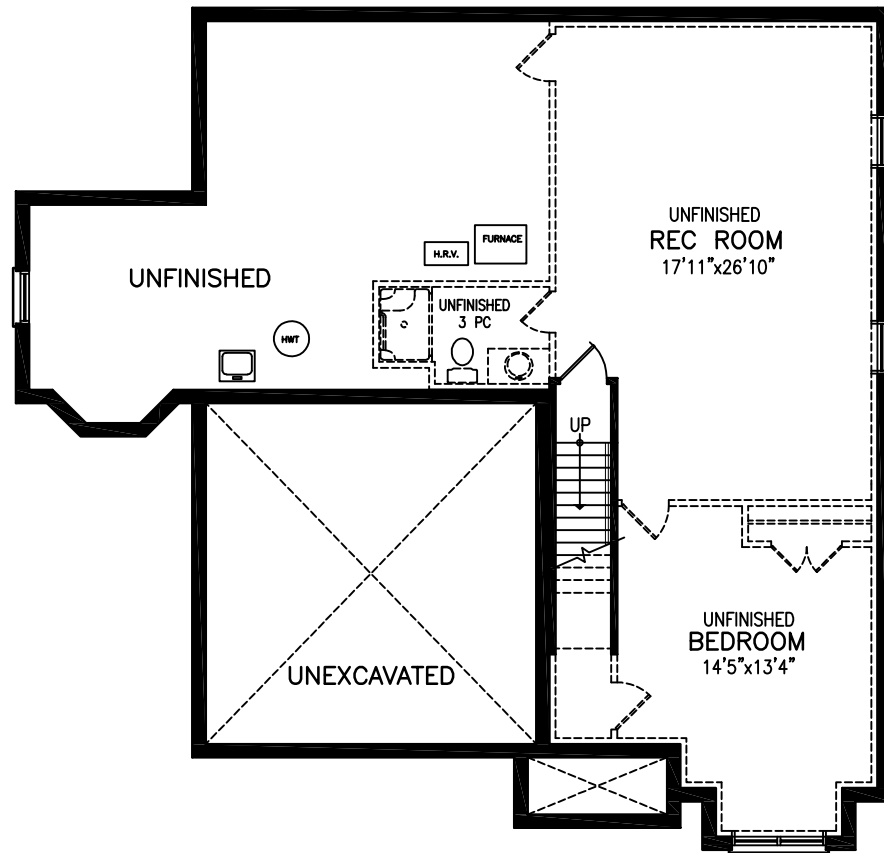

The Studio 1512 SQ.FT.

Plan dimensions may vary slightly and changes may be made due to on site conditions.

The Studio 1512 SQ.FT.

UNFINISHED BASEMENT PLAN
OPTIONAL FINISHED AREA 903 SQ.FT.

MAIN FLOOR PLAN – 1512 SQ.FT.

Plan dimensions may vary slightly and changes may be made due to on site conditions.