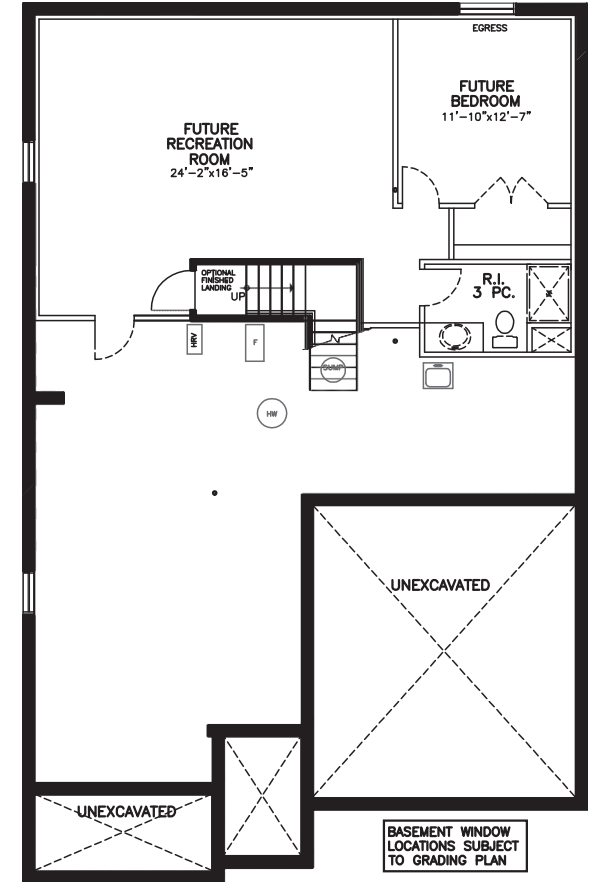

# The Weir w/ Loft 2240 SQ.FT.

Plan dimensions may vary slightly and changes may be made due to on-site conditions.