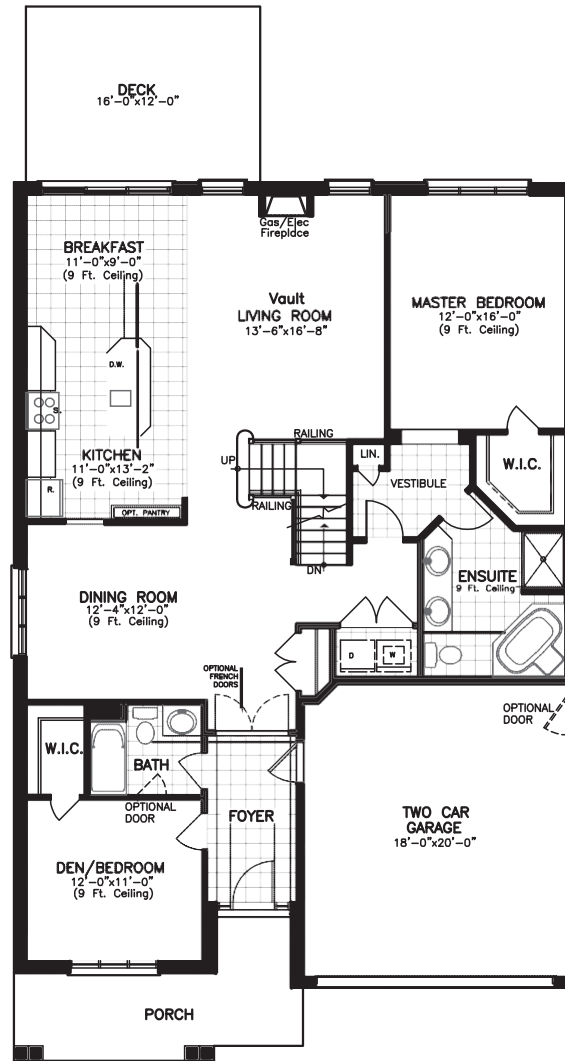

# The Weir w/ Loft 2240 SQ.FT.

Plan dimensions may vary slightly and changes may be made due to on-site conditions.