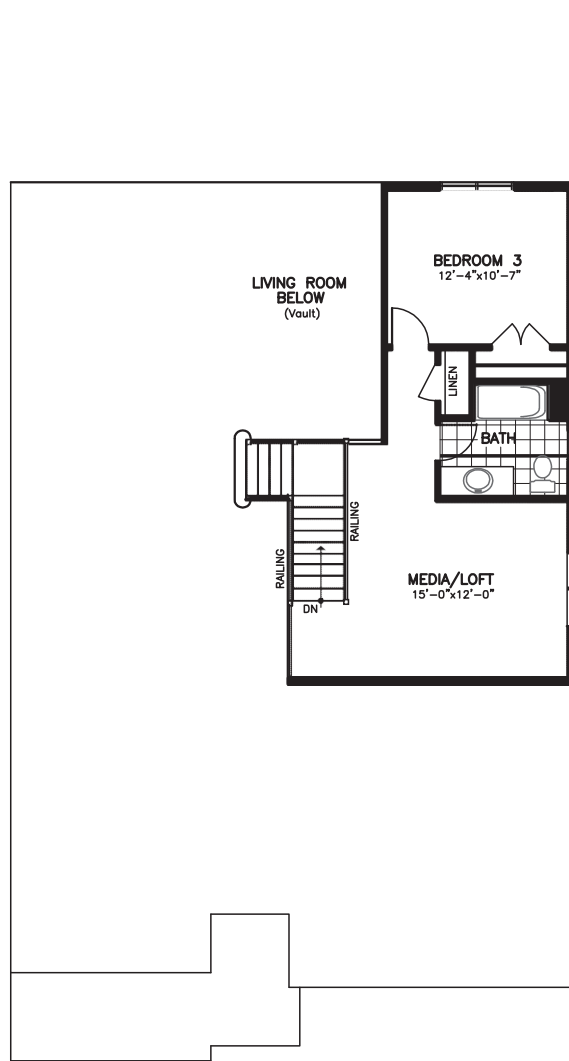

# The Weir w/ Loft 2240 SQ.FT.

Plan dimensions may vary slightly and changes may be made due to on-site conditions.