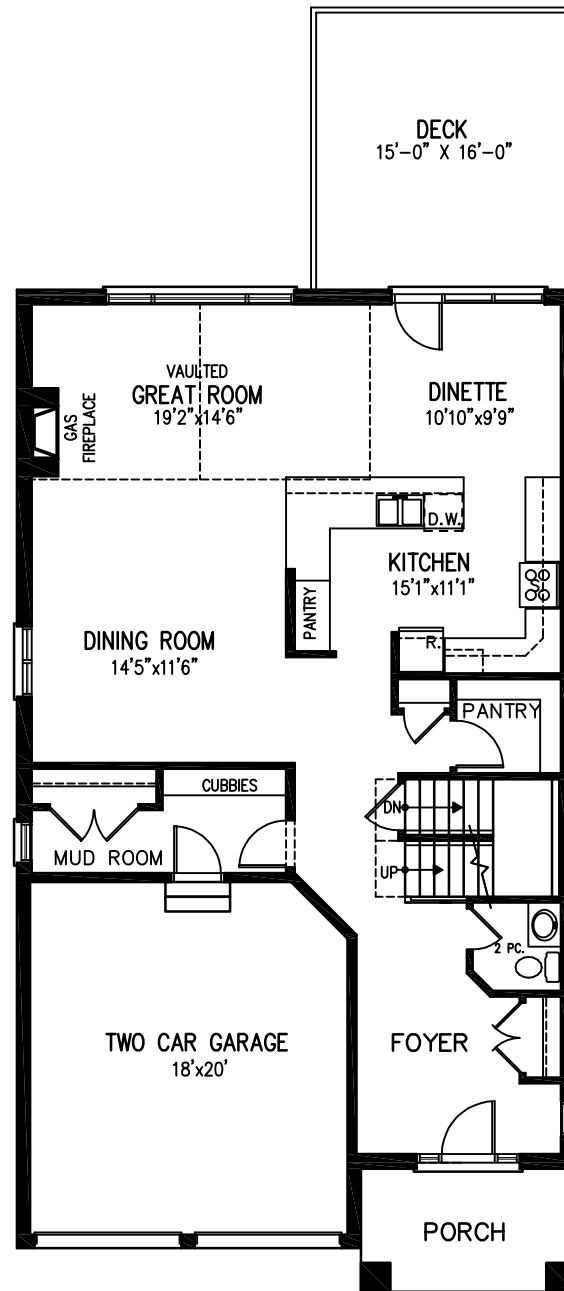

The Haven 2419 SQ.FT.

Plan dimensions may vary slightly and changes may be made due to on site conditions. April 18, 2018

The Haven 2419 SQ.FT.

UNFINISHED BASEMENT PLAN
OPTIONAL FINISHED AREA 921 SQ.FT.

MAIN FLOOR PLAN – 1279 SQ.FT.

SECOND FLOOR PLAN – 1140 SQ.FT.
plus 5 sq.ft. space open to below