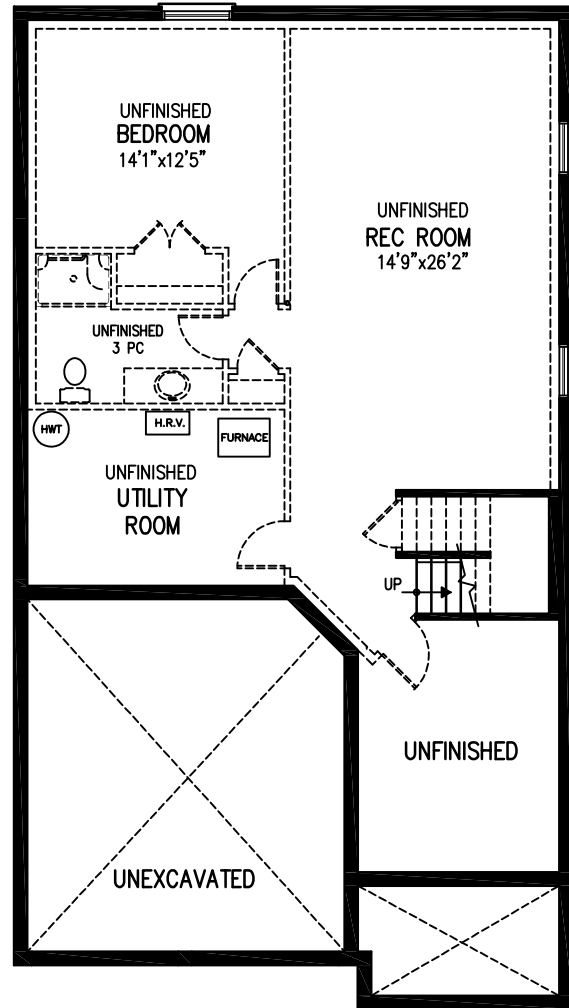

The Haven 2419 SQ.FT.

Plan dimensions may vary slightly and changes may be made due to on site conditions. April 18, 2018

The Haven 2419 SQ.FT.

UNFINISHED BASEMENT PLAN
OPTIONAL FINISHED AREA 921 SQ.FT.

MAIN FLOOR PLAN – 1279 SQ.FT.

SECOND FLOOR PLAN – 1140 SQ.FT.
plus 5 sq.ft. space open to below