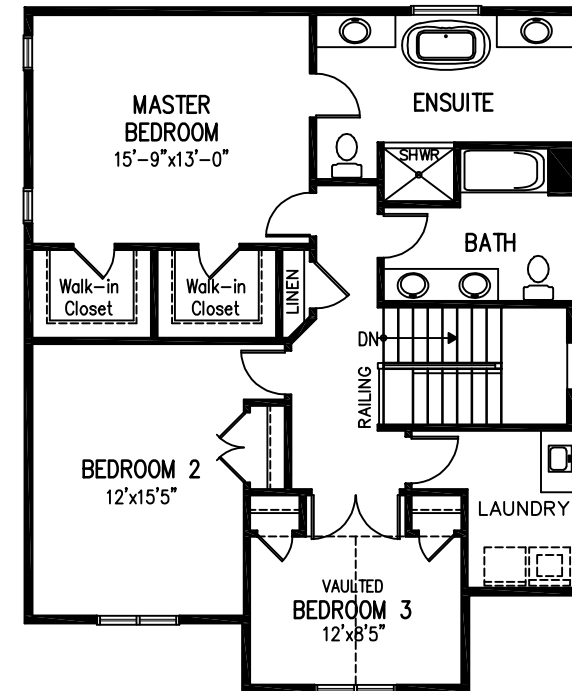

The Haven 2419 SQ.FT.

Plan dimensions may vary slightly and changes may be made due to on site conditions. April 18, 2018

The Haven 2419 SQ.FT.

UNFINISHED BASEMENT PLAN
OPTIONAL FINISHED AREA 921 SQ.FT.

MAIN FLOOR PLAN – 1279 SQ.FT.

SECOND FLOOR PLAN – 1140 SQ.FT.
plus 5 sq.ft. space open to below