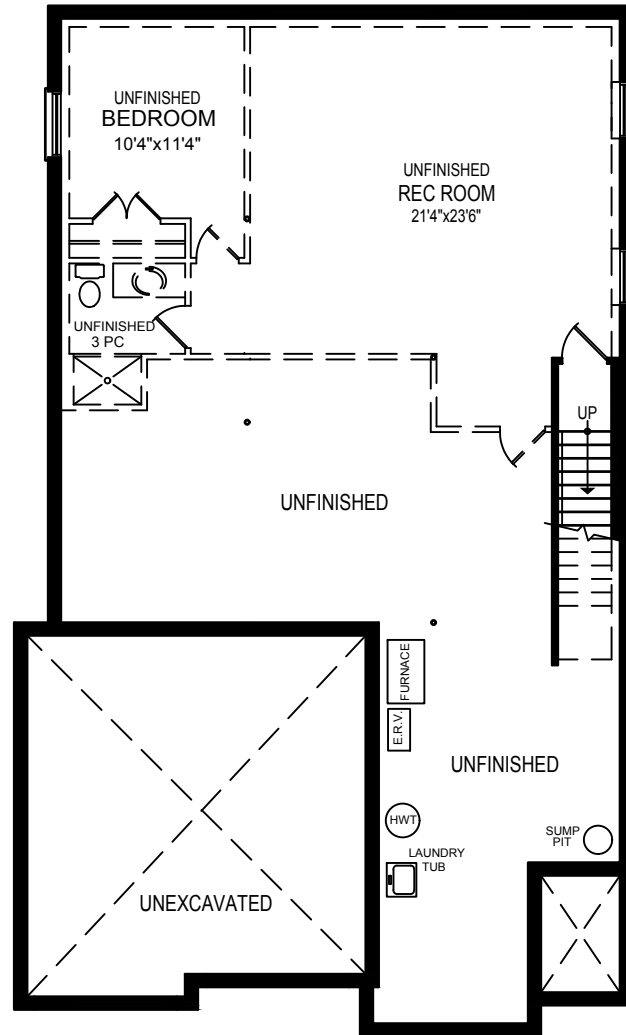

The Allure 1605 SQ.FT.

Artist Concept Only. Plan dimensions may vary slightly and changes may be made due to on site conditions. Nov. 27, 2018

The Allure 1605 SQ.FT.

UNFINISHED BASEMENT PLAN
OPTIONAL FINISHED AREA 788 SQ.FT.

MAIN FLOOR PLAN - 1605 SQ.FT.