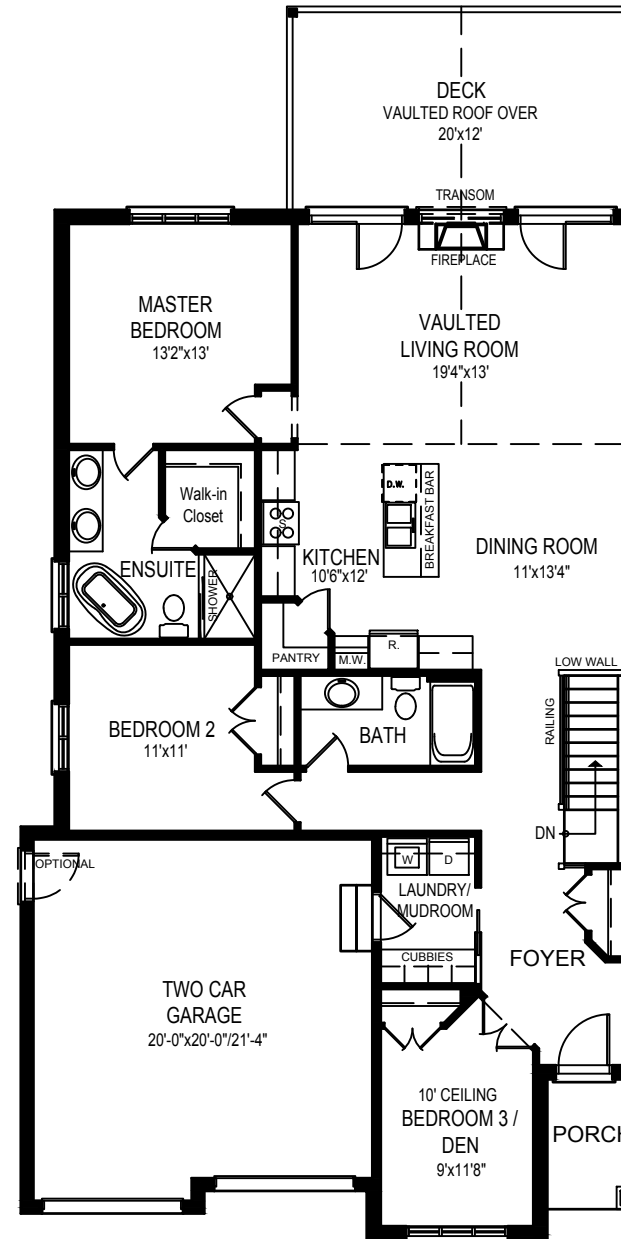

The Allure 1605 SQ.FT.

Artist Concept Only. Plan dimensions may vary slightly and changes may be made due to on site conditions. Nov. 27, 2018

The Allure 1605 SQ.FT.

UNFINISHED BASEMENT PLAN
OPTIONAL FINISHED AREA 788 SQ.FT.

MAIN FLOOR PLAN - 1605 SQ.FT.