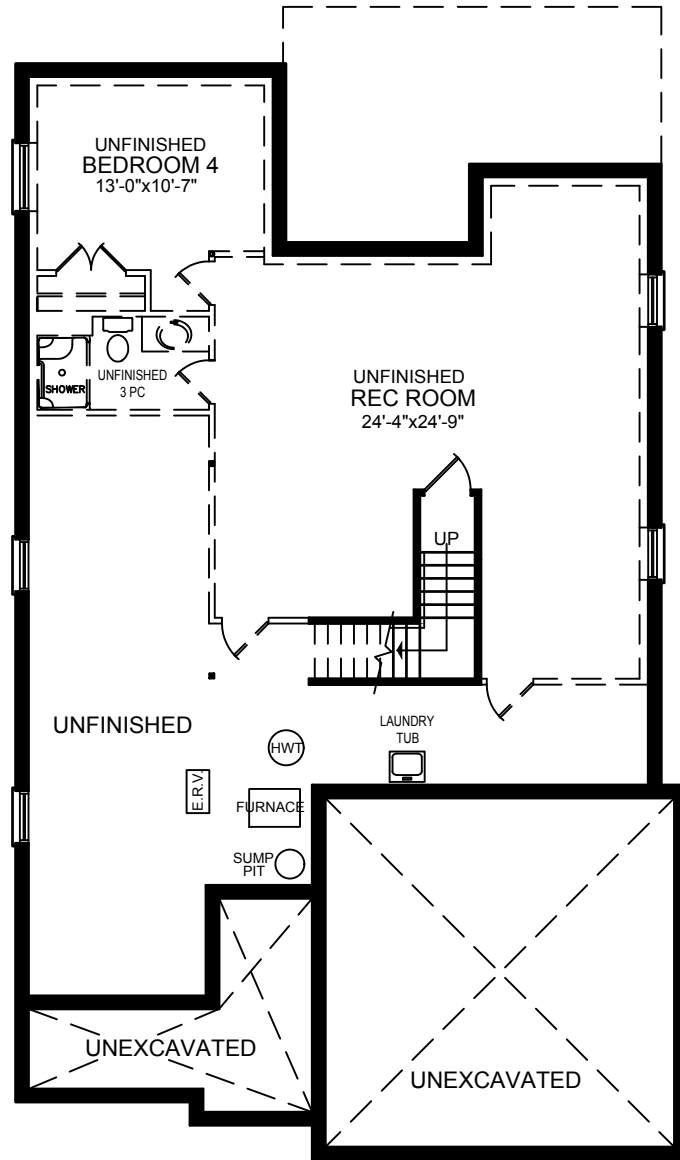

The Aspen 2058 SQ.FT.

Artist Concept Only. Plan dimensions may vary slightly and changes may be made due to on site Conditions. Dec. 3, 2018.

The Aspen 2058 SQ.FT.

BASEMENT PLAN
OPTIONAL FINISHED AREA = 955 SQ.FT.

MAIN FLOOR PLAN - 1543 SQ.FT.

LOFT PLAN - 515 SQ.FT.