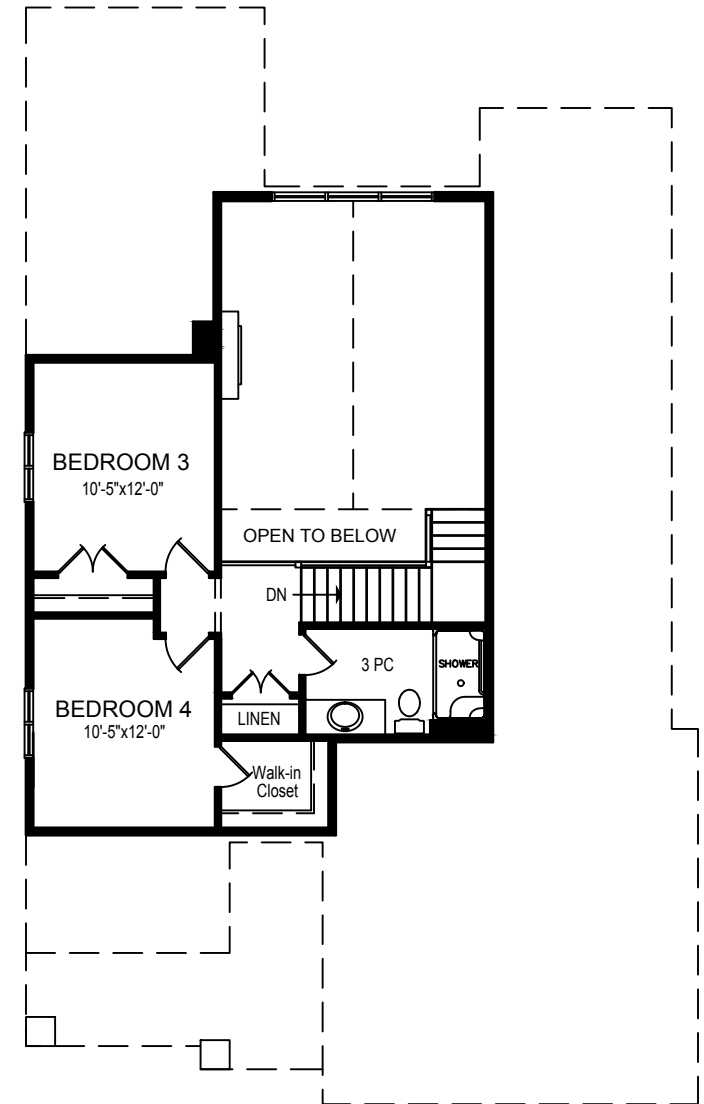

The Aspen 2058 SQ.FT.

Artist Concept Only. Plan dimensions may vary slightly and changes may be made due to on site Conditions. Dec. 3, 2018.

The Aspen 2058 SQ.FT.

BASEMENT PLAN
OPTIONAL FINISHED AREA = 955 SQ.FT.

MAIN FLOOR PLAN - 1543 SQ.FT.

LOFT PLAN - 515 SQ.FT.