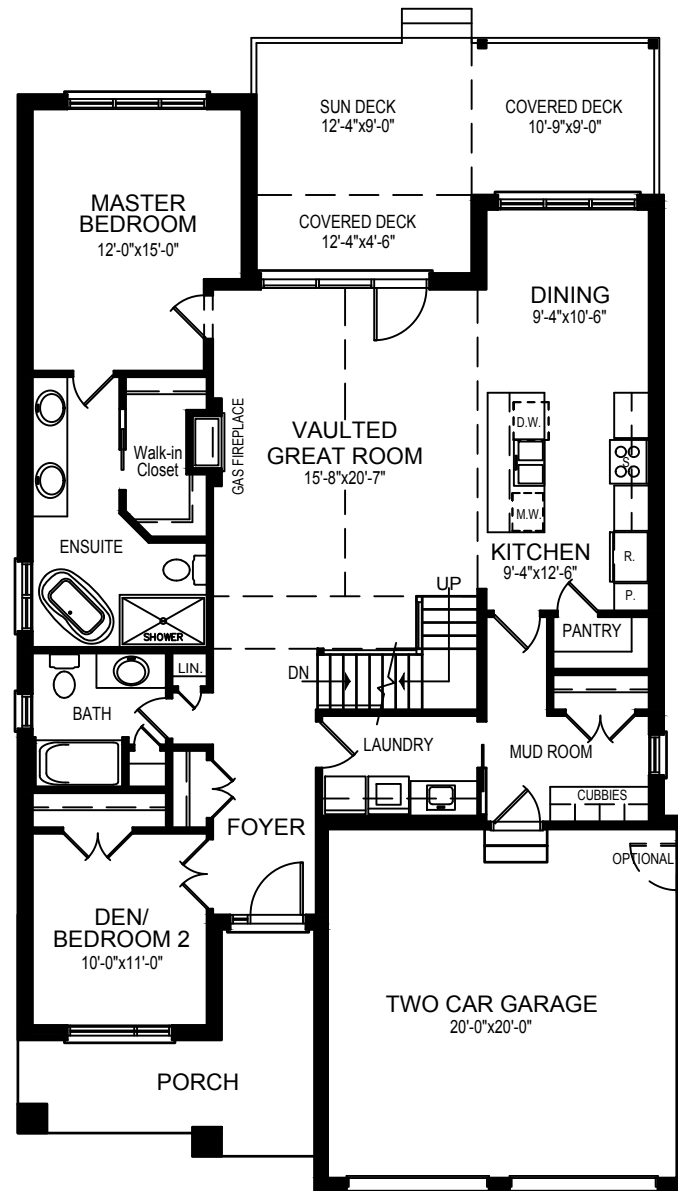

The Aspen 2058 SQ.FT.

Artist Concept Only. Plan dimensions may vary slightly and changes may be made due to on site Conditions. Dec. 3, 2018.

The Aspen 2058 SQ.FT.

BASEMENT PLAN
OPTIONAL FINISHED AREA = 955 SQ.FT.

MAIN FLOOR PLAN - 1543 SQ.FT.

LOFT PLAN - 515 SQ.FT.