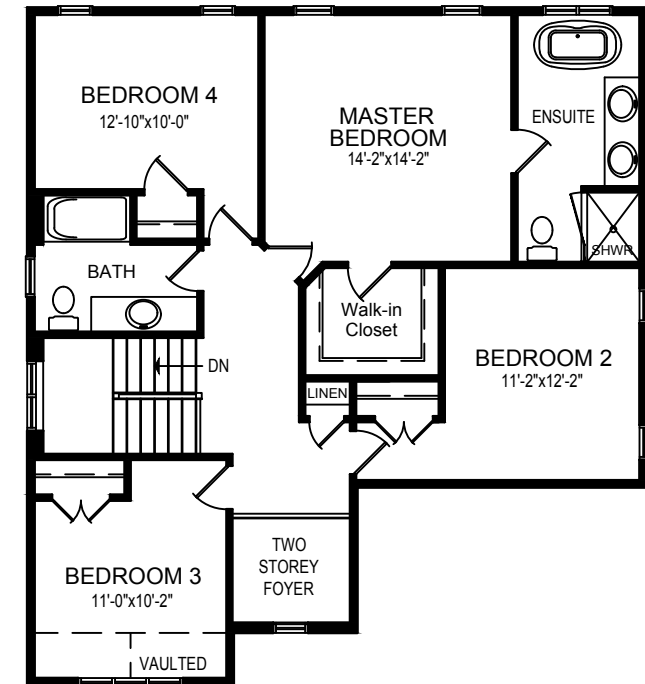

The Edge 2214 SQ.FT.

Plan dimensions may vary slightly and changes may be made due to on site conditions. Nov. 27, 2018.

The Edge 2214 SQ.FT.

UNFINISHED BASEMENT PLAN
OPTIONAL FINISHED AREA 727 SQ.FT.

MAIN FLOOR PLAN - 1084 sq.ft.

SECOND FLOOR PLAN - 1130 sq.ft.
PLUS 40 SQ.FT. SPACE OPEN TO BELOW