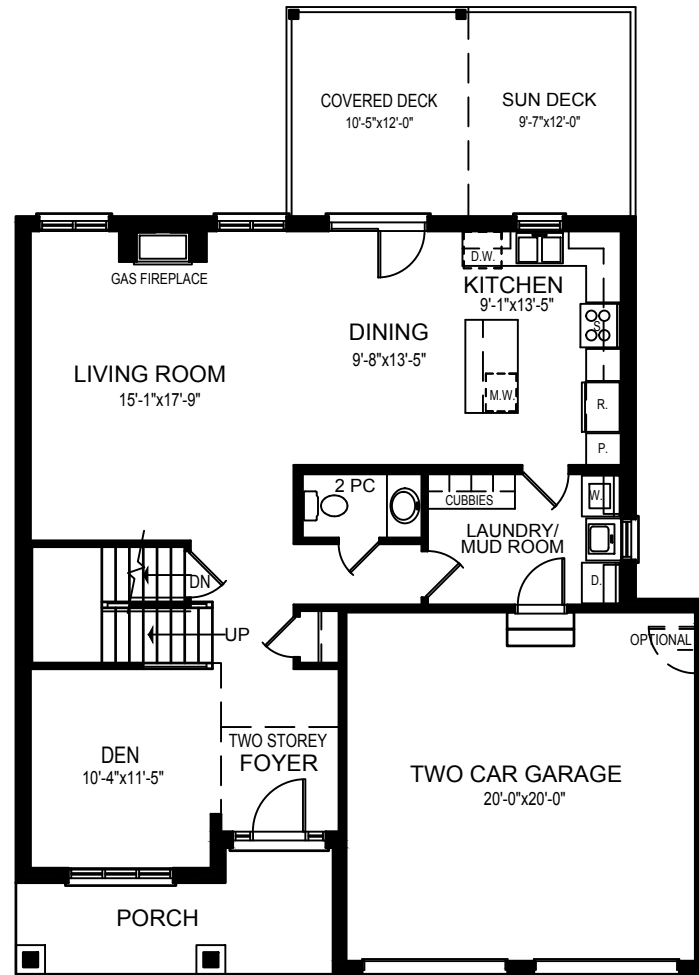

The Edge 2214 SQ.FT.

Plan dimensions may vary slightly and changes may be made due to on site conditions. Nov. 27, 2018.

The Edge 2214 SQ.FT.

UNFINISHED BASEMENT PLAN
OPTIONAL FINISHED AREA 727 SQ.FT.

MAIN FLOOR PLAN - 1084 sq.ft.

SECOND FLOOR PLAN - 1130 sq.ft.
PLUS 40 SQ.FT. SPACE OPEN TO BELOW