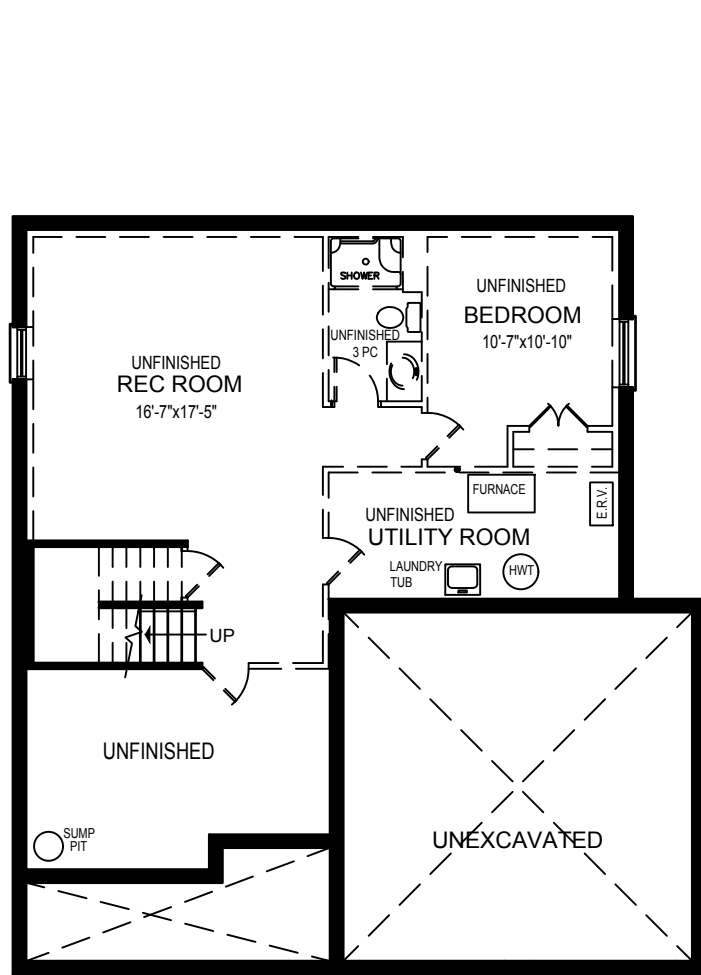

The Edge 2214 SQ.FT.

Plan dimensions may vary slightly and changes may be made due to on site conditions. Nov. 27, 2018.

The Edge 2214 SQ.FT.

UNFINISHED BASEMENT PLAN
OPTIONAL FINISHED AREA 727 SQ.FT.

MAIN FLOOR PLAN - 1084 sq.ft.

SECOND FLOOR PLAN - 1130 sq.ft.
PLUS 40 SQ.FT. SPACE OPEN TO BELOW