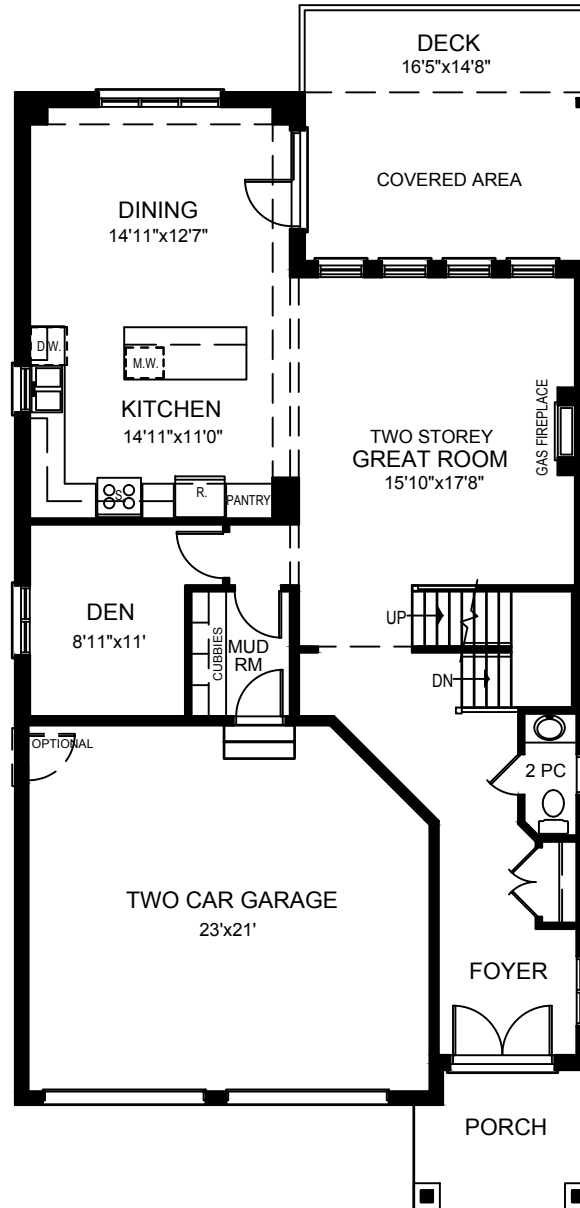

# The Escape 2645 SQ.FT.

*Artist Concept Only. Plan dimensions may vary slightly and changes may be made due to on site conditions. Nov. 27, 2018*

# The Escape 2645 SQ.FT.

MAIN FLOOR PLAN - 1236 SQ.FT.

SECOND FLOOR PLAN - 1409 SQ.FT.  
PLUS 298 SQ.FT. SPACE OPEN TO BELOW