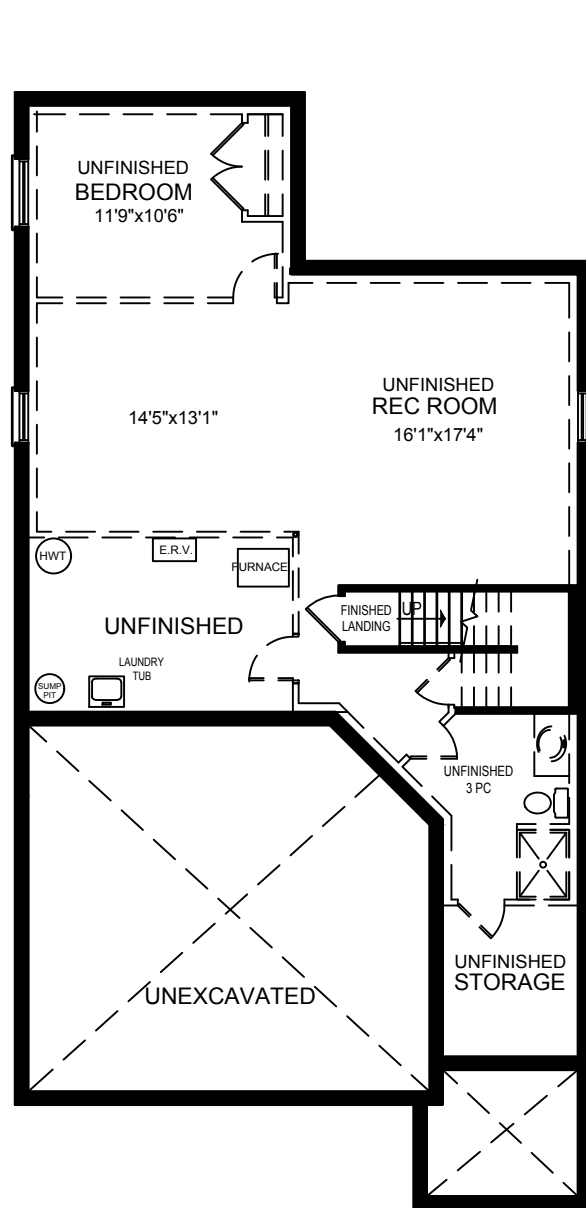

# The Escape 2645 SQ.FT.

*Artist Concept Only. Plan dimensions may vary slightly and changes may be made due to on site conditions. Nov. 27, 2018*

# The Escape 2645 SQ.FT.

MAIN FLOOR PLAN - 1236 SQ.FT.

SECOND FLOOR PLAN - 1409 SQ.FT.  
PLUS 298 SQ.FT. SPACE OPEN TO BELOW