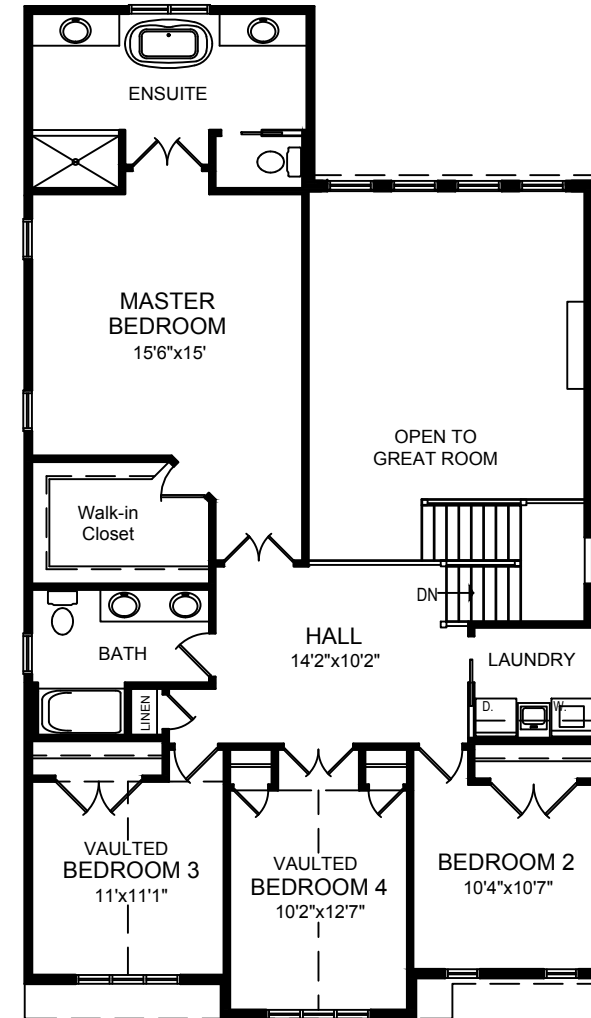

# The Escape 2645 SQ.FT.

*Artist Concept Only. Plan dimensions may vary slightly and changes may be made due to on site conditions. Nov. 27, 2018*

# The Escape 2645 SQ.FT.

MAIN FLOOR PLAN - 1236 SQ.FT.

SECOND FLOOR PLAN - 1409 SQ.FT.  
PLUS 298 SQ.FT. SPACE OPEN TO BELOW