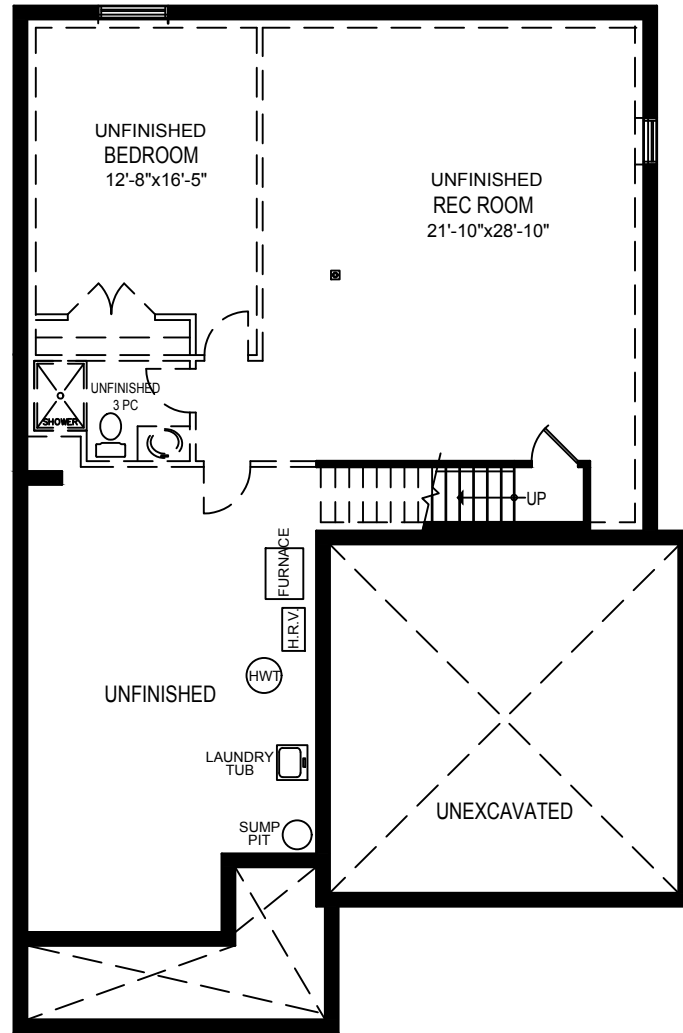

The Hampton 1527 SQ.FT.

Plan dimensions may vary slightly and changes may be made due to on site conditions. Nov. 27, 2018.

The Hampton 1527 SQ.FT.

UNFINISHED BASEMENT PLAN
OPTIONAL FINISHED AREA 1002 SQ.FT.

MAIN FLOOR PLAN - 1527 SQ.FT.