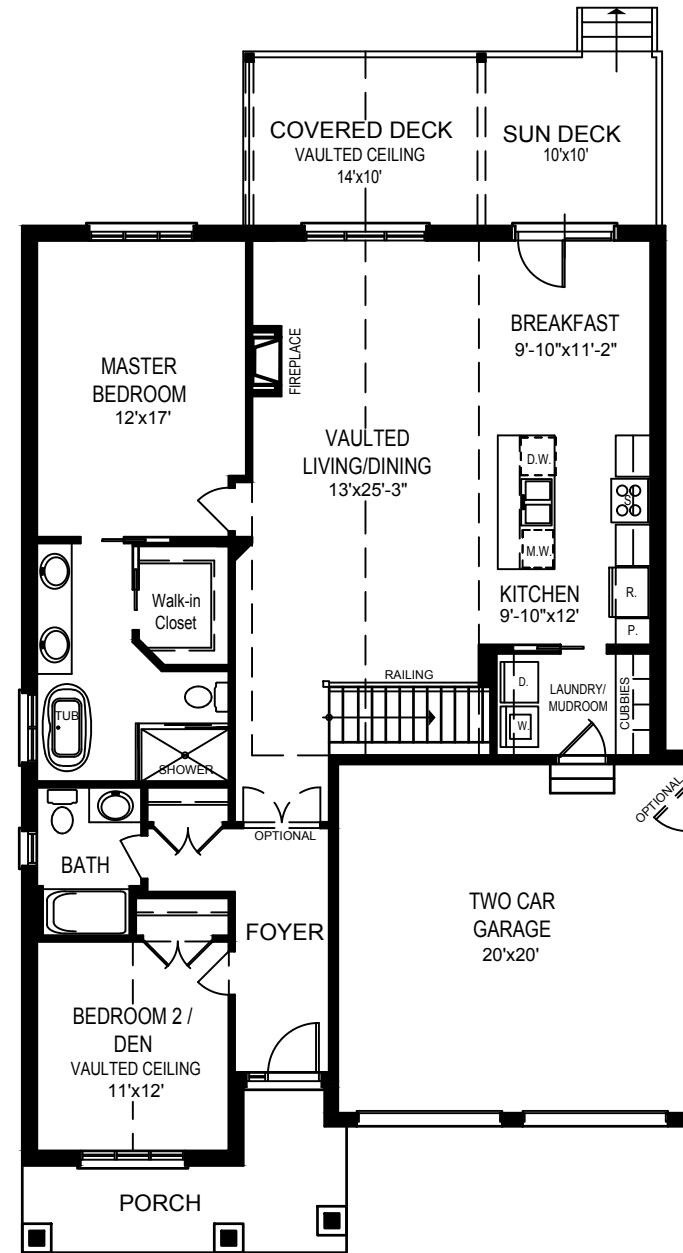

The Hampton 1527 SQ.FT.

Plan dimensions may vary slightly and changes may be made due to on site conditions. Nov. 27, 2018.

The Hampton 1527 SQ.FT.

UNFINISHED BASEMENT PLAN
OPTIONAL FINISHED AREA 1002 SQ.FT.

MAIN FLOOR PLAN - 1527 SQ.FT.