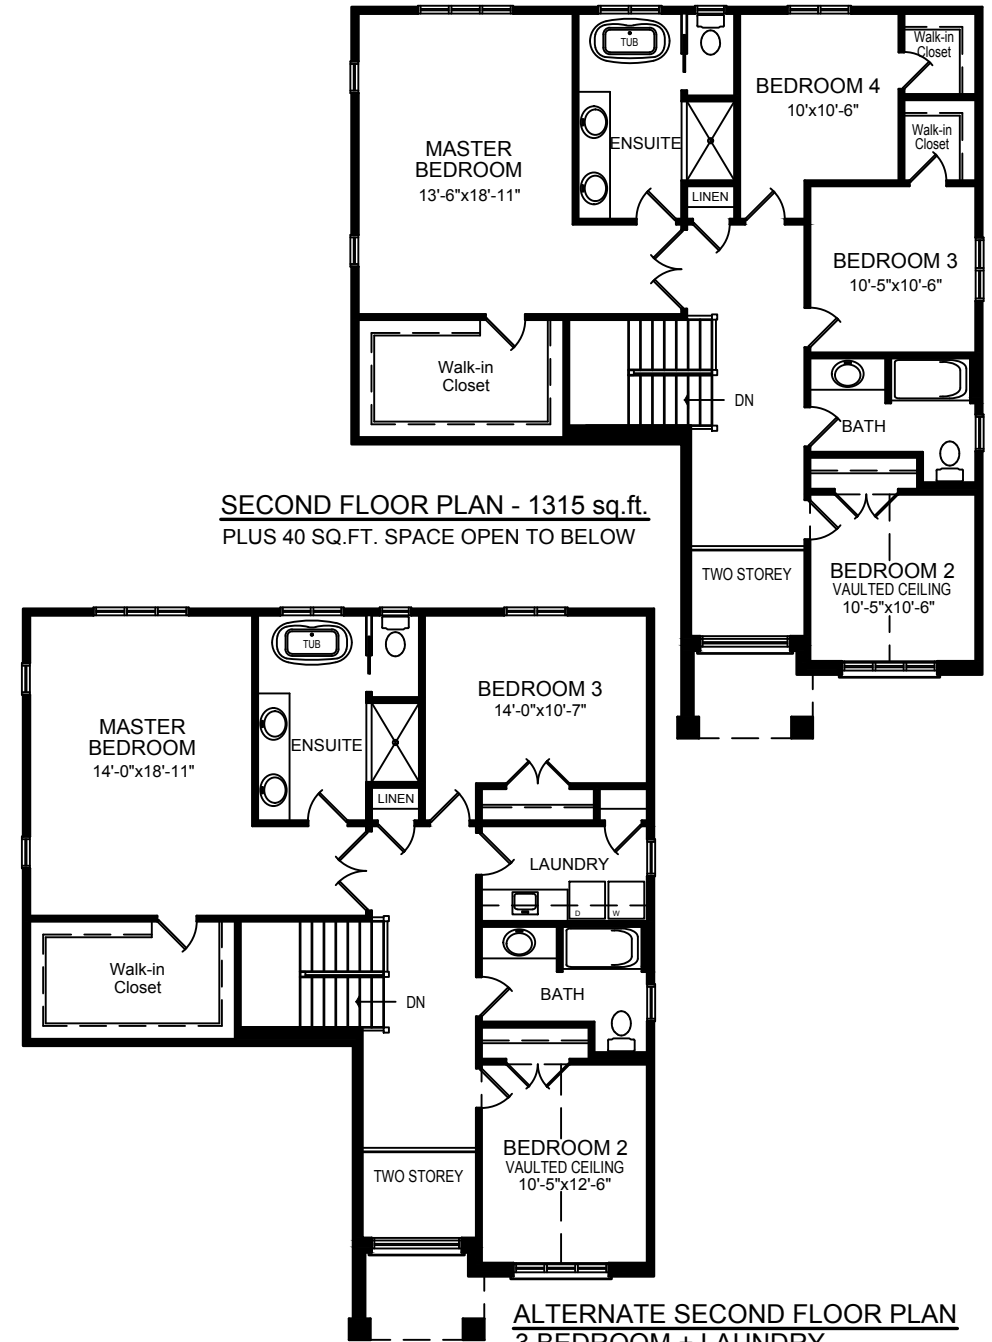

The Palm 2669 SQ.FT.

Artist Concept Only. Plan dimensions may vary slightly and changes may be made due to on site conditions. Nov. 27, 2018

The Palm 2669 SQ.FT.

UNFINISHED BASEMENT PLAN
OPTIONAL FINISHED AREA 865 SQ.FT.

MAIN FLOOR PLAN - 1354 sq.ft.

ALTERNATE MAIN FLOOR PLAN
WITH 2ND FLOOR LAUNDRY OPTION

SECOND FLOOR PLAN - 1315 sq.ft.
PLUS 40 SQ.FT. SPACE OPEN TO BELOW

ALTERNATE SECOND FLOOR PLAN
3 BEDROOM + LAUNDRY
PLUS 40 SQ.FT. SPACE OPEN TO BELOW