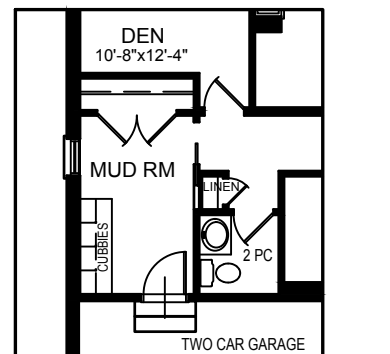

The Palm 2669 SQ.FT.

Artist Concept Only. Plan dimensions may vary slightly and changes may be made due to on site conditions. Nov. 27, 2018

The Palm 2669 SQ.FT.

UNFINISHED BASEMENT PLAN
OPTIONAL FINISHED AREA 865 SQ.FT.

MAIN FLOOR PLAN - 1354 sq.ft.

ALTERNATE MAIN FLOOR PLAN
WITH 2ND FLOOR LAUNDRY OPTION

SECOND FLOOR PLAN - 1315 sq.ft.
PLUS 40 SQ.FT. SPACE OPEN TO BELOW

ALTERNATE SECOND FLOOR PLAN
3 BEDROOM + LAUNDRY
PLUS 40 SQ.FT. SPACE OPEN TO BELOW