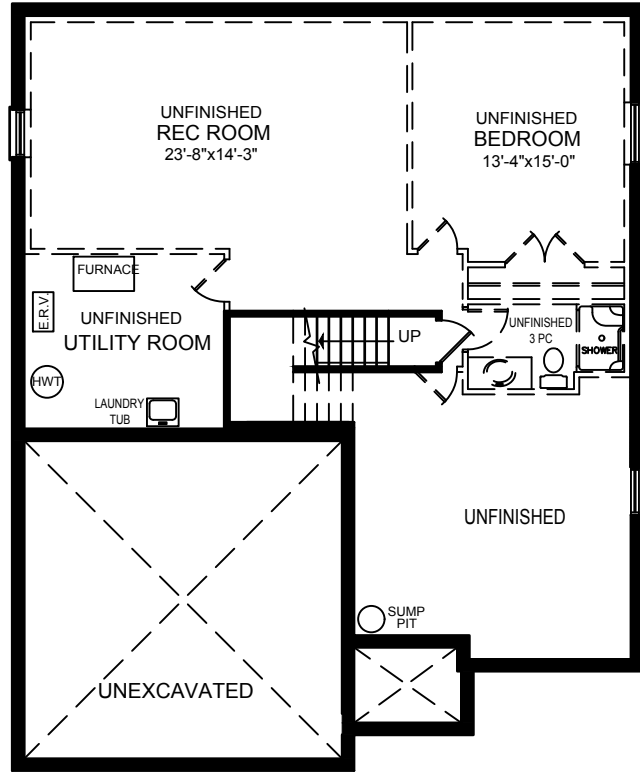

The Palm 2669 SQ.FT.

Artist Concept Only. Plan dimensions may vary slightly and changes may be made due to on site conditions. Nov. 27, 2018

The Palm 2669 SQ.FT.

UNFINISHED BASEMENT PLAN
OPTIONAL FINISHED AREA 865 SQ.FT.

MAIN FLOOR PLAN - 1354 sq.ft.

ALTERNATE MAIN FLOOR PLAN
WITH 2ND FLOOR LAUNDRY OPTION

SECOND FLOOR PLAN - 1315 sq.ft.
PLUS 40 SQ.FT. SPACE OPEN TO BELOW

ALTERNATE SECOND FLOOR PLAN
3 BEDROOM + LAUNDRY
PLUS 40 SQ.FT. SPACE OPEN TO BELOW