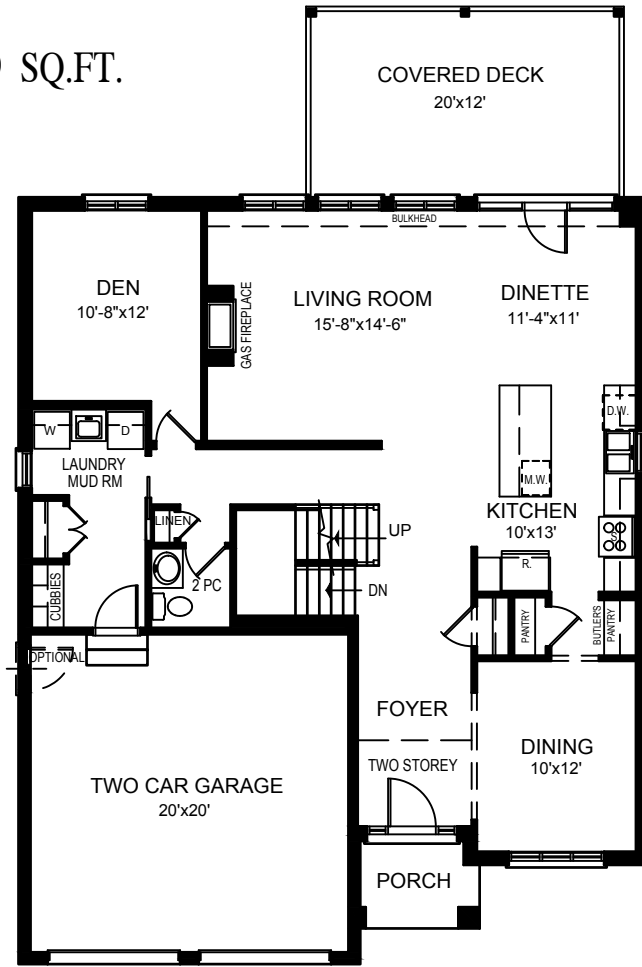

The Palm 2669 SQ.FT.

Artist Concept Only. Plan dimensions may vary slightly and changes may be made due to on site conditions. Nov. 27, 2018

The Palm 2669 SQ.FT.

UNFINISHED BASEMENT PLAN
OPTIONAL FINISHED AREA 865 SQ.FT.

MAIN FLOOR PLAN - 1354 sq.ft.

ALTERNATE MAIN FLOOR PLAN
WITH 2ND FLOOR LAUNDRY OPTION

SECOND FLOOR PLAN - 1315 sq.ft.
PLUS 40 SQ.FT. SPACE OPEN TO BELOW

ALTERNATE SECOND FLOOR PLAN
3 BEDROOM + LAUNDRY
PLUS 40 SQ.FT. SPACE OPEN TO BELOW