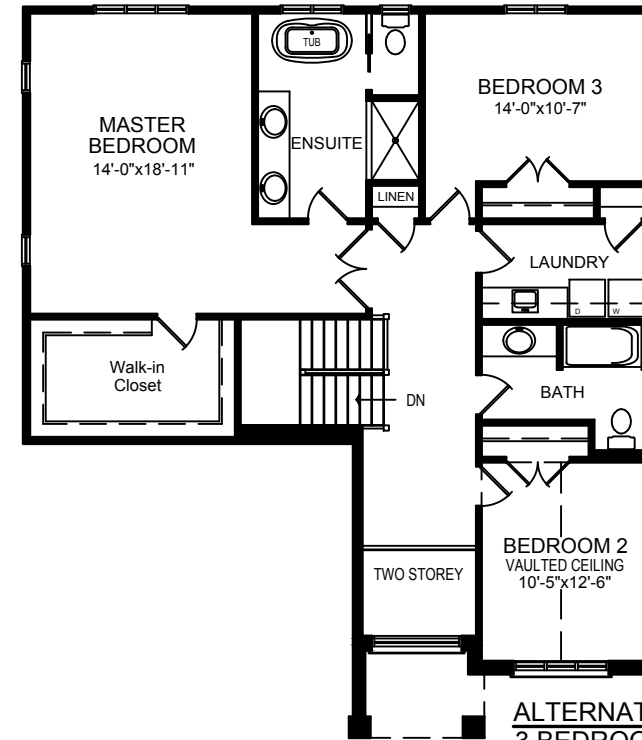

The Palm 2669 SQ.FT.

Artist Concept Only. Plan dimensions may vary slightly and changes may be made due to on site conditions. Nov. 27, 2018

The Palm 2669 SQ.FT.

UNFINISHED BASEMENT PLAN
OPTIONAL FINISHED AREA 865 SQ.FT.

MAIN FLOOR PLAN - 1354 sq.ft.

ALTERNATE MAIN FLOOR PLAN
WITH 2ND FLOOR LAUNDRY OPTION

SECOND FLOOR PLAN - 1315 sq.ft.
PLUS 40 SQ.FT. SPACE OPEN TO BELOW

ALTERNATE SECOND FLOOR PLAN
3 BEDROOM + LAUNDRY
PLUS 40 SQ.FT. SPACE OPEN TO BELOW