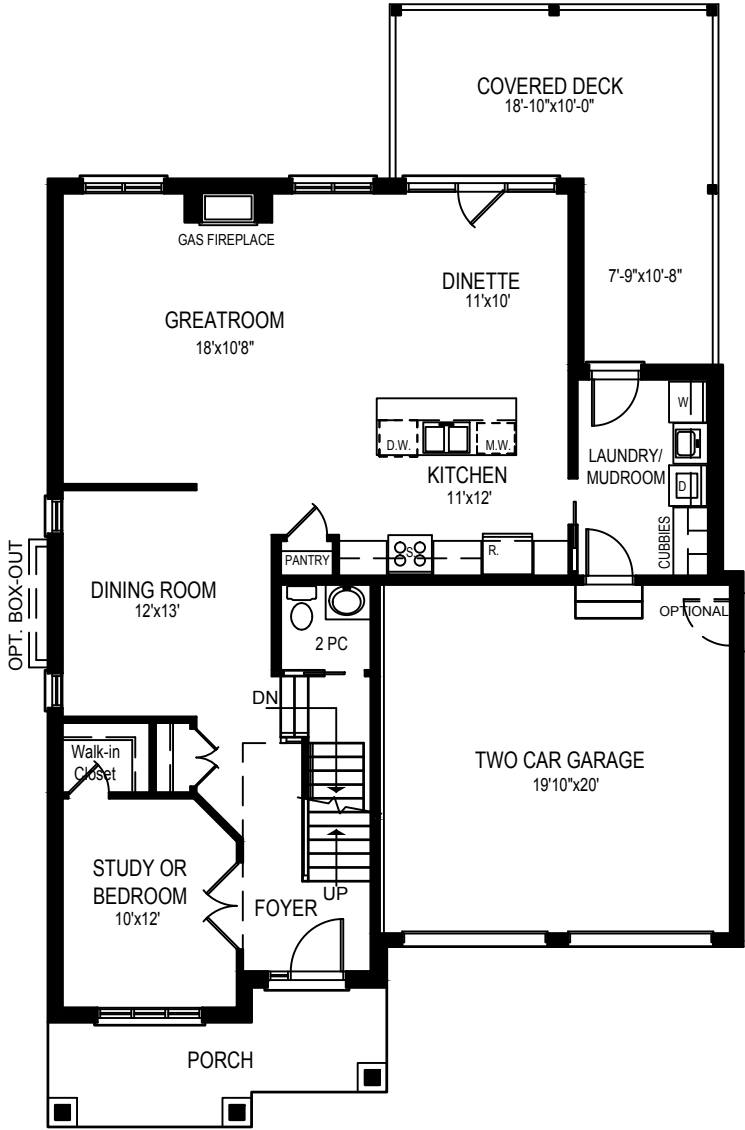

The Terrace 2463 SQ.FT.

Plan dimensions may vary slightly and changes may be made due to on site conditions. Nov. 27, 2018.

The Terrace 2463 SQ.FT.

UNFINISHED BASEMENT PLAN
OPTIONAL FINISHED AREA 1088 SQ.FT.

MAIN FLOOR PLAN - 1275 SQ.FT.

SECOND FLOOR PLAN - 1188 SQ.FT.

Plan dimensions may vary slightly and changes may be made due to on site conditions. Nov. 27, 2018.