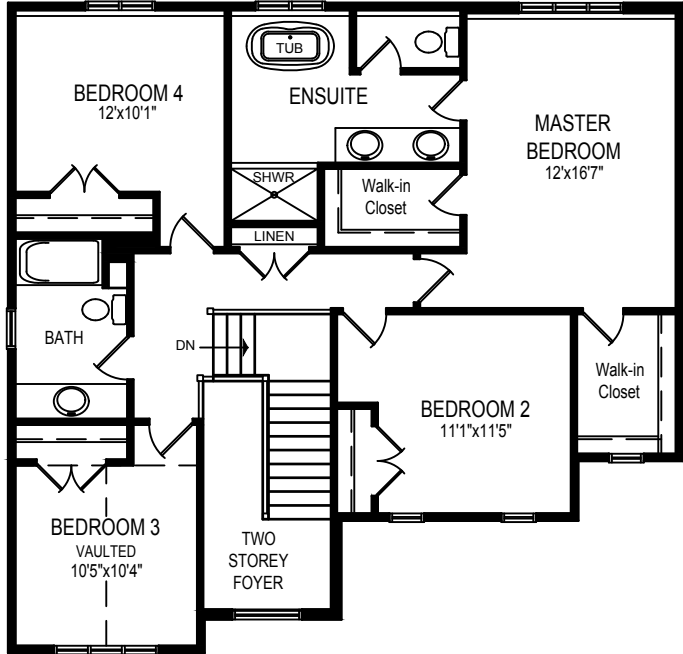

The Terrace 2463 SQ.FT.

Plan dimensions may vary slightly and changes may be made due to on site conditions. Nov. 27, 2018.

The Terrace 2463 SQ.FT.

UNFINISHED BASEMENT PLAN
OPTIONAL FINISHED AREA 1088 SQ.FT.

MAIN FLOOR PLAN - 1275 SQ.FT.

SECOND FLOOR PLAN - 1188 SQ.FT.

Plan dimensions may vary slightly and changes may be made due to on site conditions. Nov. 27, 2018.