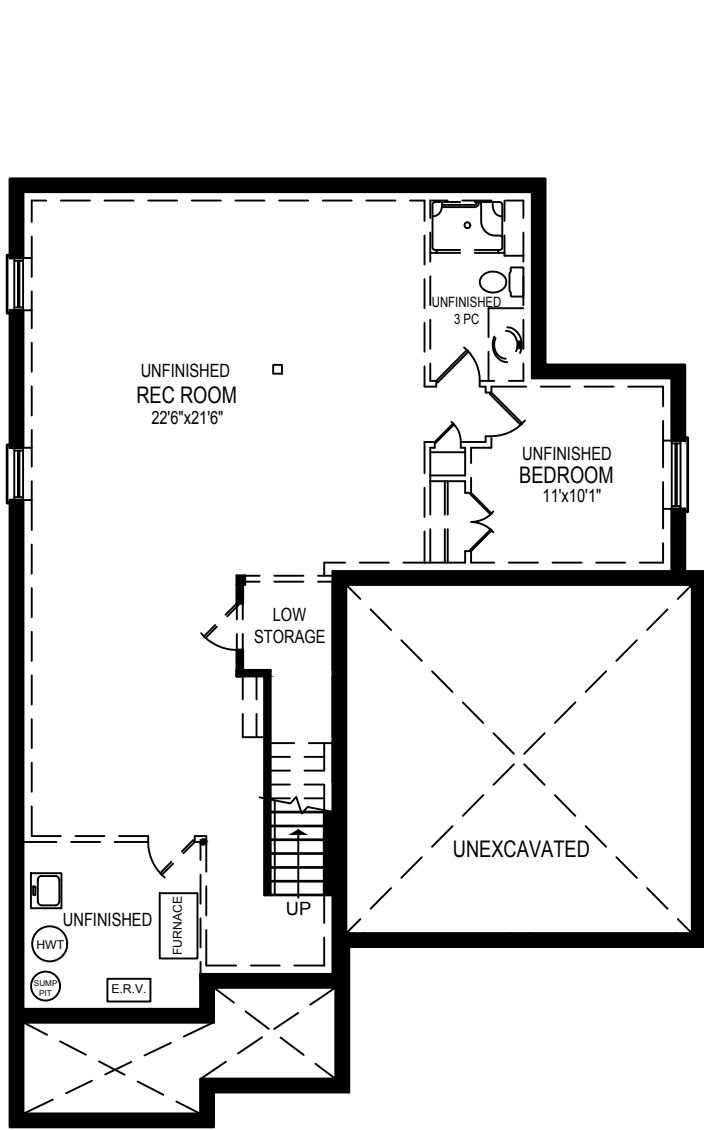

The Terrace 2463 SQ.FT.

Plan dimensions may vary slightly and changes may be made due to on site conditions. Nov. 27, 2018.

The Terrace 2463 SQ.FT.

UNFINISHED BASEMENT PLAN
OPTIONAL FINISHED AREA 1088 SQ.FT.

MAIN FLOOR PLAN - 1275 SQ.FT.

SECOND FLOOR PLAN - 1188 SQ.FT.

Plan dimensions may vary slightly and changes may be made due to on site conditions. Nov. 27, 2018.