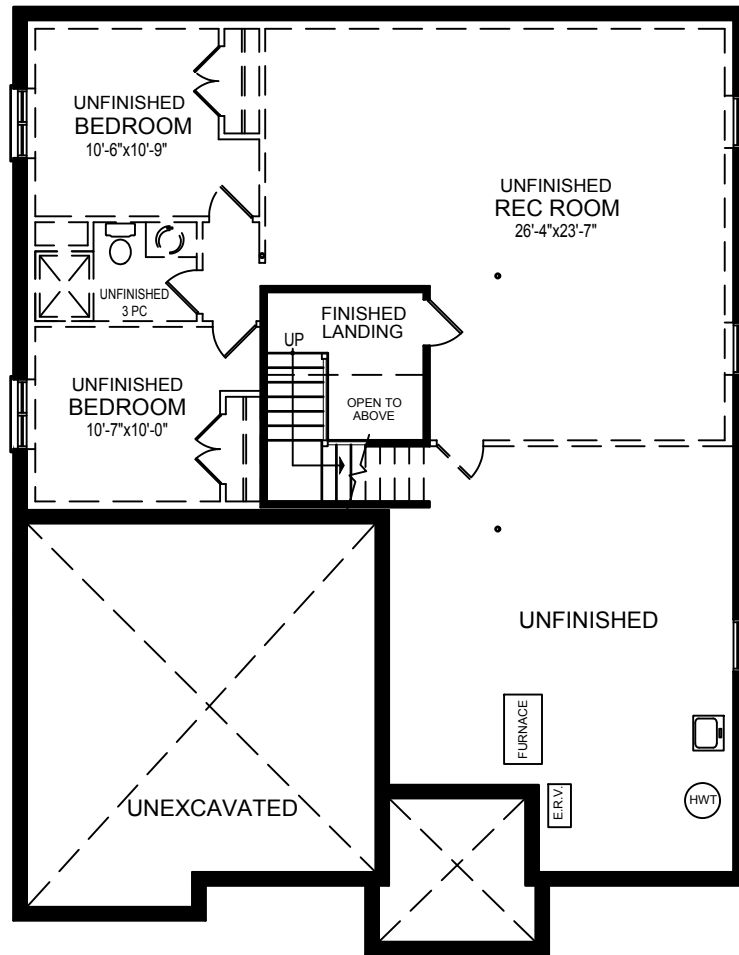

The Birch (traditional) - 1620 SQ.FT.

Plan dimensions may vary slightly and changes may be made due to on site conditions. Jan. 16, 2019

The Birch (traditional) 1620 SQ.FT.

UNFINISHED BASEMENT PLAN
OPTIONAL FINISHED AREA 1144 SQ.FT.

MAIN FLOOR PLAN - 1620 SQ.FT.
PLUS 20 SQ.FT. SPACE OPEN TO BELOW