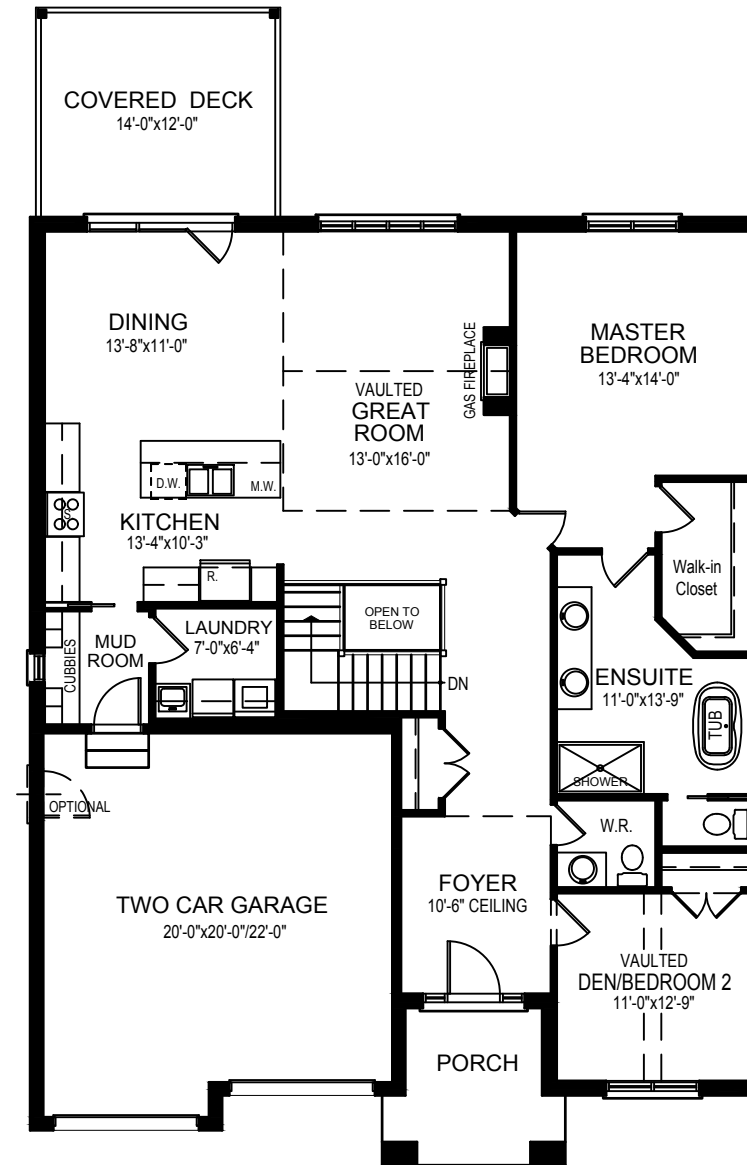

The Birch (traditional) - 1620 SQ.FT.

Plan dimensions may vary slightly and changes may be made due to on site conditions. Jan. 16, 2019

The Birch (traditional) 1620 SQ.FT.

UNFINISHED BASEMENT PLAN
OPTIONAL FINISHED AREA 1144 SQ.FT.

MAIN FLOOR PLAN - 1620 SQ.FT.
PLUS 20 SQ.FT. SPACE OPEN TO BELOW