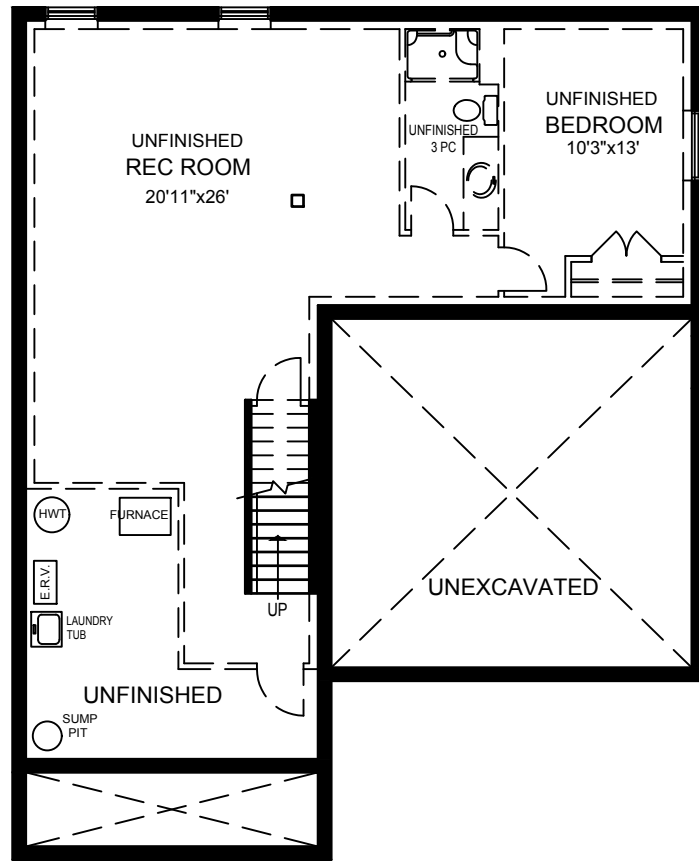

The Cypress 2383 SQ.FT.

Plan dimensions may vary slightly and changes may be made due to on site conditions. Nov. 27, 2018

The Cypress 2283 SQ.FT.

UNFINISHED BASEMENT PLAN
OPTIONAL FINISHED AREA 976 SQ.FT.

MAIN FLOOR PLAN - 1179 SQ.FT.

SECOND FLOOR PLAN - 1204 SQ.FT.