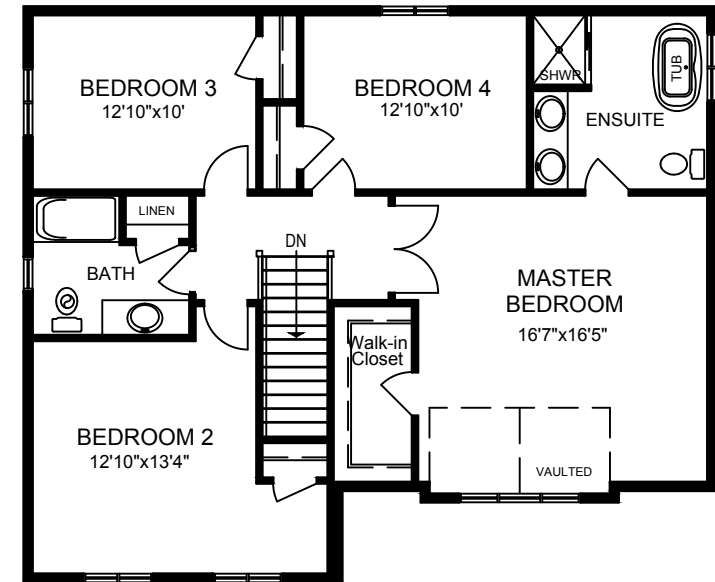

The Cypress 2383 SQ.FT.

Plan dimensions may vary slightly and changes may be made due to on site conditions. Nov. 27, 2018

The Cypress 2283 SQ.FT.

UNFINISHED BASEMENT PLAN
OPTIONAL FINISHED AREA 976 SQ.FT.

MAIN FLOOR PLAN - 1179 SQ.FT.

SECOND FLOOR PLAN - 1204 SQ.FT.