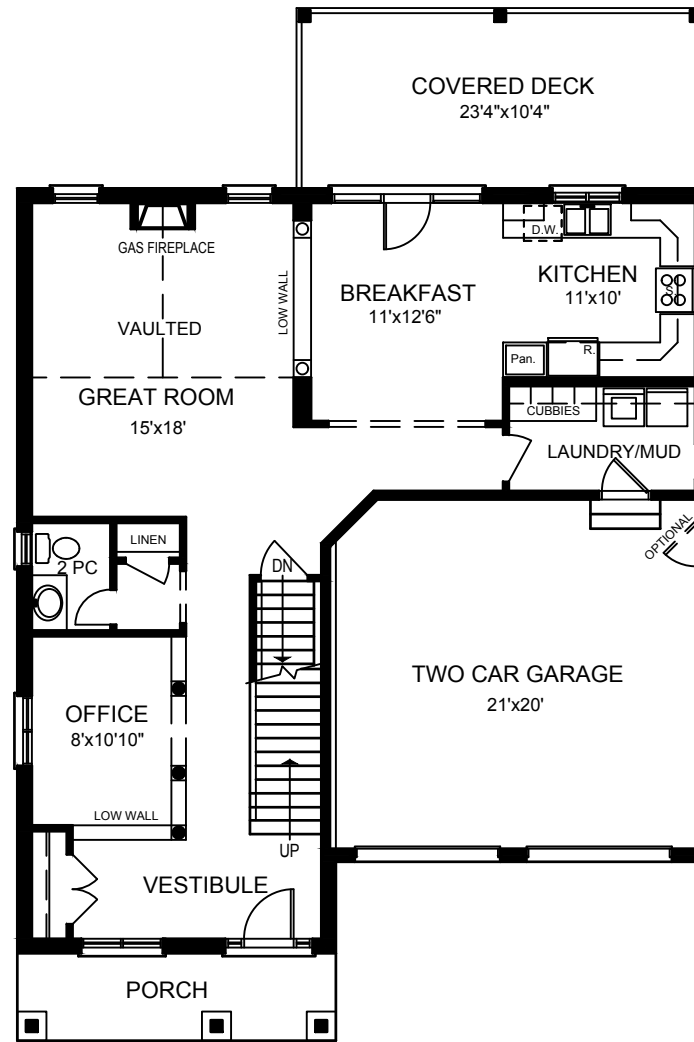

The Cypress 2383 SQ.FT.

Plan dimensions may vary slightly and changes may be made due to on site conditions. Nov. 27, 2018

The Cypress 2283 SQ.FT.

UNFINISHED BASEMENT PLAN
OPTIONAL FINISHED AREA 976 SQ.FT.

MAIN FLOOR PLAN - 1179 SQ.FT.

SECOND FLOOR PLAN - 1204 SQ.FT.