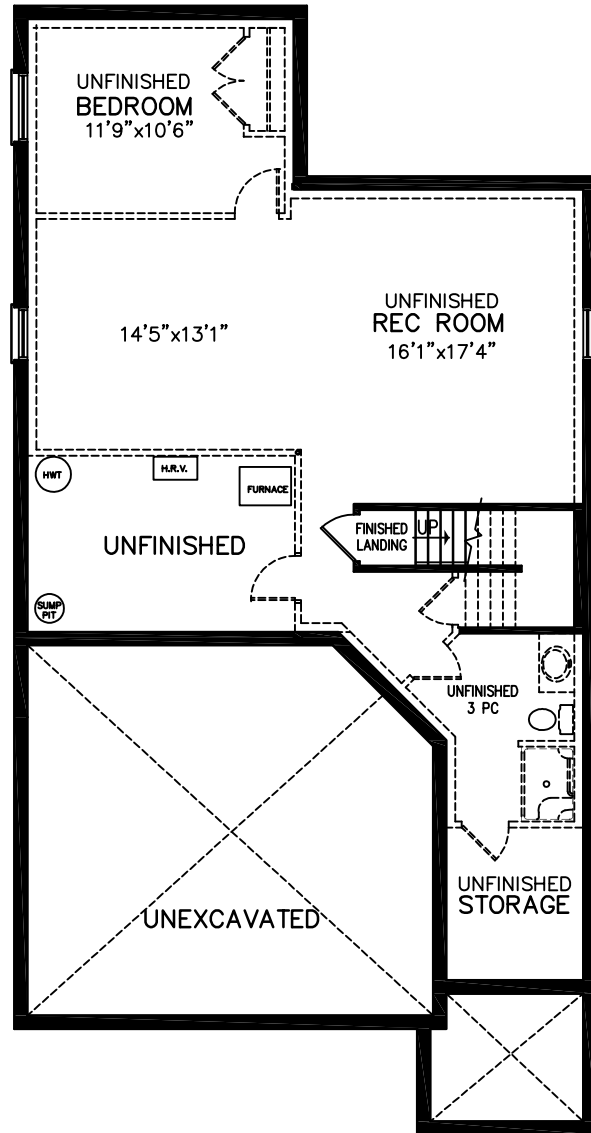

# The Escape 2645 SQ.FT.

*Artist Concept Only. Plan dimensions may vary slightly and changes may be made due to on site conditions.*

# The Escape 2645 SQ.FT.

**UNFINISHED BASEMENT PLAN**  
 OPTIONAL FINISHED AREA 978 SQ.FT.

**MAIN FLOOR PLAN - 1236 SQ.FT.**

**SECOND FLOOR PLAN - 1409 SQ.FT.**  
 PLUS 298 SQ.FT. SPACE OPEN TO BELOW

*Artist Concept Only. Plan dimensions may vary slightly and changes may be made due to on site conditions.*