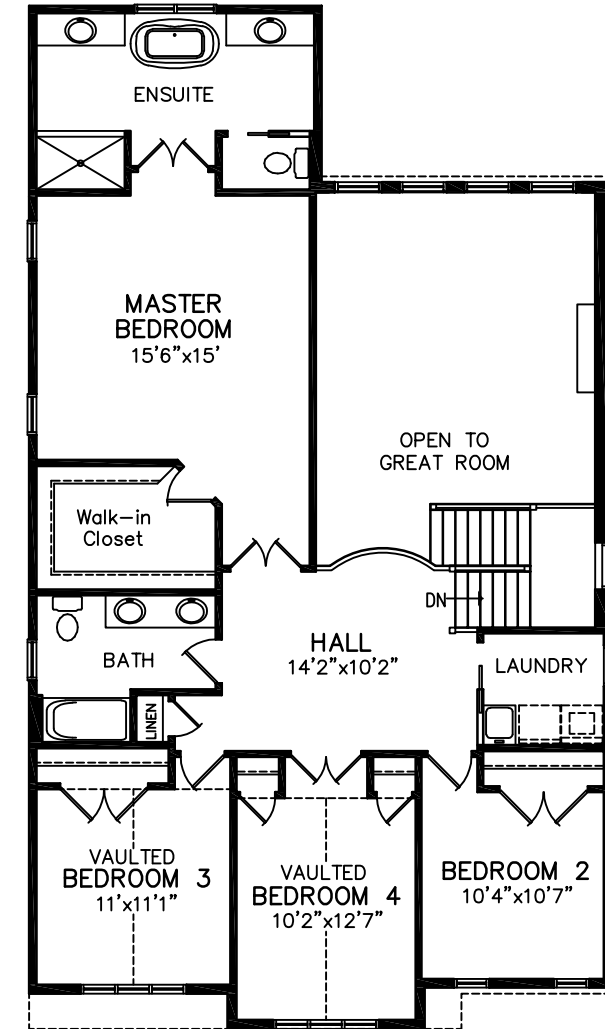

# The Escape 2645 SQ.FT.

*Artist Concept Only. Plan dimensions may vary slightly and changes may be made due to on site conditions.*

# The Escape 2645 SQ.FT.

**UNFINISHED BASEMENT PLAN**  
 OPTIONAL FINISHED AREA 978 SQ.FT.

**MAIN FLOOR PLAN - 1236 SQ.FT.**

**SECOND FLOOR PLAN - 1409 SQ.FT.**  
 PLUS 298 SQ.FT. SPACE OPEN TO BELOW

*Artist Concept Only. Plan dimensions may vary slightly and changes may be made due to on site conditions.*