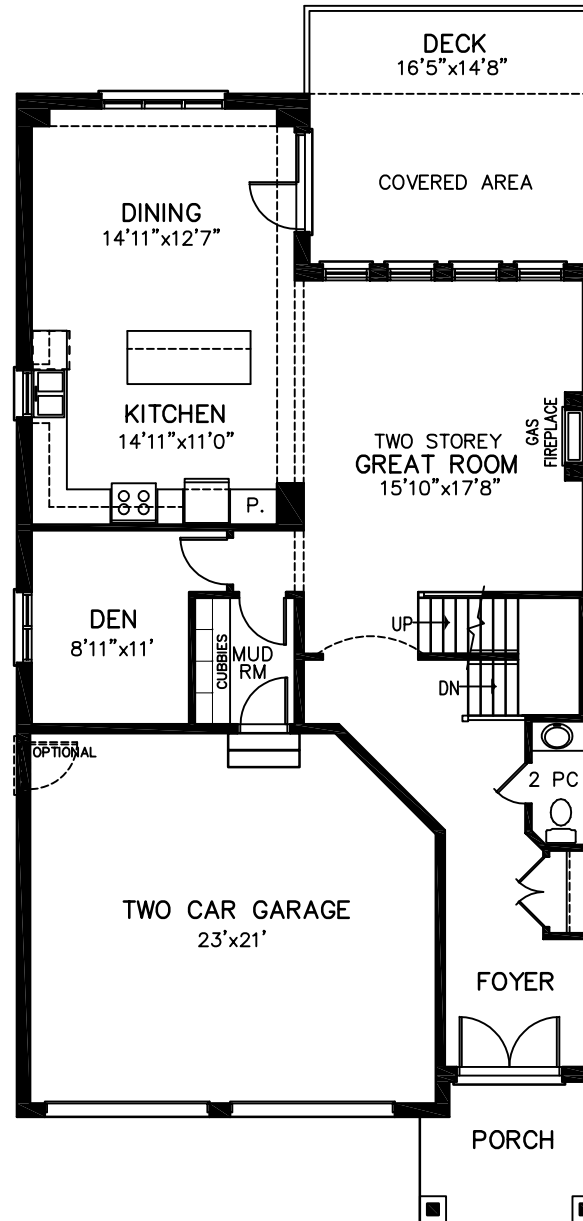

# The Escape 2645 SQ.FT.

*Artist Concept Only. Plan dimensions may vary slightly and changes may be made due to on site conditions.*

# The Escape 2645 SQ.FT.

**UNFINISHED BASEMENT PLAN**  
 OPTIONAL FINISHED AREA 978 SQ.FT.

**MAIN FLOOR PLAN - 1236 SQ.FT.**

**SECOND FLOOR PLAN - 1409 SQ.FT.**  
 PLUS 298 SQ.FT. SPACE OPEN TO BELOW

*Artist Concept Only. Plan dimensions may vary slightly and changes may be made due to on site conditions.*