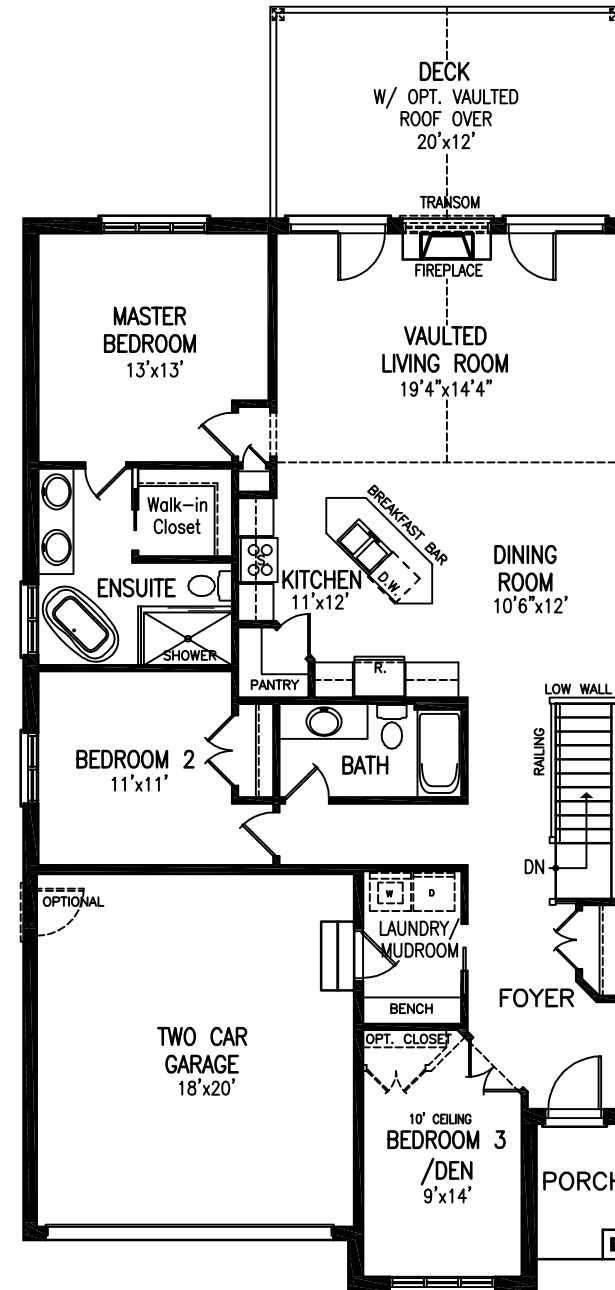

The Allure 1605 SQ.FT.

Plan dimensions may vary slightly and changes may be made due to on site conditions.

The Allure 1605 SQ.FT.

UNFINISHED BASEMENT PLAN
 OPTIONAL FINISHED AREA 809 SQ.FT.

MAIN FLOOR PLAN - 1605 SQ.FT.

Plan dimensions may vary slightly and changes may be made due to on site conditions.