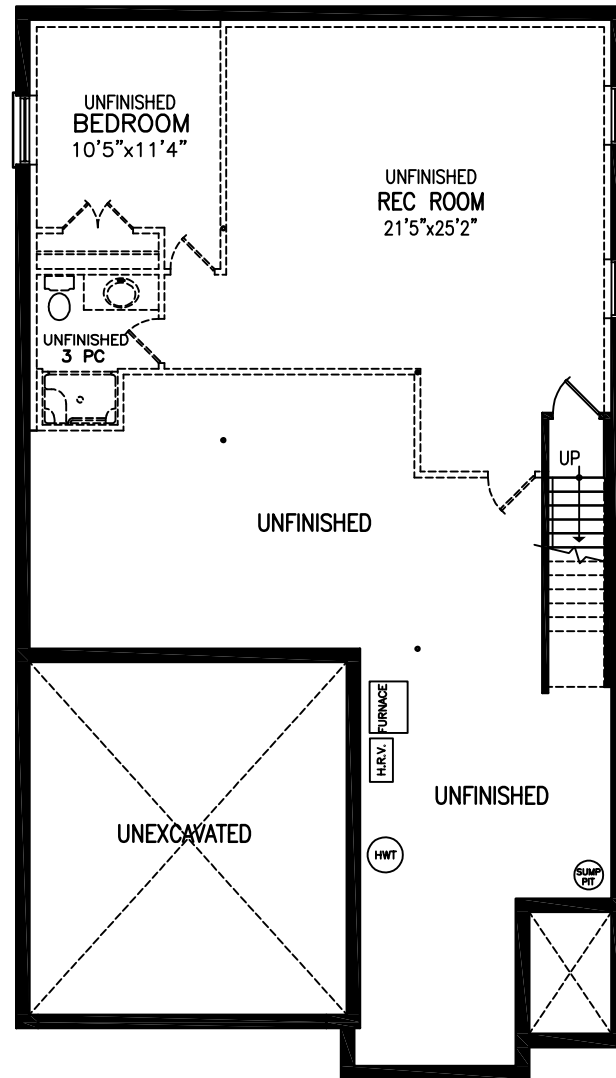

The Allure 1605 SQ.FT.

Plan dimensions may vary slightly and changes may be made due to on site conditions.

The Allure 1605 SQ.FT.

UNFINISHED BASEMENT PLAN
 OPTIONAL FINISHED AREA 809 SQ.FT.

MAIN FLOOR PLAN - 1605 SQ.FT.

Plan dimensions may vary slightly and changes may be made due to on site conditions.