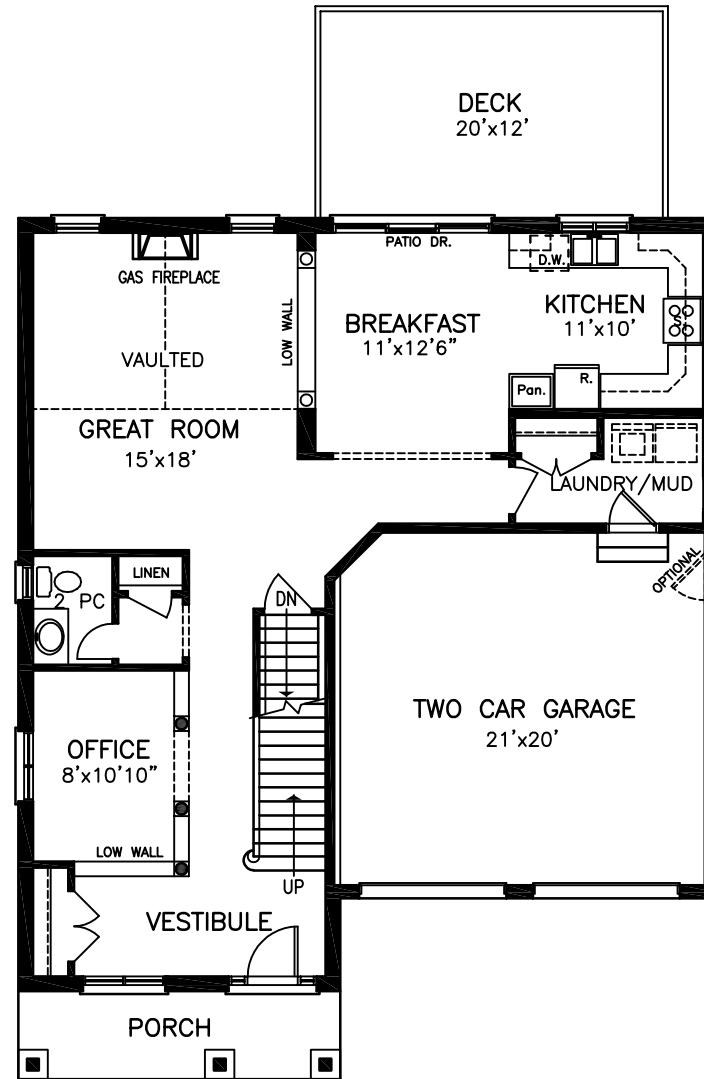

The Cypress 2383 SQ.FT.

Plan dimensions may vary slightly and changes may be made due to on site conditions.

The Cypress 2283 SQ.FT.

UNFINISHED BASEMENT PLAN
OPTIONAL FINISHED AREA 971 SQ.FT.

MAIN FLOOR PLAN - 1179 SQ.FT.

SECOND FLOOR PLAN - 1204 SQ.FT.

Plan dimensions may vary slightly and changes may be made due to on site conditions.