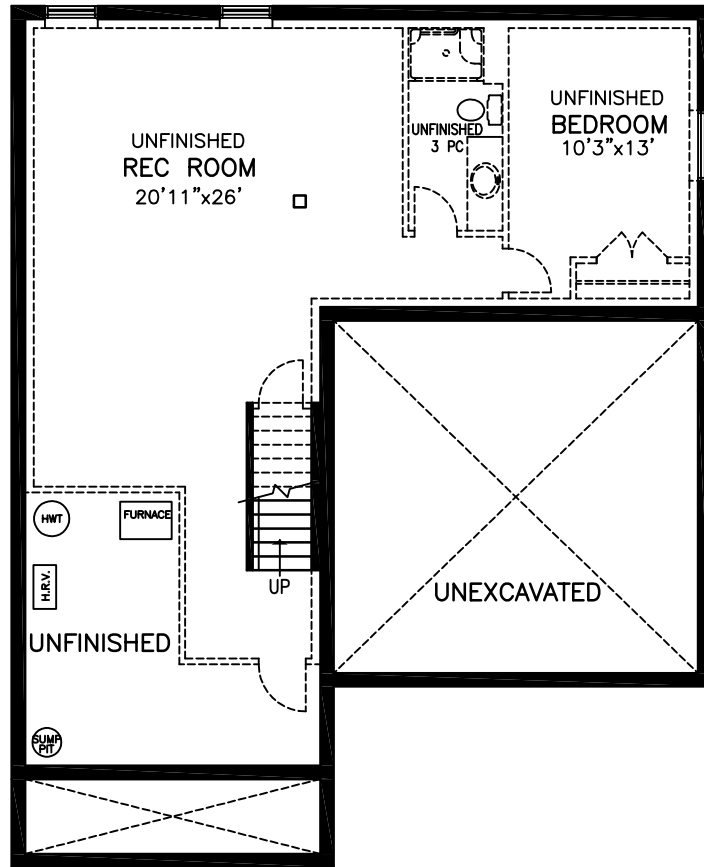

The Cypress 2383 SQ.FT.

Plan dimensions may vary slightly and changes may be made due to on site conditions.

The Cypress 2283 SQ.FT.

UNFINISHED BASEMENT PLAN
OPTIONAL FINISHED AREA 971 SQ.FT.

MAIN FLOOR PLAN - 1179 SQ.FT.

SECOND FLOOR PLAN - 1204 SQ.FT.

Plan dimensions may vary slightly and changes may be made due to on site conditions.