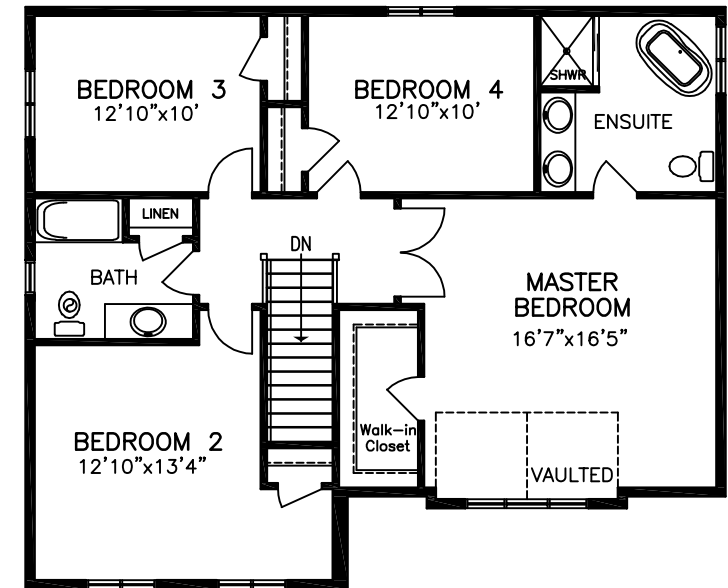

The Cypress 2383 SQ.FT.

Plan dimensions may vary slightly and changes may be made due to on site conditions.

The Cypress 2283 SQ.FT.

UNFINISHED BASEMENT PLAN
OPTIONAL FINISHED AREA 971 SQ.FT.

MAIN FLOOR PLAN - 1179 SQ.FT.

SECOND FLOOR PLAN - 1204 SQ.FT.

Plan dimensions may vary slightly and changes may be made due to on site conditions.