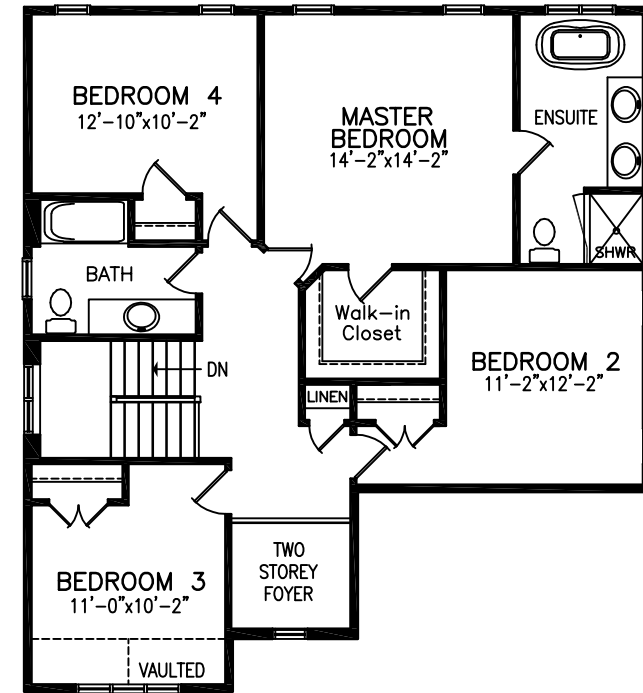

The Edge 2214 SQ.FT.

Plan dimensions may vary slightly and changes may be made due to on site conditions.

The Edge 2214 SQ.FT.

UNFINISHED BASEMENT PLAN
OPTIONAL FINISHED AREA 727 SQ.FT.

MAIN FLOOR PLAN - 1084 sq.ft.

SECOND FLOOR PLAN - 1130 sq.ft.
PLUS 40 SQ.FT. SPACE OPEN TO BELOW