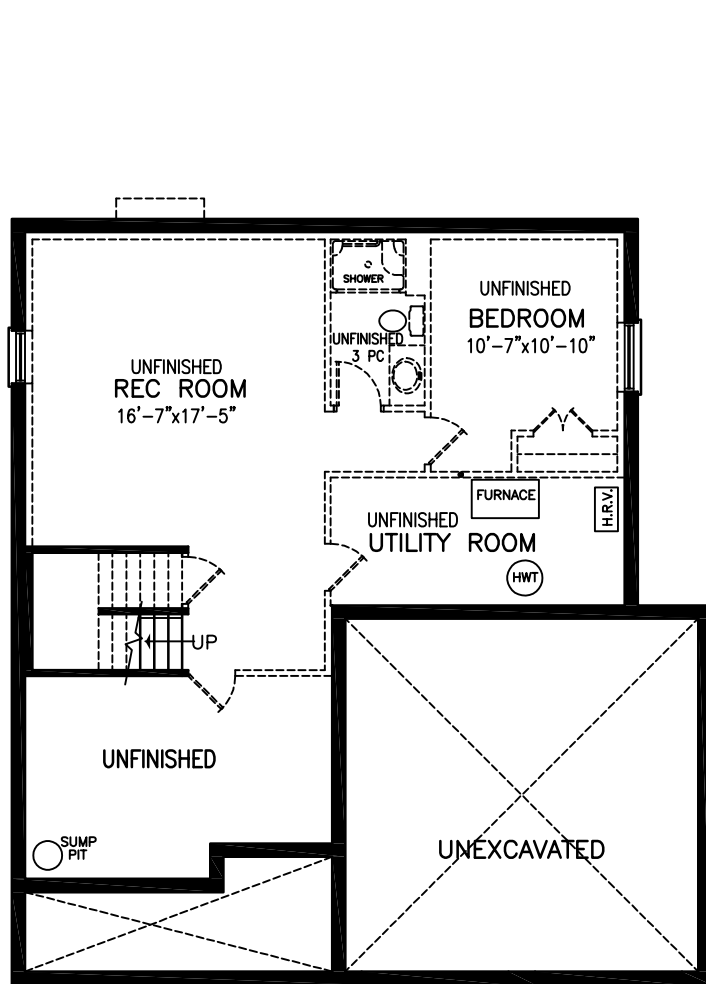

The Edge 2214 SQ.FT.

Plan dimensions may vary slightly and changes may be made due to on site conditions.

The Edge 2214 SQ.FT.

UNFINISHED BASEMENT PLAN
OPTIONAL FINISHED AREA 727 SQ.FT.

MAIN FLOOR PLAN - 1084 sq.ft.

SECOND FLOOR PLAN - 1130 sq.ft.
PLUS 40 SQ.FT. SPACE OPEN TO BELOW