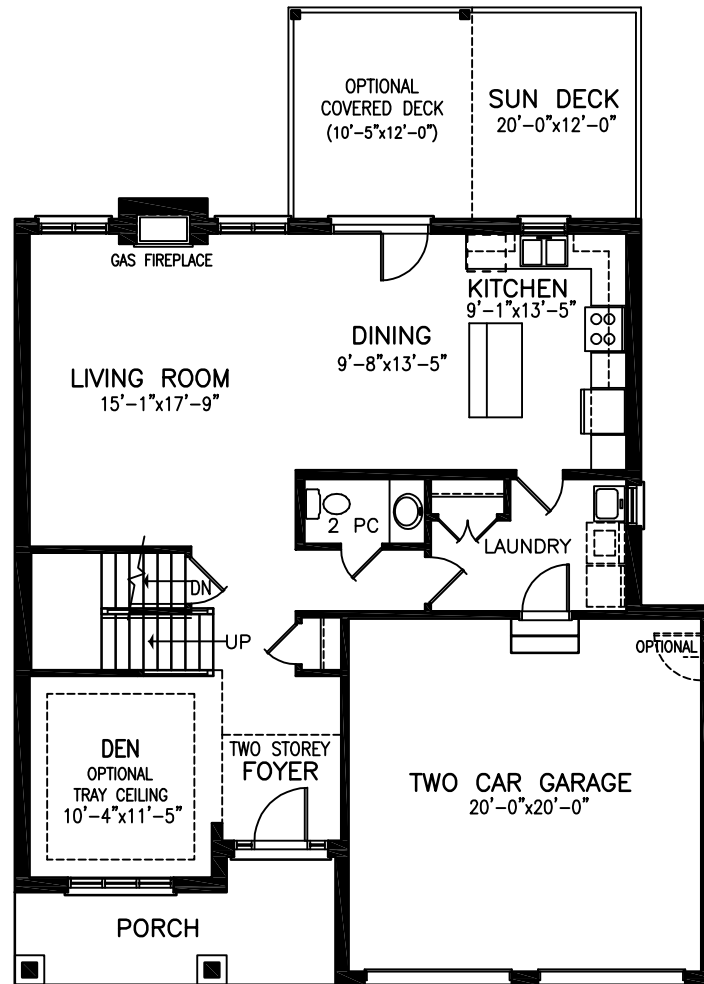

The Edge 2214 SQ.FT.

Plan dimensions may vary slightly and changes may be made due to on site conditions.

The Edge 2214 SQ.FT.

UNFINISHED BASEMENT PLAN
OPTIONAL FINISHED AREA 727 SQ.FT.

MAIN FLOOR PLAN - 1084 sq.ft.

SECOND FLOOR PLAN - 1130 sq.ft.
PLUS 40 SQ.FT. SPACE OPEN TO BELOW