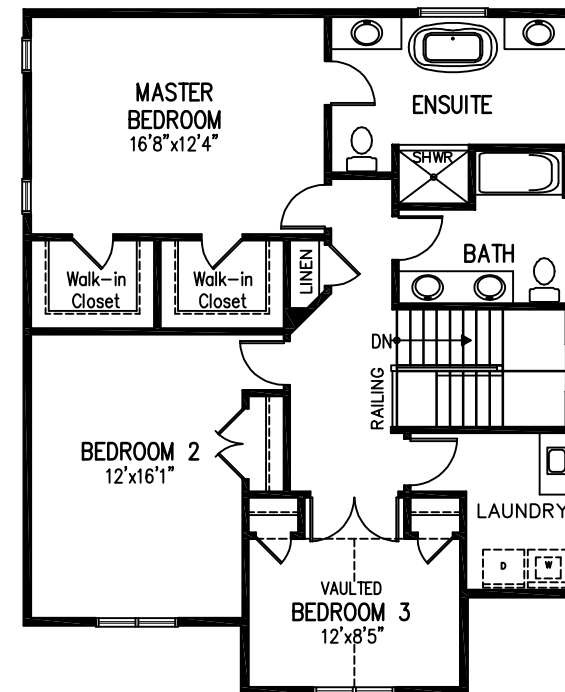

The Haven 2388 SQ.FT.

Plan dimensions may vary slightly and changes may be made due to on site conditions.

The Haven 2388 SQ.FT.

MAIN FLOOR LAUNDRY
(WITH ALTERNATE SECOND FLOOR ONLY)

DECK
15'-0" X 16'-0"

UNFINISHED BASEMENT PLAN
OPTIONAL FINISHED AREA 893 SQ.FT.

MAIN FLOOR PLAN - 1242 SQ.FT.

ALTERNATE FLOOR PLAN - 1146 SQ.FT.

SECOND FLOOR PLAN - 1146 SQ.FT.

Plan dimensions may vary slightly and changes may be made due to on site conditions.