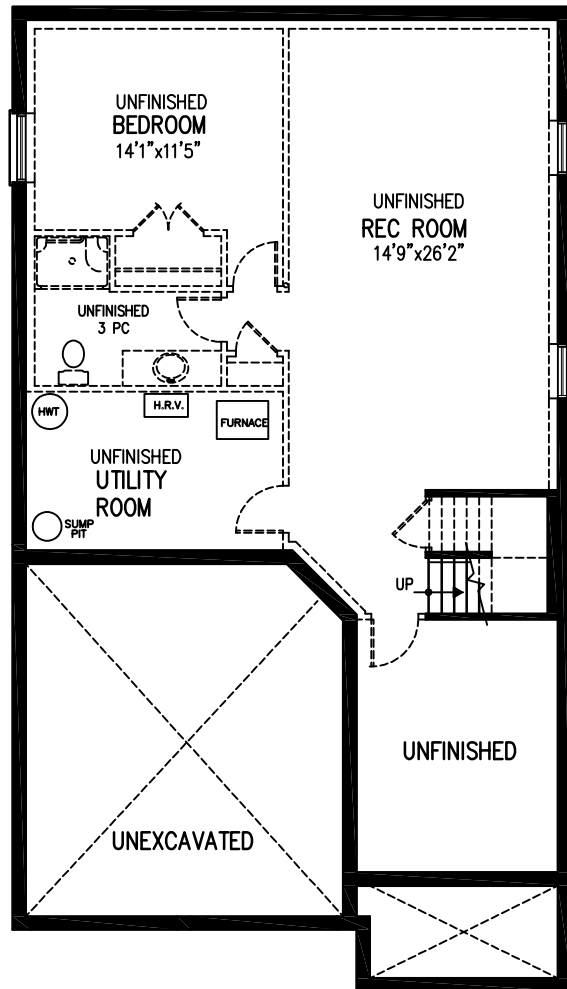

The Haven 2388 SQ.FT.

Plan dimensions may vary slightly and changes may be made due to on site conditions.

The Haven 2388 SQ.FT.

MAIN FLOOR LAUNDRY
(WITH ALTERNATE SECOND FLOOR ONLY)

DECK
15'-0" X 16'-0"

UNFINISHED BASEMENT PLAN
OPTIONAL FINISHED AREA 893 SQ.FT.

MAIN FLOOR PLAN - 1242 SQ.FT.

ALTERNATE FLOOR PLAN - 1146 SQ.FT.

SECOND FLOOR PLAN - 1146 SQ.FT.

Plan dimensions may vary slightly and changes may be made due to on site conditions.