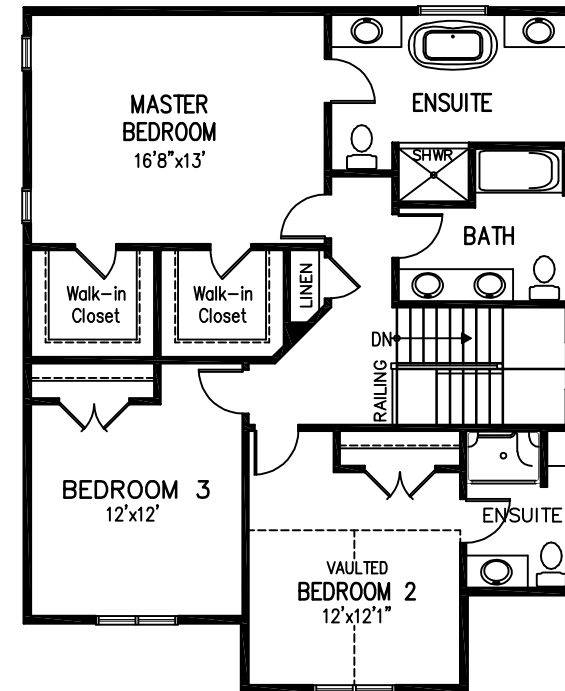

The Haven 2388 SQ.FT.

Plan dimensions may vary slightly and changes may be made due to on site conditions.

The Haven 2388 SQ.FT.

MAIN FLOOR LAUNDRY
(WITH ALTERNATE SECOND FLOOR ONLY)

DECK
15'-0" X 16'-0"

UNFINISHED BASEMENT PLAN
OPTIONAL FINISHED AREA 893 SQ.FT.

MAIN FLOOR PLAN - 1242 SQ.FT.

ALTERNATE FLOOR PLAN - 1146 SQ.FT.

SECOND FLOOR PLAN - 1146 SQ.FT.

Plan dimensions may vary slightly and changes may be made due to on site conditions.