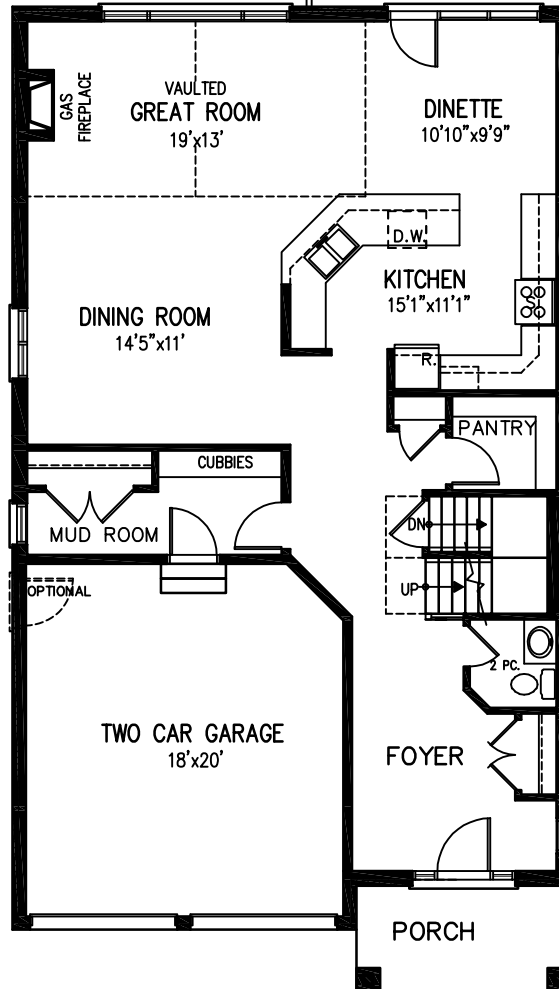

The Haven 2388 SQ.FT.

Plan dimensions may vary slightly and changes may be made due to on site conditions.

The Haven 2388 SQ.FT.

MAIN FLOOR LAUNDRY
(WITH ALTERNATE SECOND FLOOR ONLY)

DECK
15'-0" X 16'-0"

UNFINISHED BASEMENT PLAN
OPTIONAL FINISHED AREA 893 SQ.FT.

MAIN FLOOR PLAN - 1242 SQ.FT.

ALTERNATE FLOOR PLAN - 1146 SQ.FT.

SECOND FLOOR PLAN - 1146 SQ.FT.

Plan dimensions may vary slightly and changes may be made due to on site conditions.