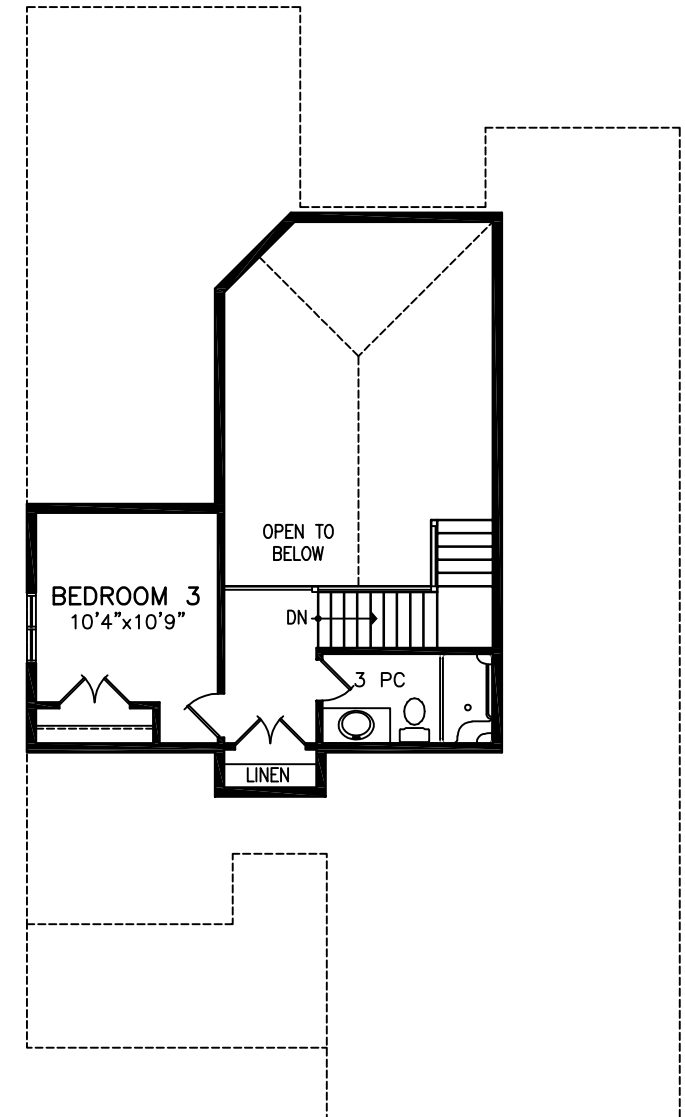

The Newport 1854 SQ.FT.

Plan dimensions may vary slightly and changes may be made due to on site conditions.

The Newport 1854 SQ.FT.

UNFINISHED BASEMENT PLAN
OPTIONAL FINISHED AREA 959 SQ.FT.

MAIN FLOOR PLAN - 1518 SQ.FT.

LOFT PLAN - 336 SQ.FT.

Plan dimensions may vary slightly and changes may be made due to on site conditions.