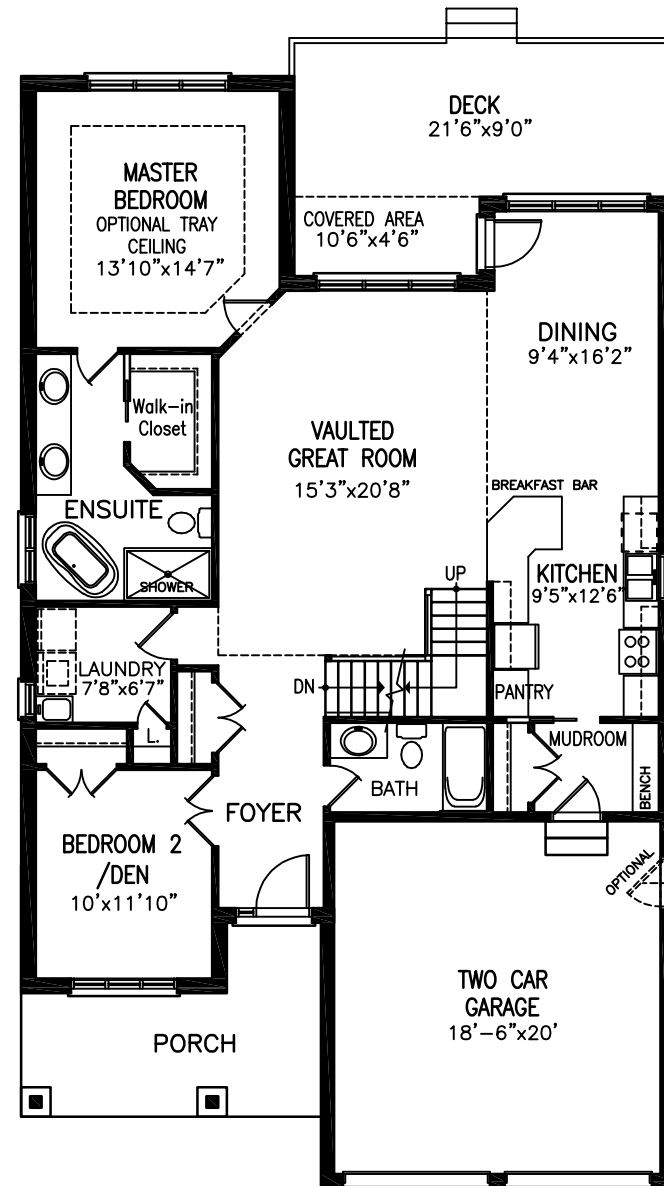

The Newport 1854 SQ.FT.

Plan dimensions may vary slightly and changes may be made due to on site conditions.

The Newport 1854 SQ.FT.

UNFINISHED BASEMENT PLAN
OPTIONAL FINISHED AREA 959 SQ.FT.

MAIN FLOOR PLAN - 1518 SQ.FT.

LOFT PLAN - 336 SQ.FT.

Plan dimensions may vary slightly and changes may be made due to on site conditions.