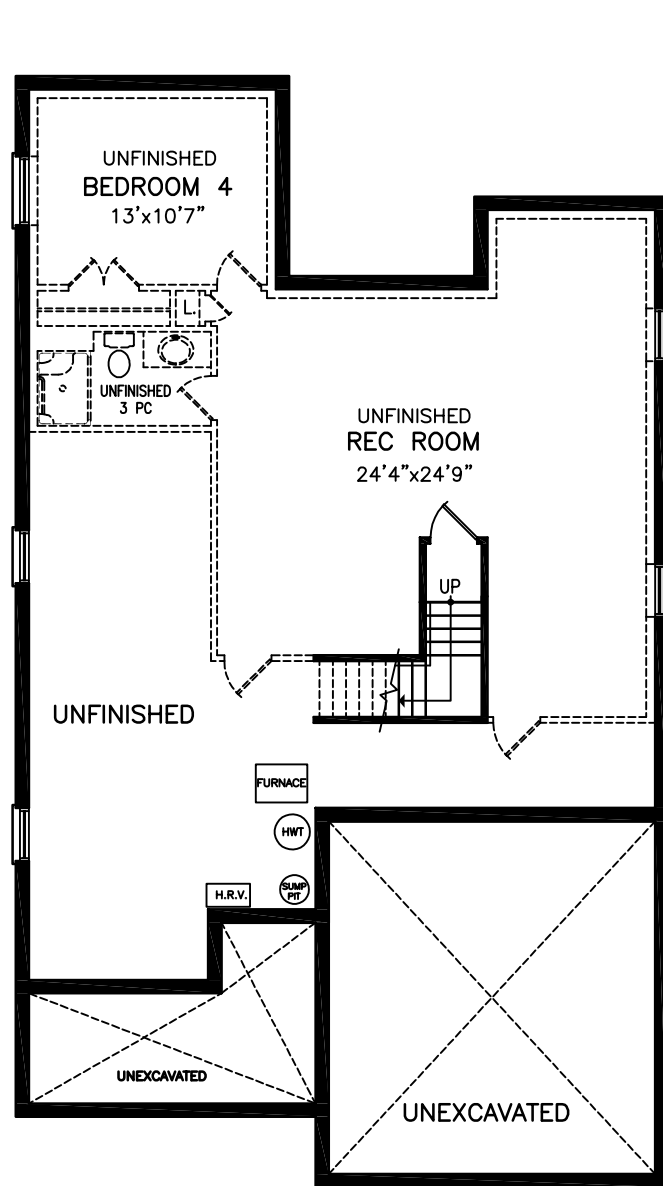

The Newport 1854 SQ.FT.

Plan dimensions may vary slightly and changes may be made due to on site conditions.

The Newport 1854 SQ.FT.

UNFINISHED BASEMENT PLAN
OPTIONAL FINISHED AREA 959 SQ.FT.

MAIN FLOOR PLAN - 1518 SQ.FT.

LOFT PLAN - 336 SQ.FT.

Plan dimensions may vary slightly and changes may be made due to on site conditions.