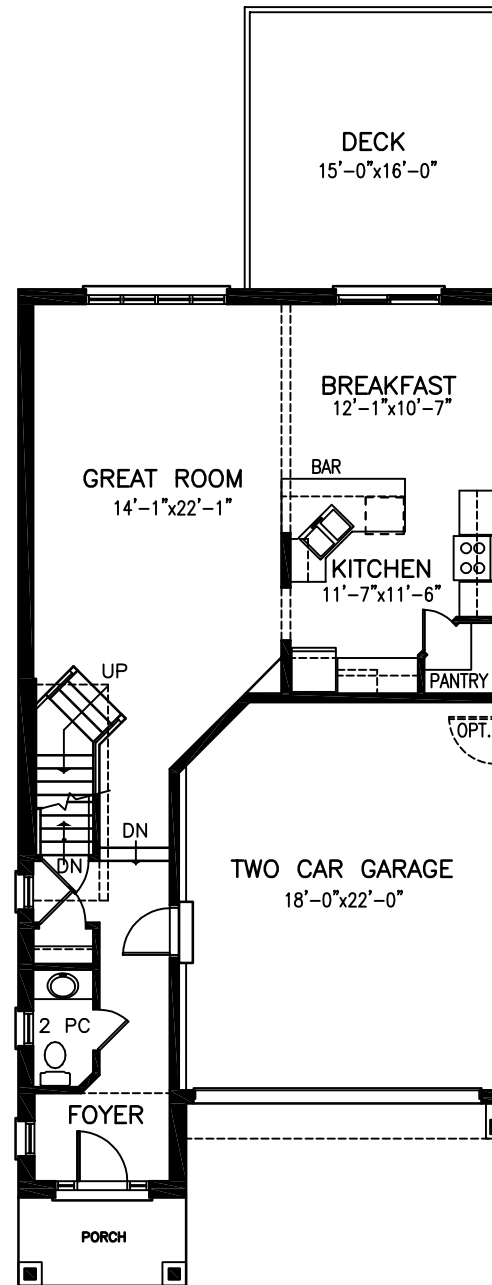

The Orchid 2079 SQ.FT.

Plan dimensions may vary slightly and changes may be made due to on site conditions.

The Orchid 2079 SQ.FT.

UNFINISHED BASEMENT PLAN
 OPTIONAL FINISHED AREA 602 SQ.FT.

MAIN FLOOR PLAN - 916 SQ.FT.

SECOND FLOOR PLAN - 1163 SQ.FT.

Plan dimensions may vary slightly and changes may be made due to on site conditions.