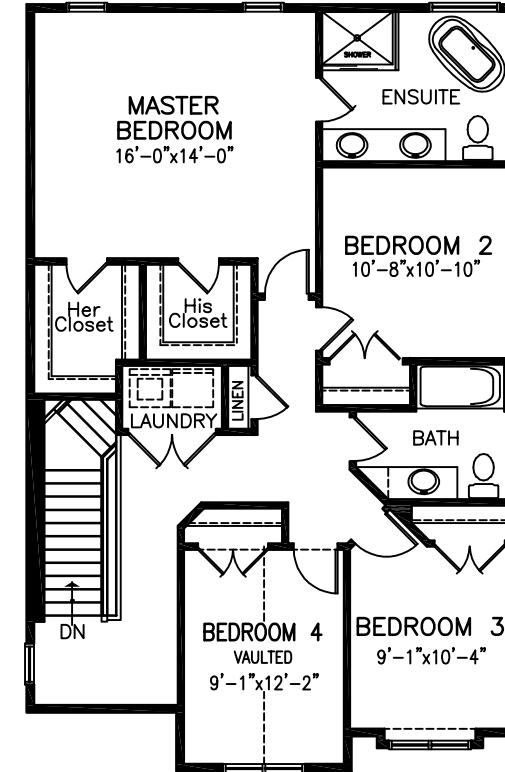

The Orchid 2079 SQ.FT.

Plan dimensions may vary slightly and changes may be made due to on site conditions.

The Orchid 2079 SQ.FT.

UNFINISHED BASEMENT PLAN
 OPTIONAL FINISHED AREA 602 SQ.FT.

MAIN FLOOR PLAN - 916 SQ.FT.

SECOND FLOOR PLAN - 1163 SQ.FT.

Plan dimensions may vary slightly and changes may be made due to on site conditions.