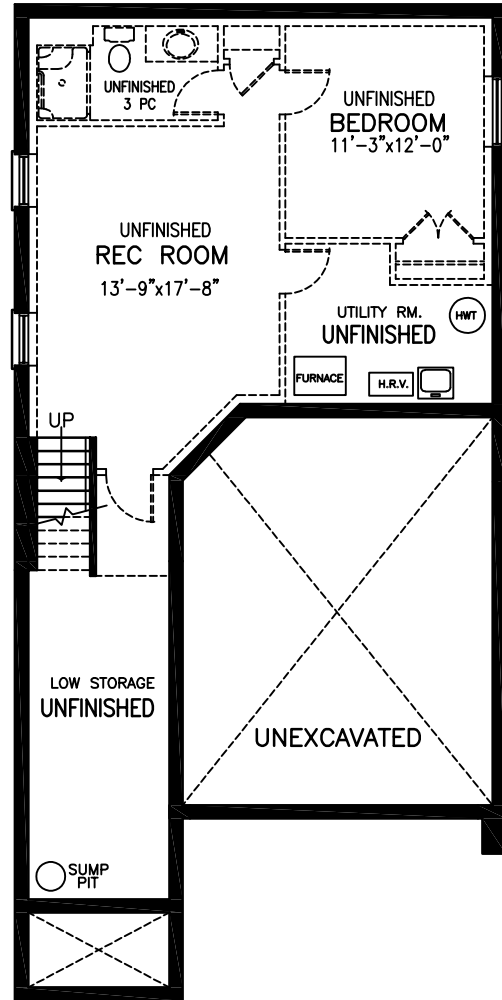

The Orchid 2079 SQ.FT.

Plan dimensions may vary slightly and changes may be made due to on site conditions.

The Orchid 2079 SQ.FT.

UNFINISHED BASEMENT PLAN
 OPTIONAL FINISHED AREA 602 SQ.FT.

MAIN FLOOR PLAN - 916 SQ.FT.

SECOND FLOOR PLAN - 1163 SQ.FT.

Plan dimensions may vary slightly and changes may be made due to on site conditions.