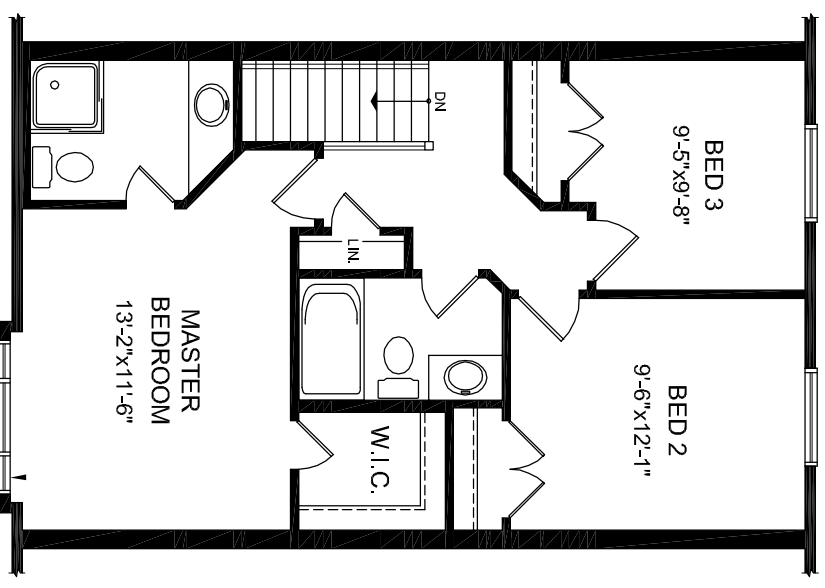

The Amsterdam

1277 + 305 FOR FAMILY ROOM = 1582 SF.

Basement Plan

305 SQ. FT.

Main Floor

Second Floor