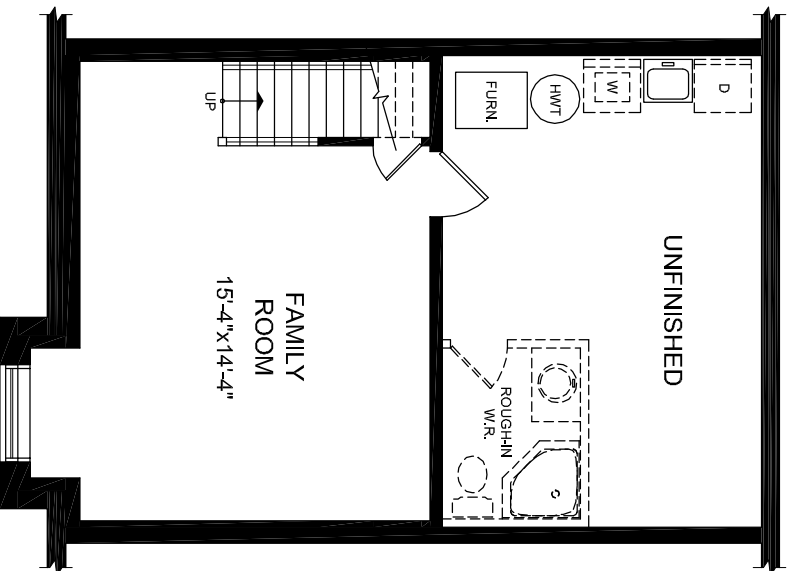

The Amsterdam

1277 + 305 FOR FAMILY ROOM = 1582 SF.

Basement Plan

305 SQ. FT.

Main Floor

Second Floor