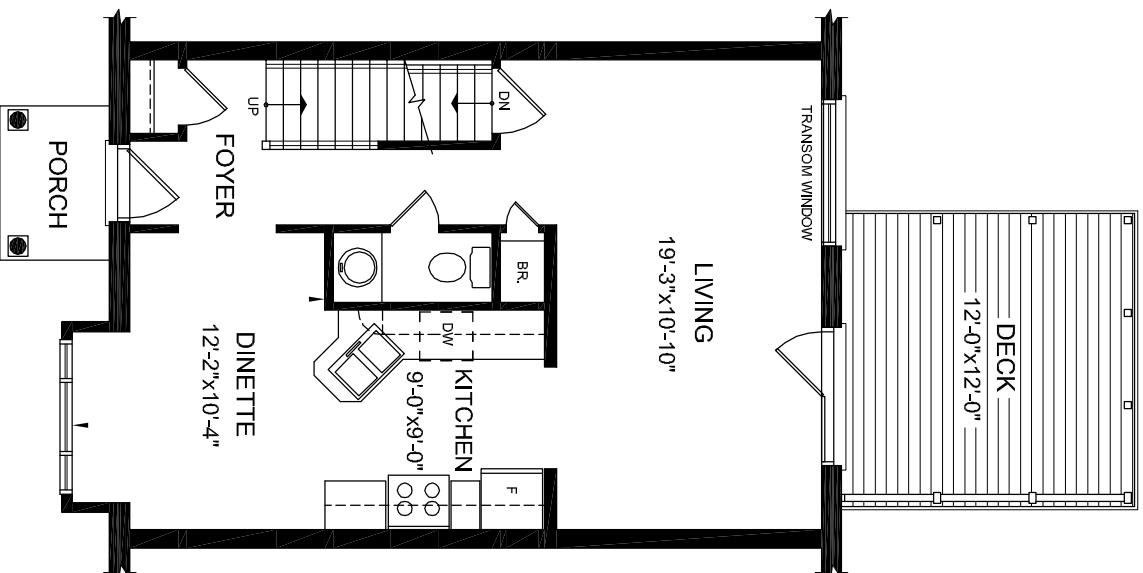

The Amsterdam

1277 + 305 FOR FAMILY ROOM = 1582 SF.

Basement Plan

305 SQ. FT.

Main Floor

Second Floor