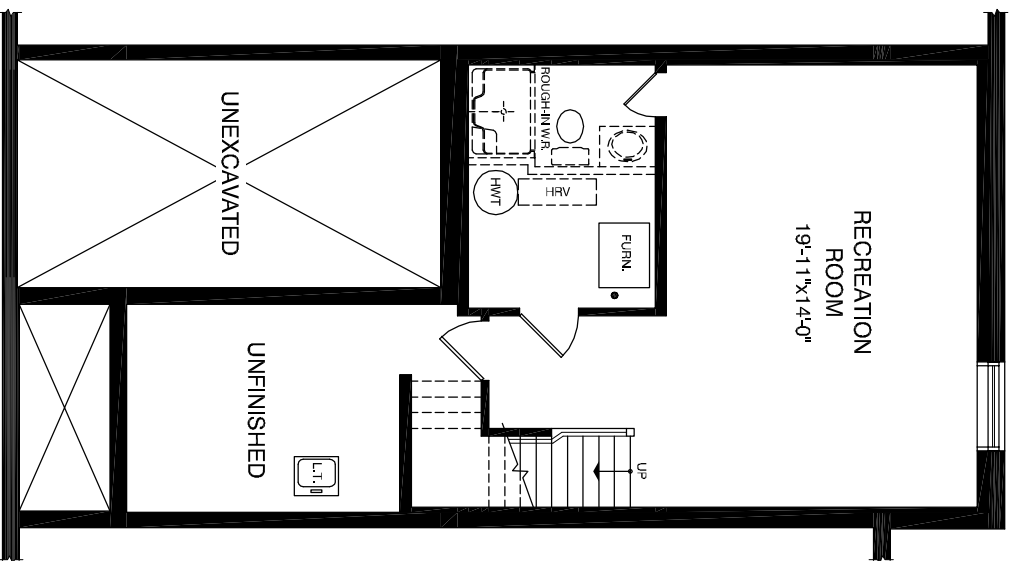

The Statendam II

INTERIOR UNIT
1538 + 381 FOR RECREATION ROOM = 1921 S.F.

Basement Plan

Main Floor

Second Floor

ARTISTS CONCEPT
Sizes are approximate and subject to change