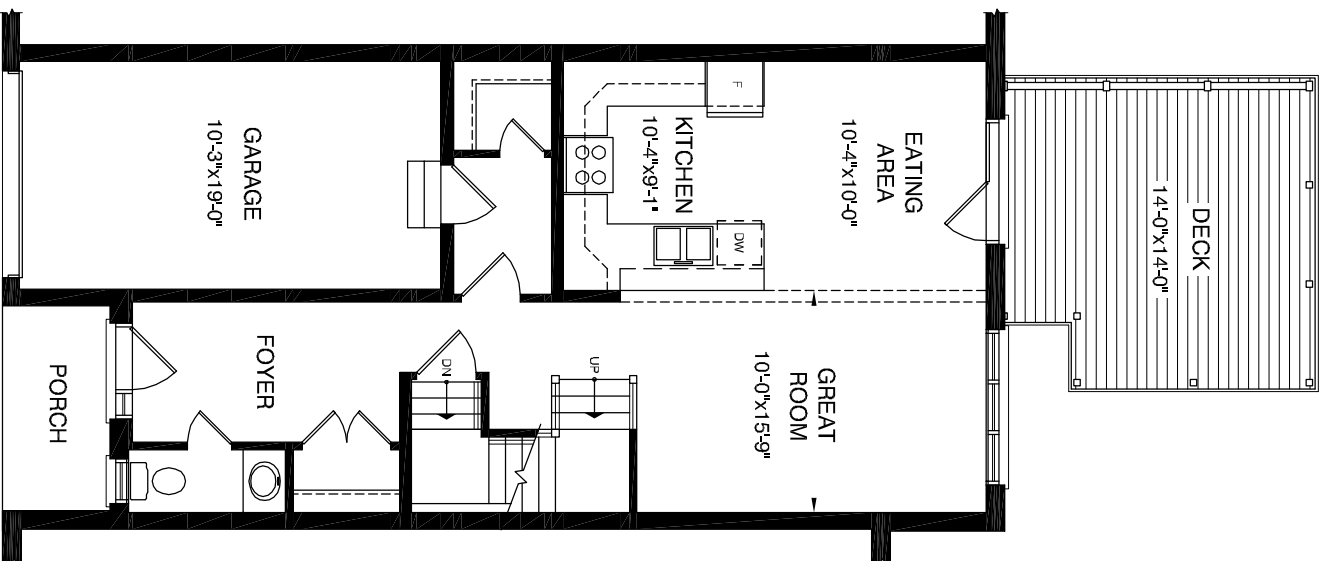

The Statendam II

INTERIOR UNIT
1538 + 381 FOR RECREATION ROOM = 1921 S.F.

Basement Plan

Main Floor

Second Floor

ARTISTS CONCEPT
Sizes are approximate and subject to change