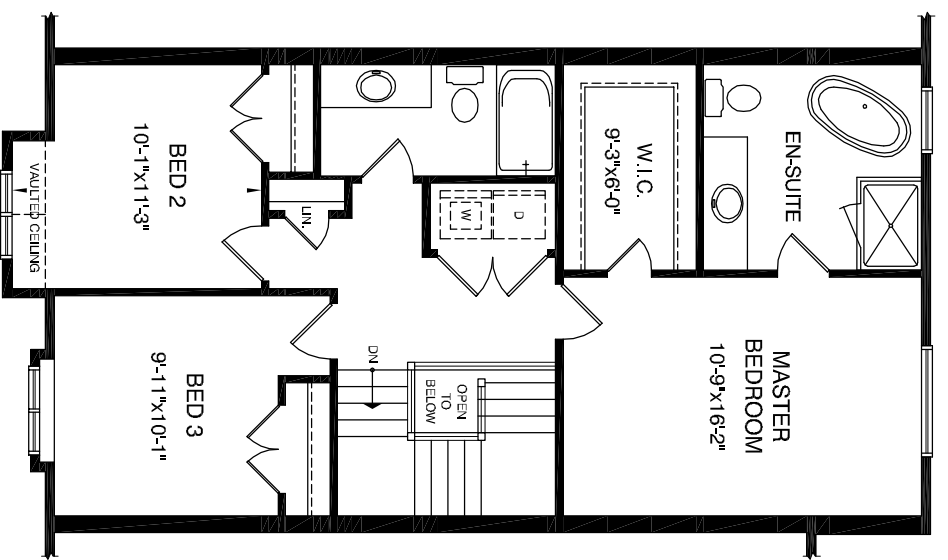

The Statendam II

INTERIOR UNIT
1538 + 381 FOR RECREATION ROOM = 1921 S.F.

Basement Plan

Main Floor

Second Floor

ARTISTS CONCEPT
Sizes are approximate and subject to change