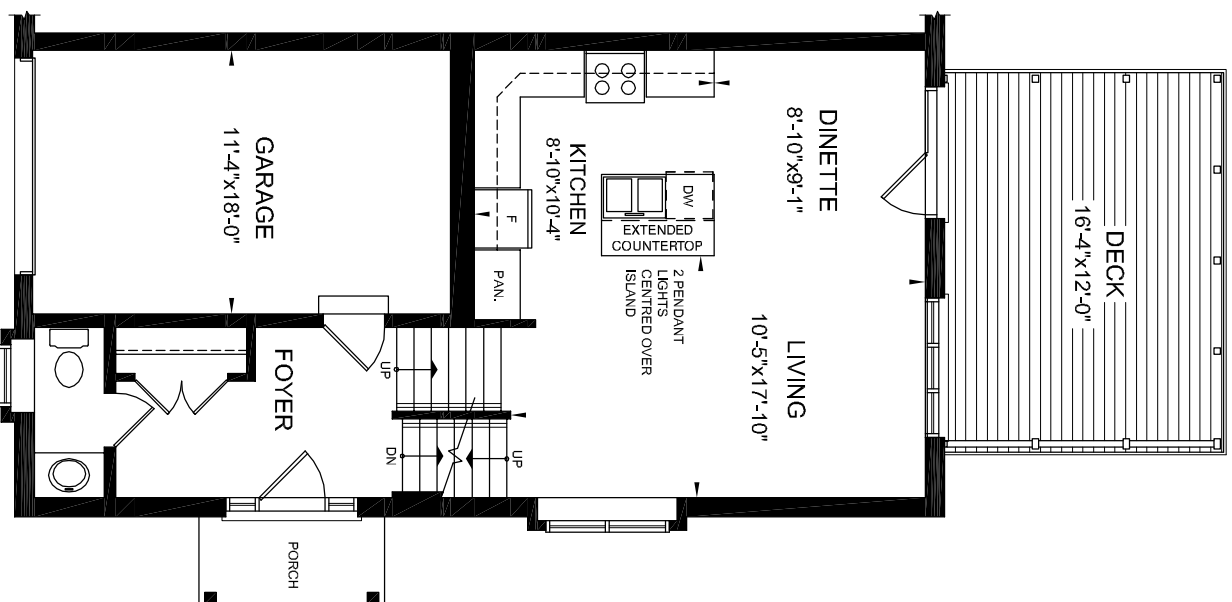

The Westerdam 'D'

1426 + 357 FOR RECREATION ROOM = 1783 SF.

Basement Plan

357 SQ. FT.

Main Floor

Second Floor