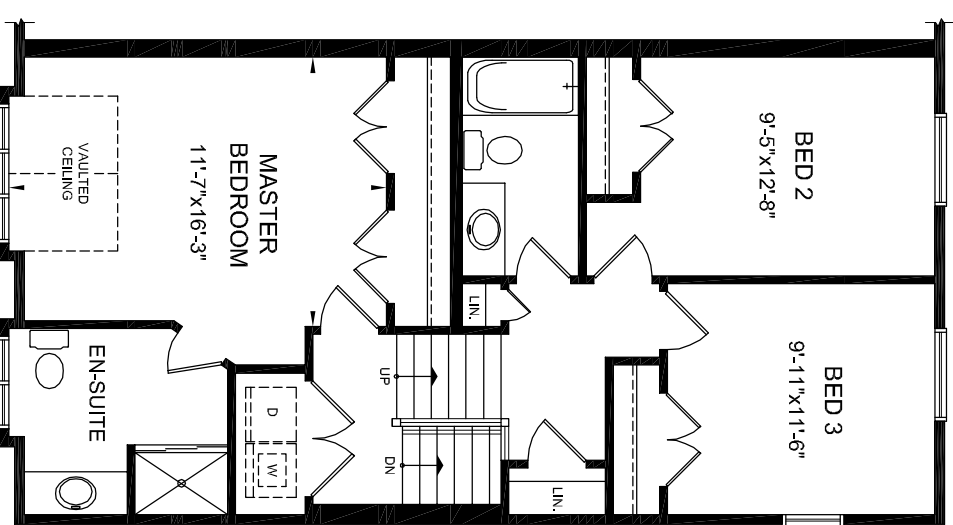

The Westerdam 'D'

1426 + 357 FOR RECREATION ROOM = 1783 SF.

Basement Plan

357 SQ. FT.

Main Floor

Second Floor