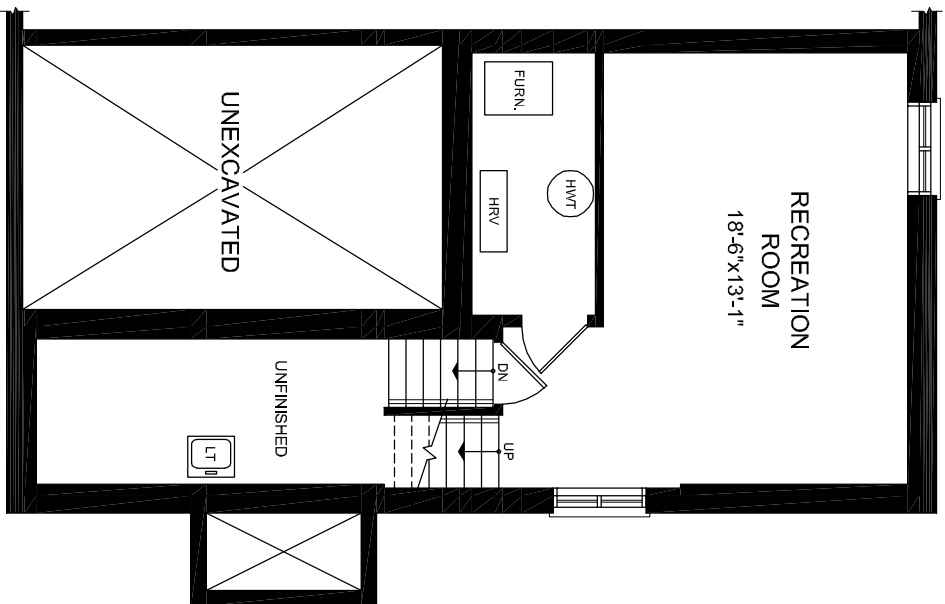

The Westerdam 'D'

1426 + 357 FOR RECREATION ROOM = 1783 SF.

Basement Plan

357 SQ. FT.

Main Floor

Second Floor