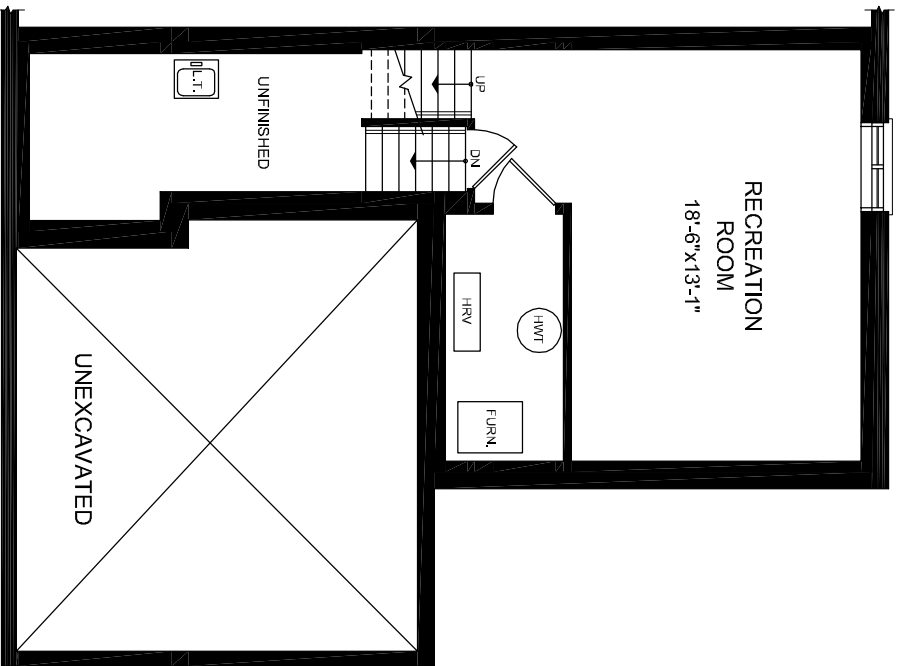

# The Westerdam 'E'

1429 + 353 FOR RECREATION ROOM = 1782 SF.

**Basement Plan**

353 SQ. FT.

**Main Floor**

**Second Floor**