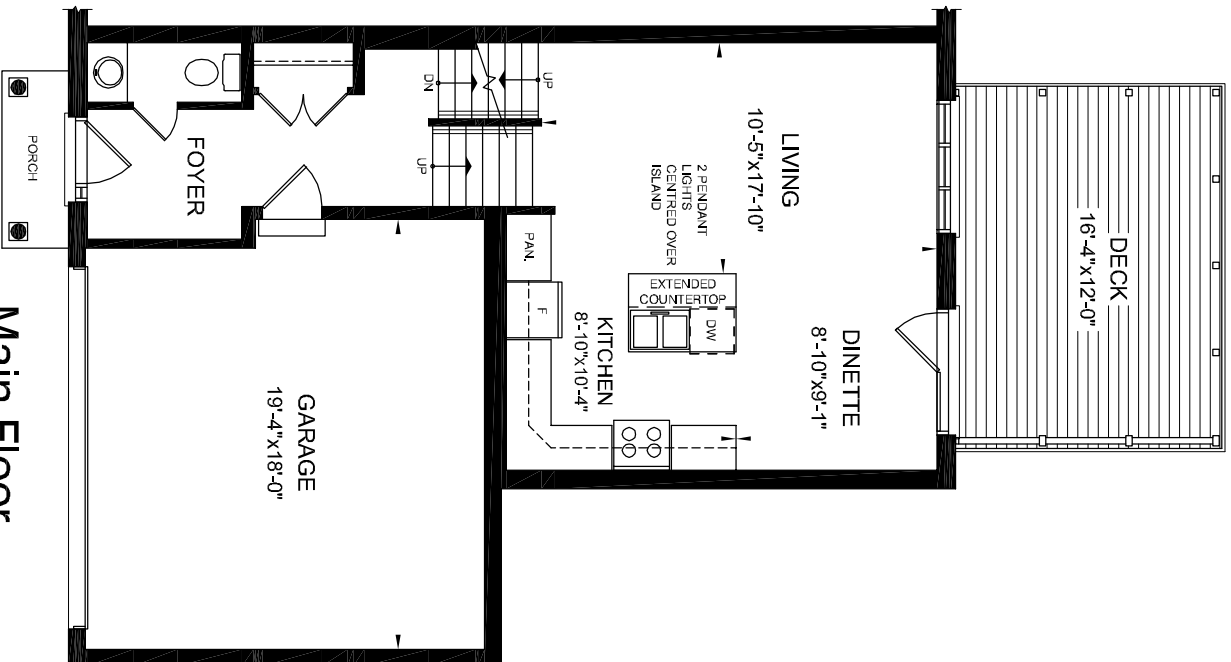

# The Westerdam 'E'

1429 + 353 FOR RECREATION ROOM = 1782 SF.

**Basement Plan**

353 SQ. FT.

**Main Floor**

**Second Floor**