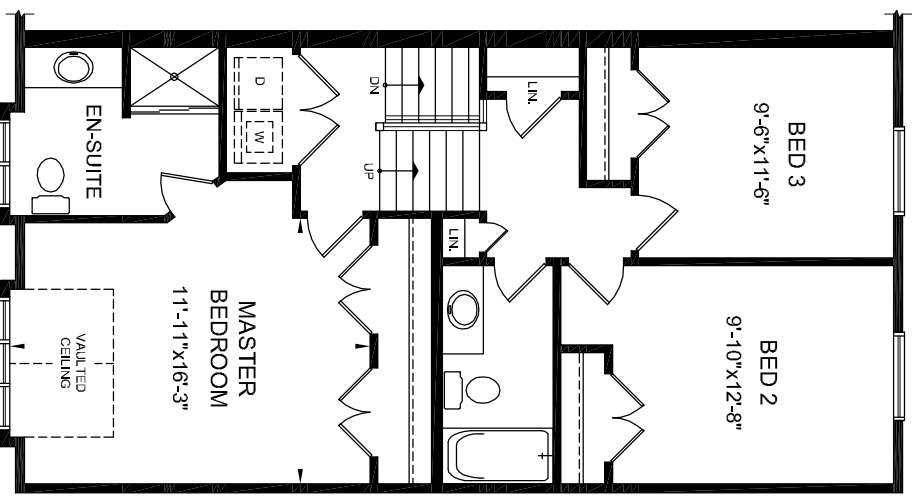

# The Westerdam 'E'

1429 + 353 FOR RECREATION ROOM = 1782 SF.

**Basement Plan**

353 SQ. FT.

**Main Floor**

**Second Floor**