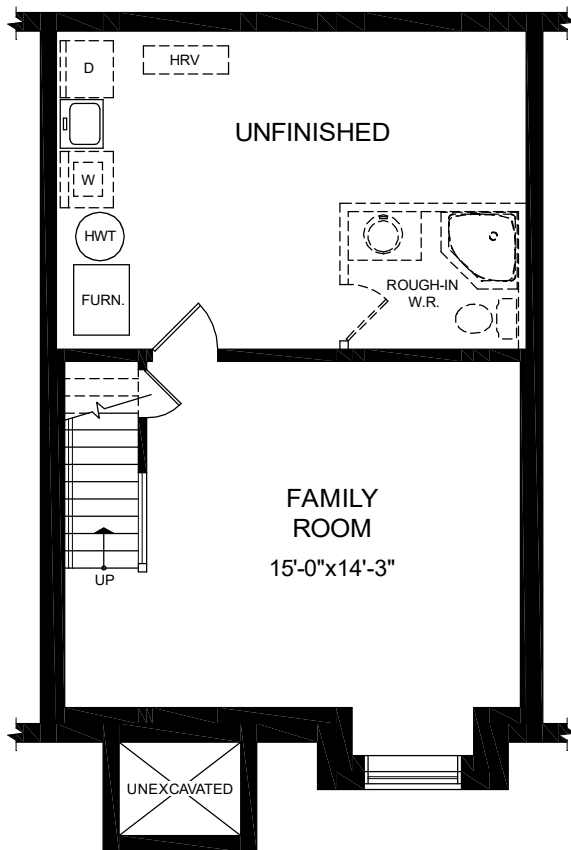

# The Amsterdam II

1277 + 305 FOR FAMILY ROOM = 1582 SF.

## Eleven-Ten

1110

MEADOWLARK RIDGE  
BY REMBRANDT HOMES

Basement Plan

305 SQ. FT.

Main Floor

Second Floor