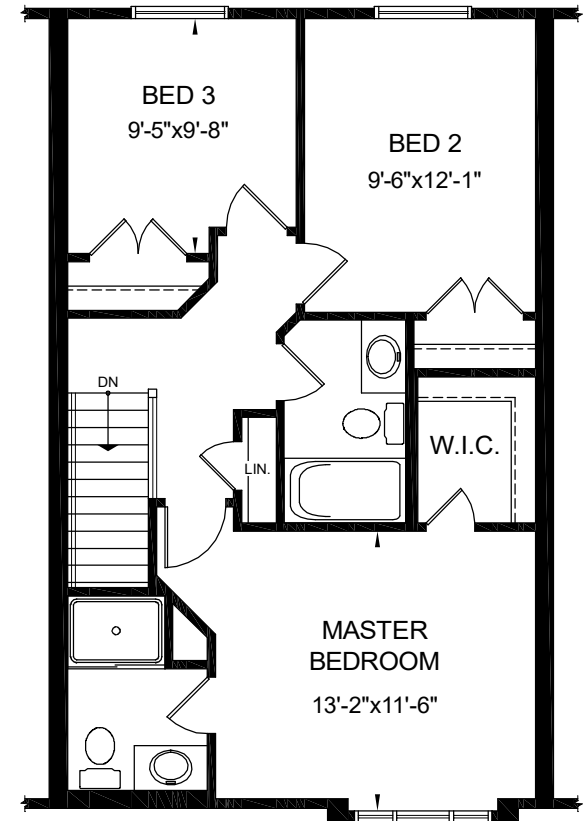

# The Amsterdam II

1277 + 305 FOR FAMILY ROOM = 1582 SF.

## Eleven-Ten

1110

MEADOWLARK RIDGE  
BY REMBRANDT HOMES

Basement Plan

305 SQ. FT.

Main Floor

Second Floor