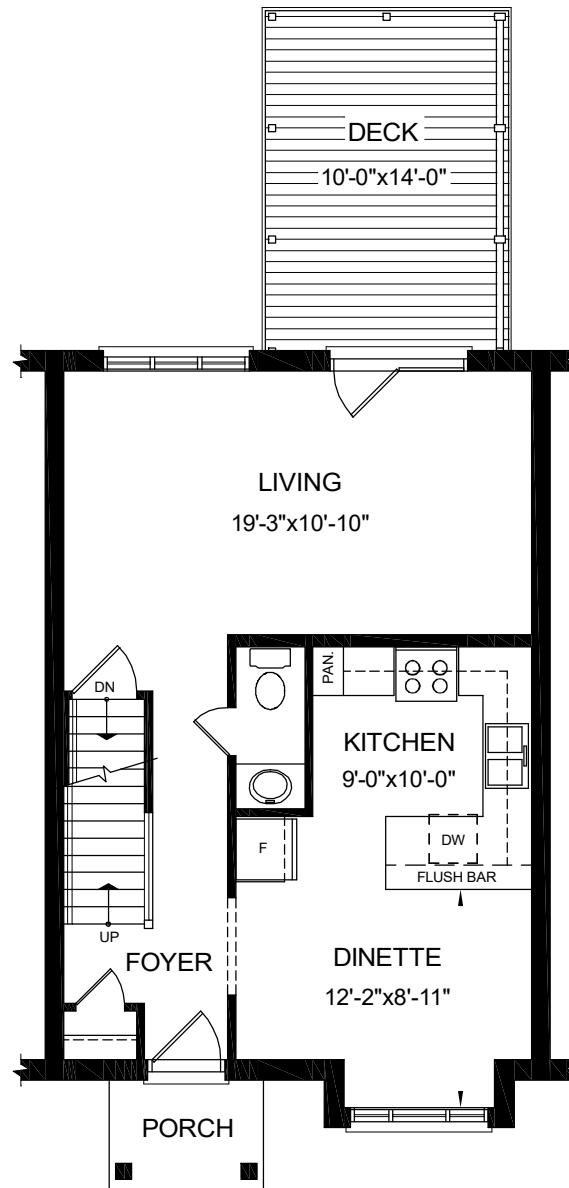

# The Amsterdam II

1277 + 305 FOR FAMILY ROOM = 1582 SF.

## Eleven-Ten

1110

MEADOWLARK RIDGE  
BY REMBRANDT HOMES

Basement Plan

305 SQ. FT.

Main Floor

Second Floor