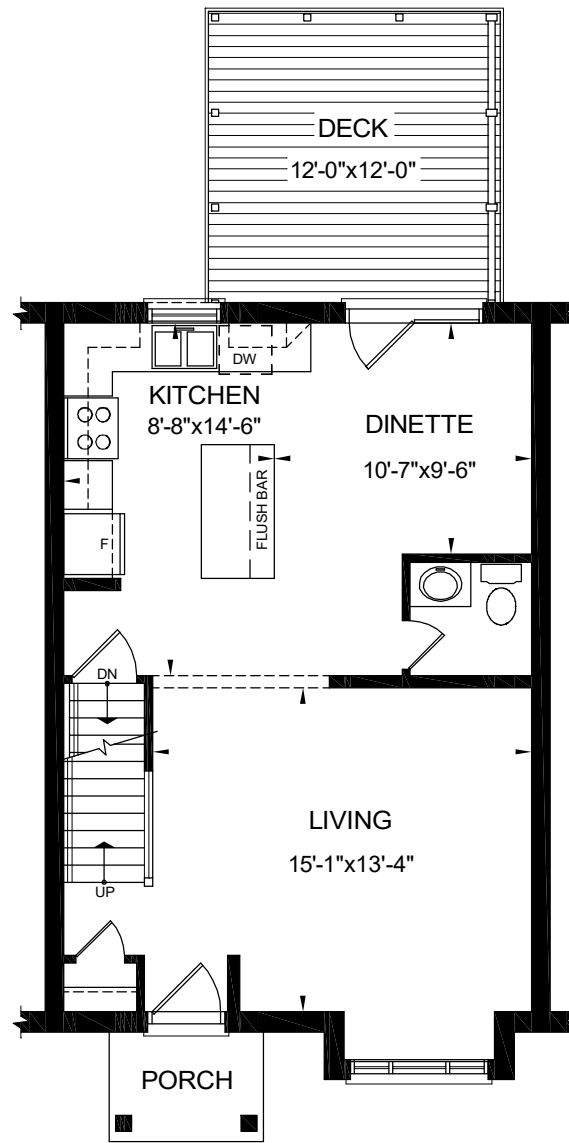

The Noordam

1277 + 276 FOR FAMILY ROOM = 1553 SF.

Eleven-Ten

1110

MEADOWLARK RIDGE

BY REMBRANDT HOMES

Basement Plan

305 SQ. FT.

Main Floor

Second Floor