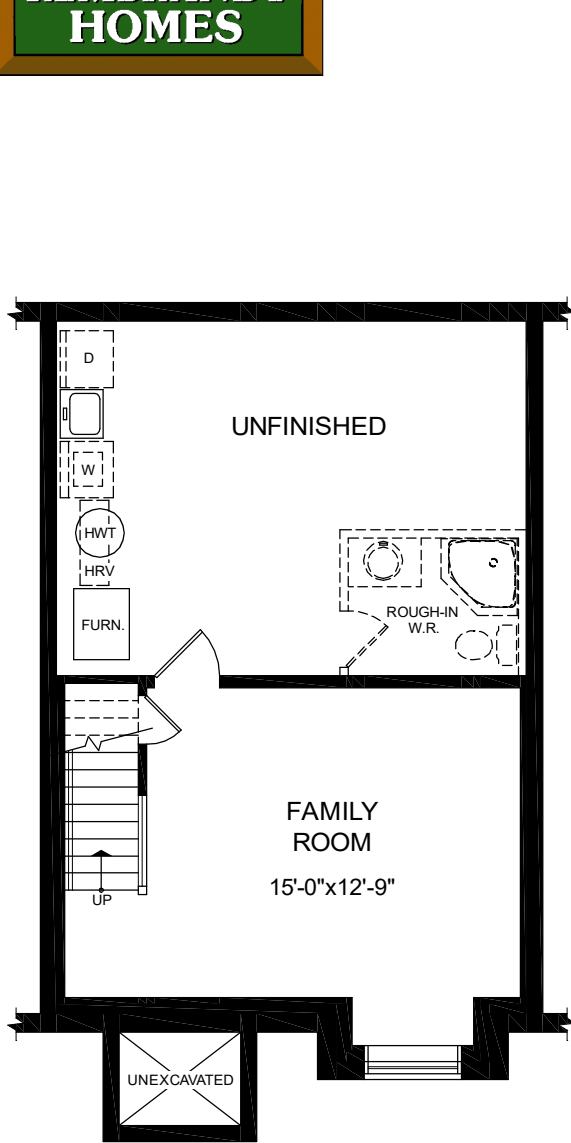

The Noordam

1277 + 276 FOR FAMILY ROOM = 1553 SF.

Eleven-Ten

1110

MEADOWLARK RIDGE

BY REMBRANDT HOMES

Basement Plan

305 SQ. FT.

Main Floor

Second Floor