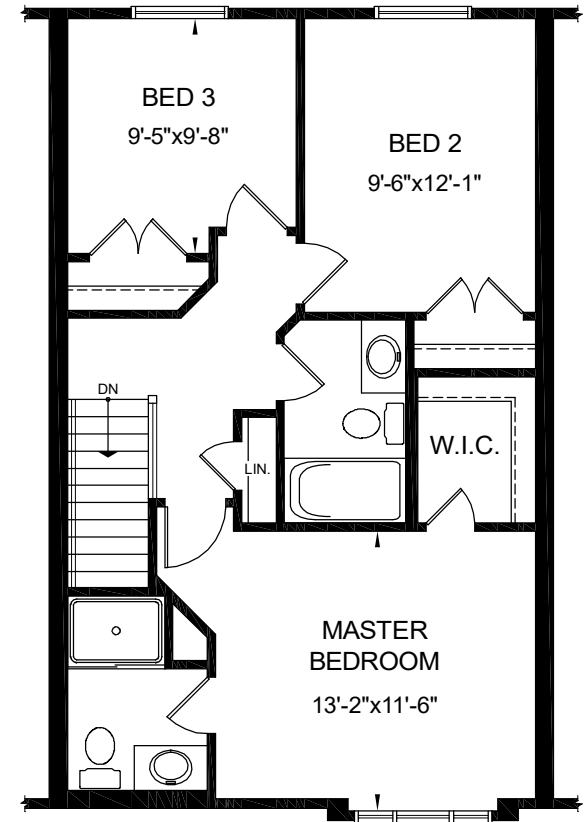

The Noordam

1277 + 276 FOR FAMILY ROOM = 1553 SF.

Eleven-Ten

1110

MEADOWLARK RIDGE

BY REMBRANDT HOMES

Basement Plan

305 SQ. FT.

Main Floor

Second Floor