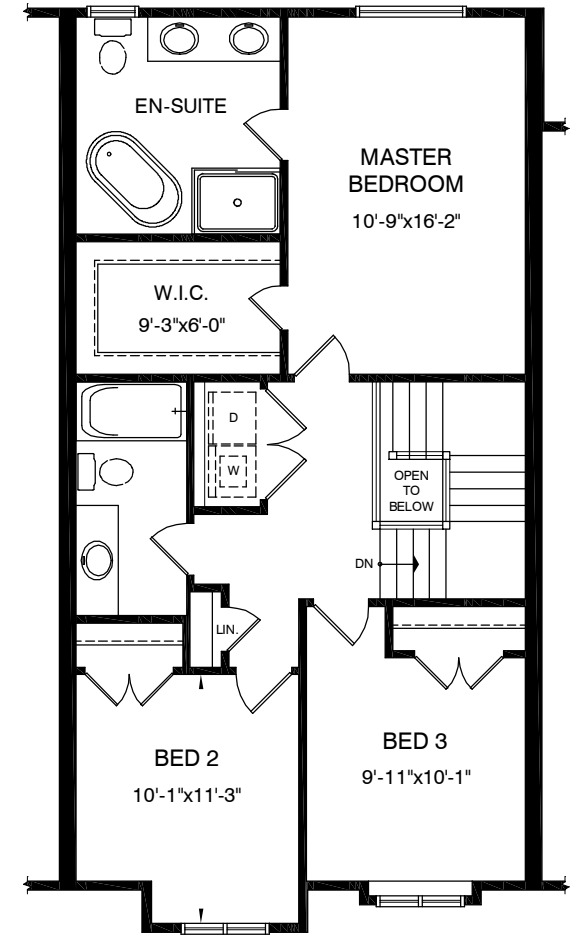

# The Statendam II

Interior unit

1538 + 381 FOR RECREATION ROOM = 1921 S.F.

## Eleven-Ten

1110

MEADOWLARK RIDGE  
BY REMBRANDT HOMES

Basement Plan

Main Floor

Second Floor