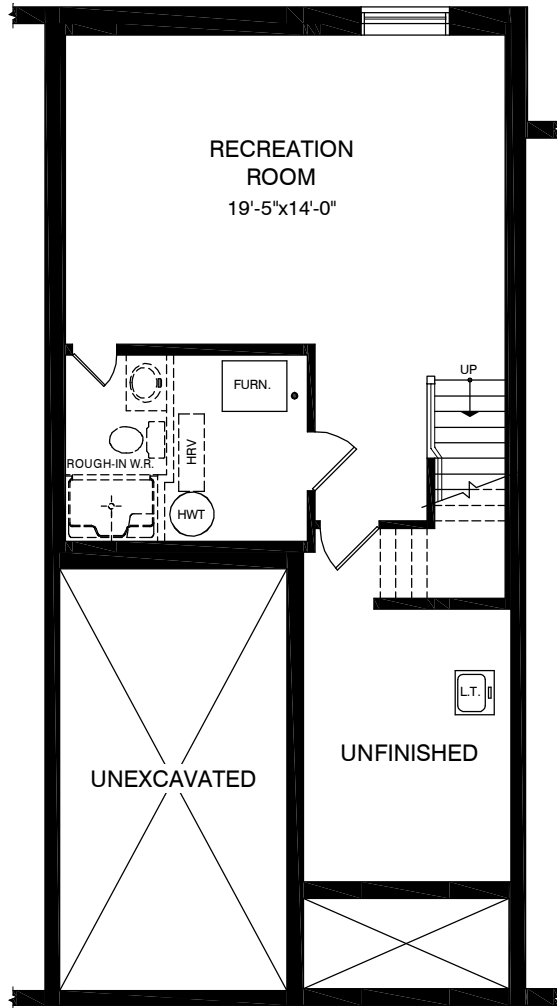

# The Statendam II

Interior unit

1538 + 381 FOR RECREATION ROOM = 1921 S.F.

## Eleven-Ten

1110

MEADOWLARK RIDGE  
BY REMBRANDT HOMES

Basement Plan

Main Floor

Second Floor