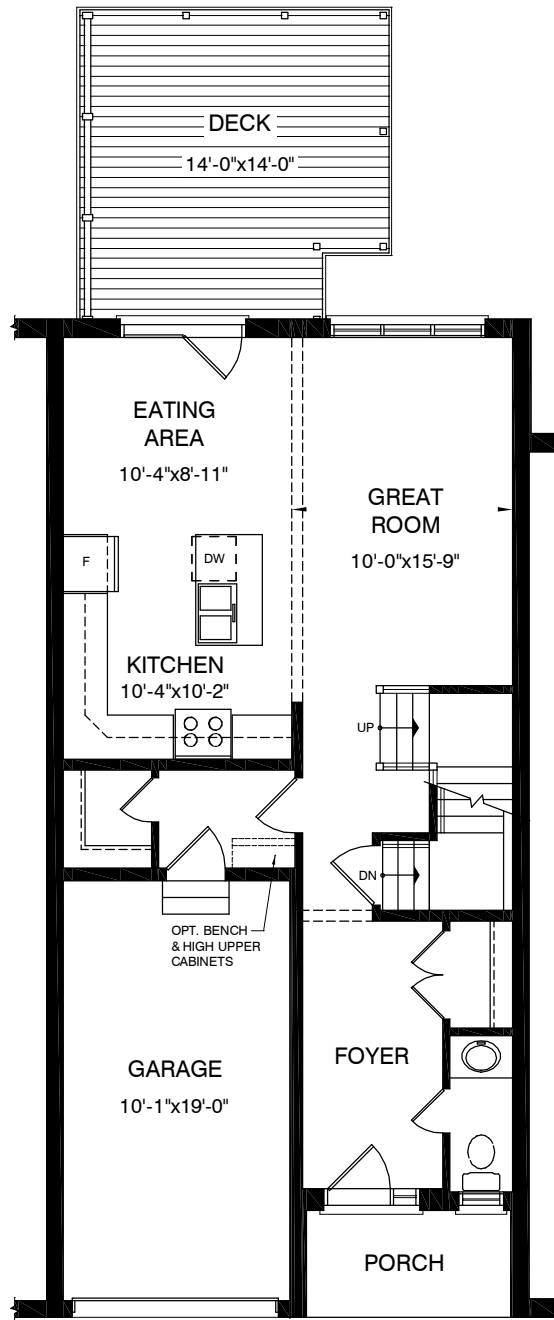

# The Statendam II

Interior unit

1538 + 381 FOR RECREATION ROOM = 1921 S.F.

## Eleven-Ten

1110

MEADOWLARK RIDGE  
BY REMBRANDT HOMES

Basement Plan

Main Floor

Second Floor