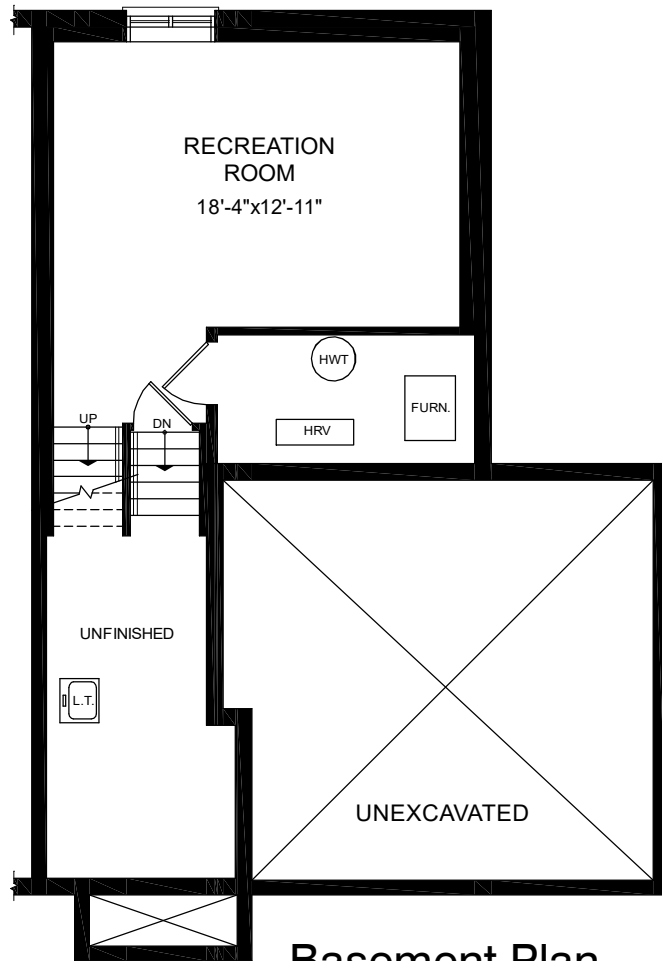

The Westerdam

(2 car garage)

1429 + 353 FOR RECREATION ROOM = 1782 SF.

Eleven-Ten

1110

MEADOWLARK RIDGE
BY REMBRANDT HOMES

Basement Plan

353 SQ. FT.

Main Floor

Second Floor