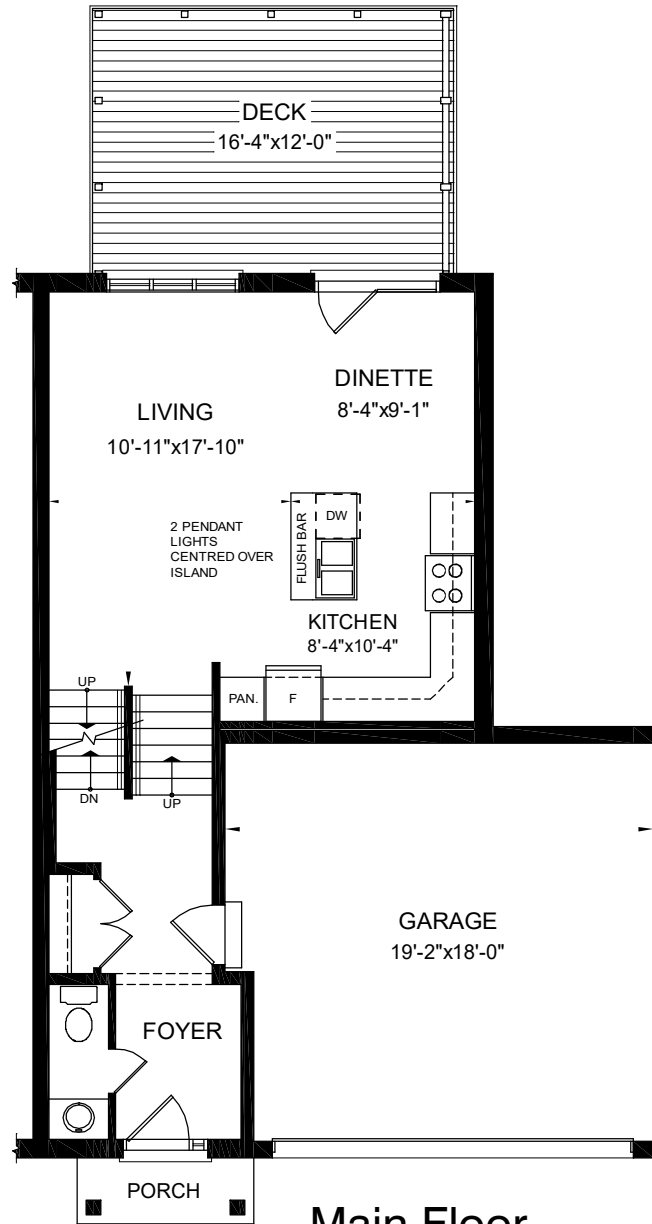

The Westerdam

(2 car garage)

1429 + 353 FOR RECREATION ROOM = 1782 SF.

Eleven-Ten

1110

MEADOWLARK RIDGE
BY REMBRANDT HOMES

Basement Plan

353 SQ. FT.

Main Floor

Second Floor