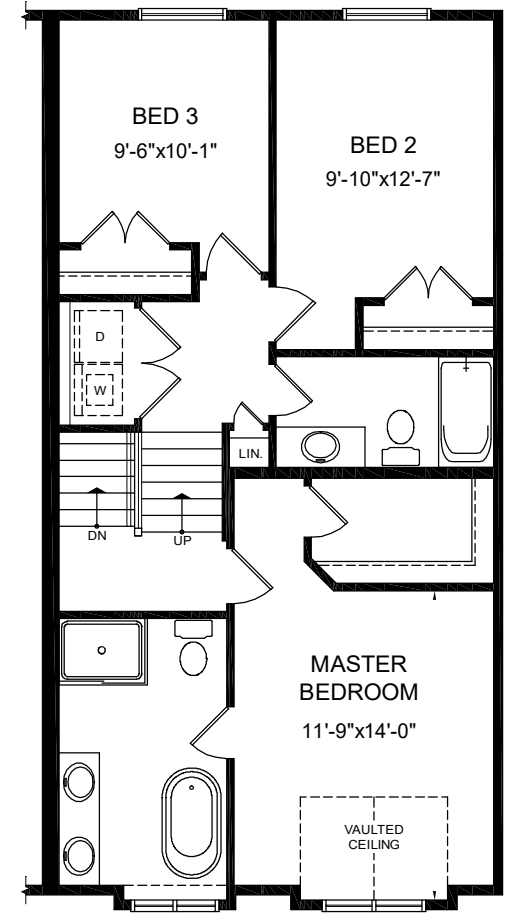

The Westerdam

(2 car garage)

1429 + 353 FOR RECREATION ROOM = 1782 SF.

Eleven-Ten

1110

MEADOWLARK RIDGE
BY REMBRANDT HOMES

Basement Plan

353 SQ. FT.

Main Floor

Second Floor