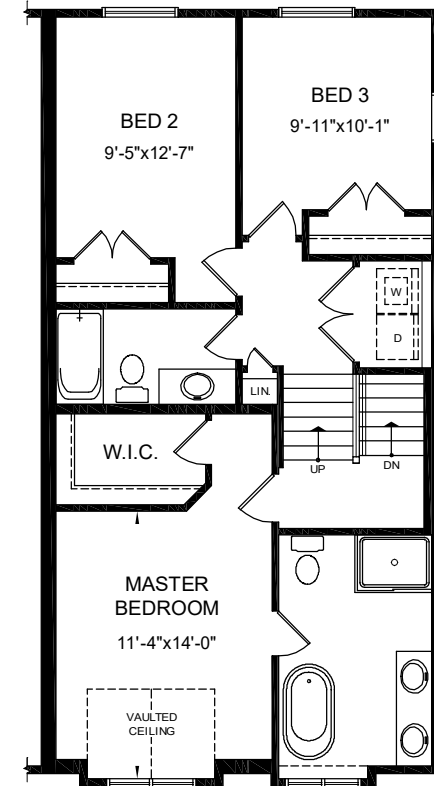

The Westerdam

(side entry)

1426 + 357 FOR RECREATION ROOM = 1783 SF.

Eleven-Ten
1110
MEADOWLARK RIDGE
BY REMBRANDT HOMES

Basement Plan

357 SQ. FT.

Main Floor

Second Floor