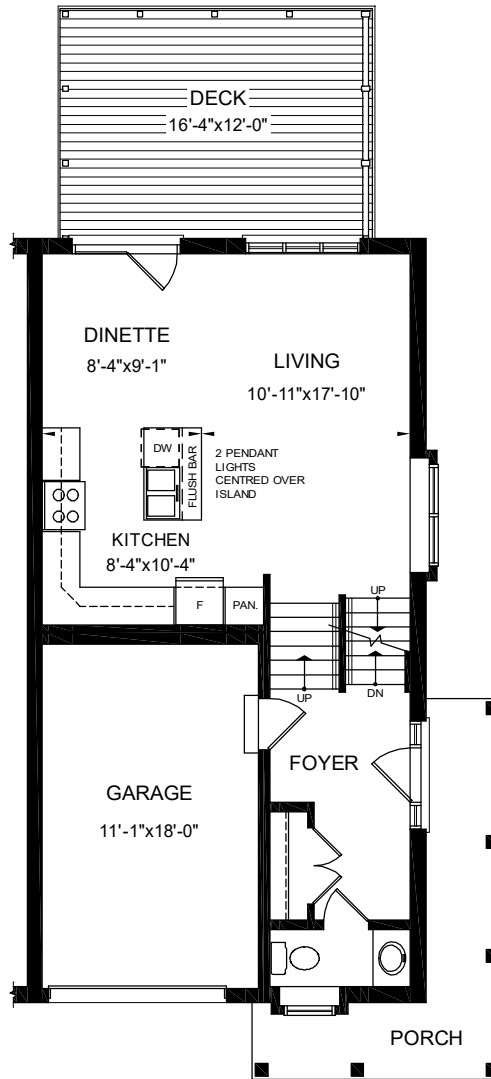

The Westerdam

(side entry)

1426 + 357 FOR RECREATION ROOM = 1783 SF.

Eleven-Ten
1110
MEADOWLARK RIDGE
BY REMBRANDT HOMES

Basement Plan

357 SQ. FT.

Main Floor

Second Floor