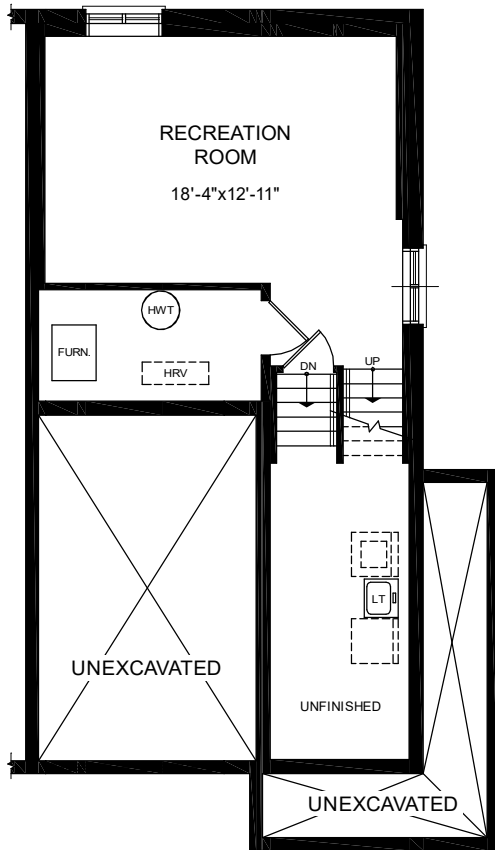

The Westerdam

(side entry)

1426 + 357 FOR RECREATION ROOM = 1783 SF.

Eleven-Ten
1110
MEADOWLARK RIDGE
BY REMBRANDT HOMES

Basement Plan

357 SQ. FT.

Main Floor

Second Floor