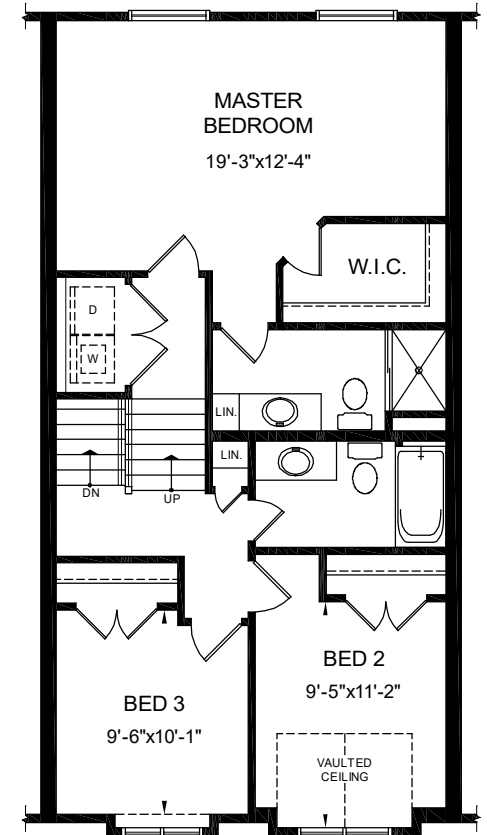

The Westerdam

(walk-out)

1401 + 346 FOR RECREATION ROOM = 1747 SF.

Eleven-Ten

1110

MEADOWLARK RIDGE
BY REMBRANDT HOMES

Basement Plan

346 SQ. FT.

Main Floor

Second Floor

Second Floor
Option 1