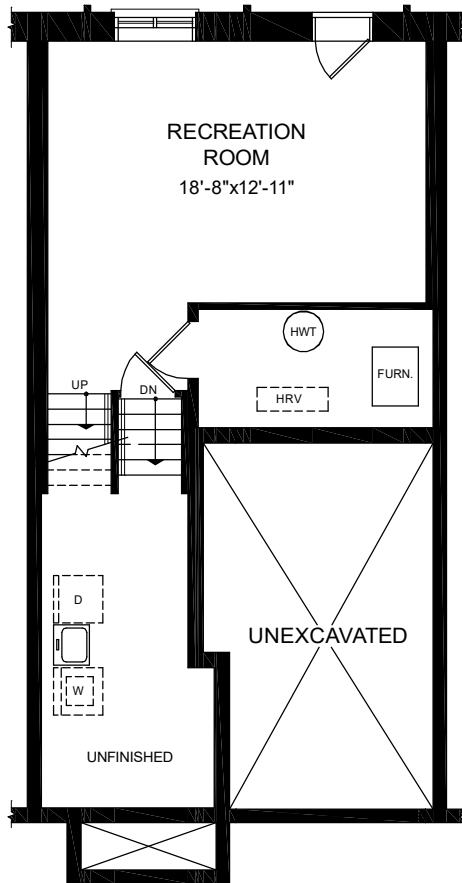

The Westerdam

(walk-out)

1401 + 346 FOR RECREATION ROOM = 1747 SF.

Eleven-Ten

1110

MEADOWLARK RIDGE
BY REMBRANDT HOMES

Basement Plan

346 SQ. FT.

Main Floor

Second Floor

Second Floor
Option 1