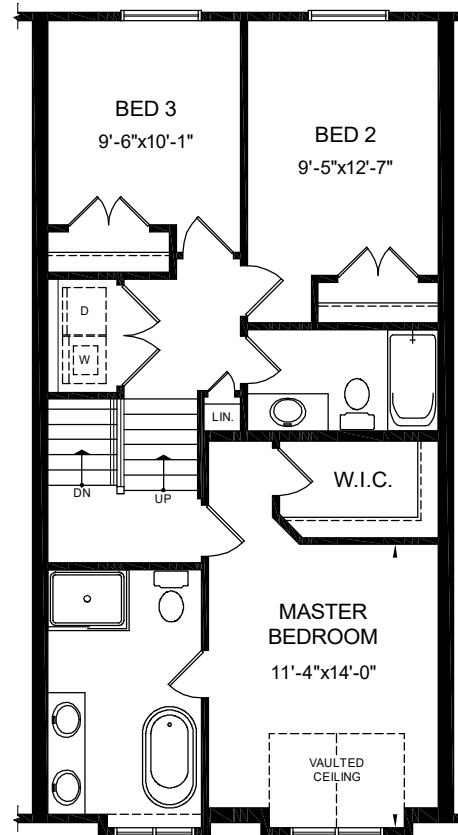

The Westerdam

(walk-out)

1401 + 346 FOR RECREATION ROOM = 1747 SF.

Eleven-Ten

1110

MEADOWLARK RIDGE
BY REMBRANDT HOMES

Basement Plan

346 SQ. FT.

Main Floor

Second Floor

Second Floor
Option 1