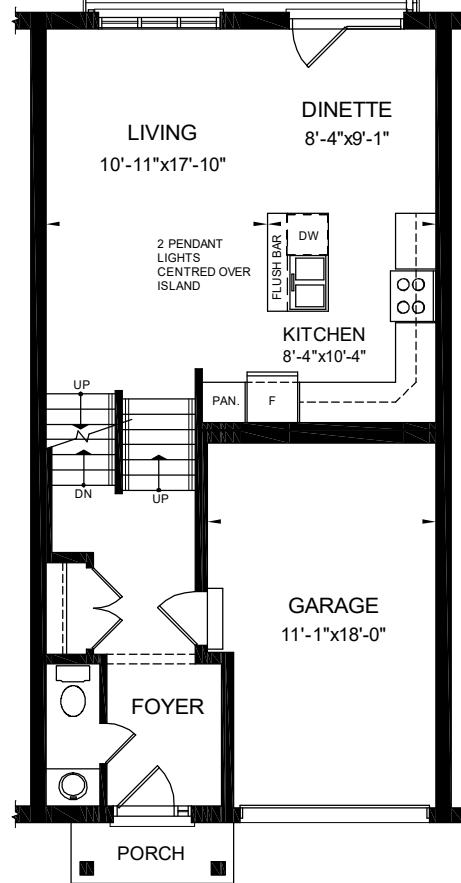

The Westerdam

(walk-out)

1401 + 346 FOR RECREATION ROOM = 1747 SF.

Eleven-Ten

1110

MEADOWLARK RIDGE
BY REMBRANDT HOMES

Basement Plan

346 SQ. FT.

Main Floor

Second Floor

Second Floor
Option 1