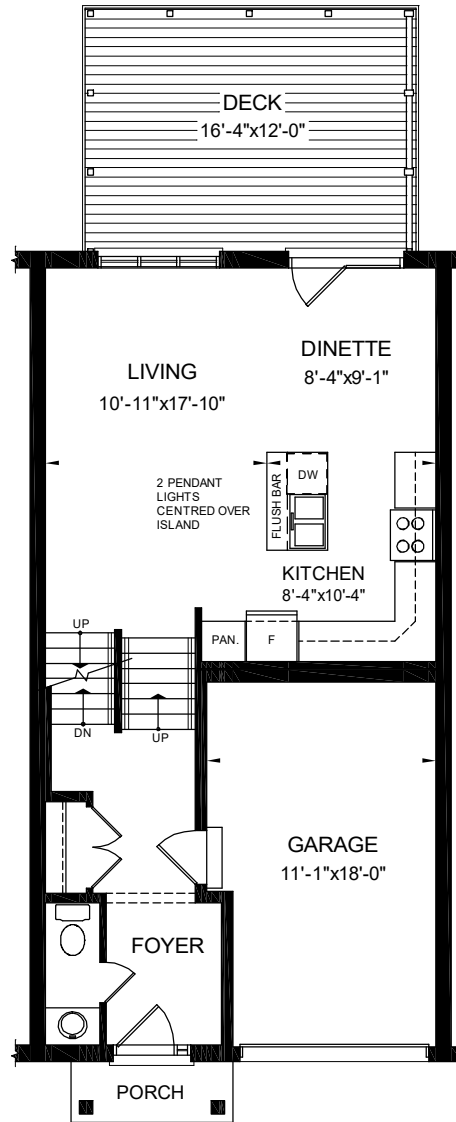

The Westerdam

1401 + 346 FOR RECREATION ROOM = 1747 SF.

Eleven-Ten

1110

MEADOWLARK RIDGE

BY REMBRANDT HOMES

Basement Plan

346 SQ. FT.

Main Floor

Second Floor