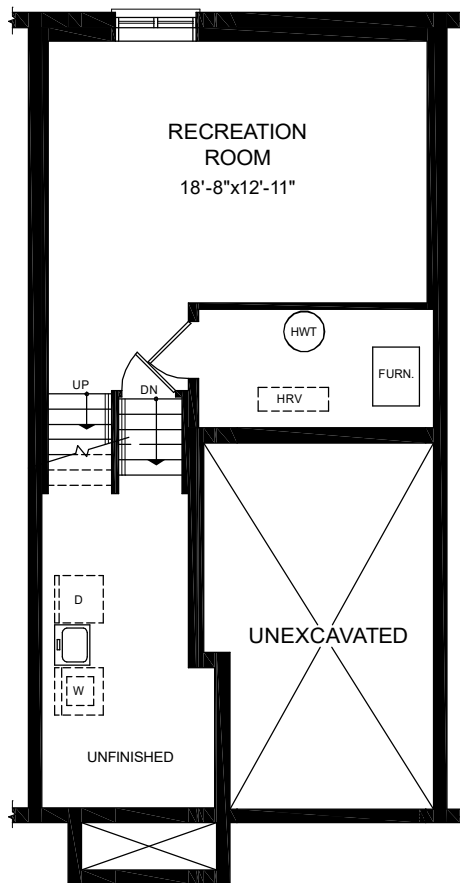

The Westerdam

1401 + 346 FOR RECREATION ROOM = 1747 SF.

Eleven-Ten

1110

MEADOWLARK RIDGE

BY REMBRANDT HOMES

Basement Plan

346 SQ. FT.

Main Floor

Second Floor