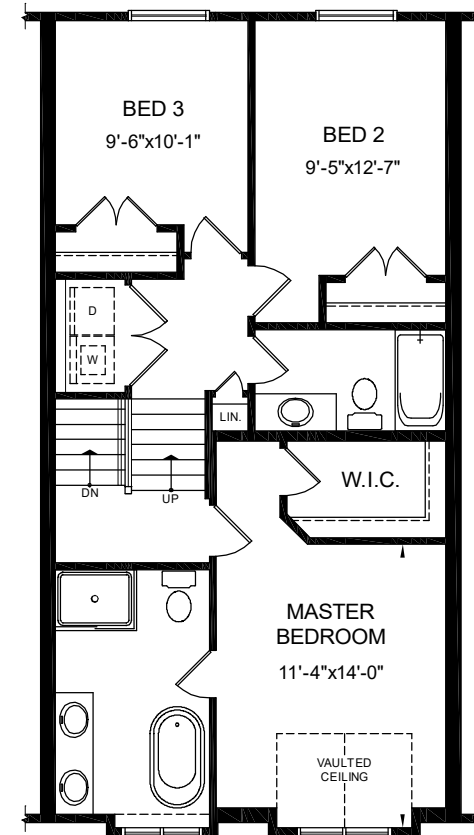

The Westerdam

1401 + 346 FOR RECREATION ROOM = 1747 SF.

Eleven-Ten

1110

MEADOWLARK RIDGE

BY REMBRANDT HOMES

Basement Plan

346 SQ. FT.

Main Floor

Second Floor