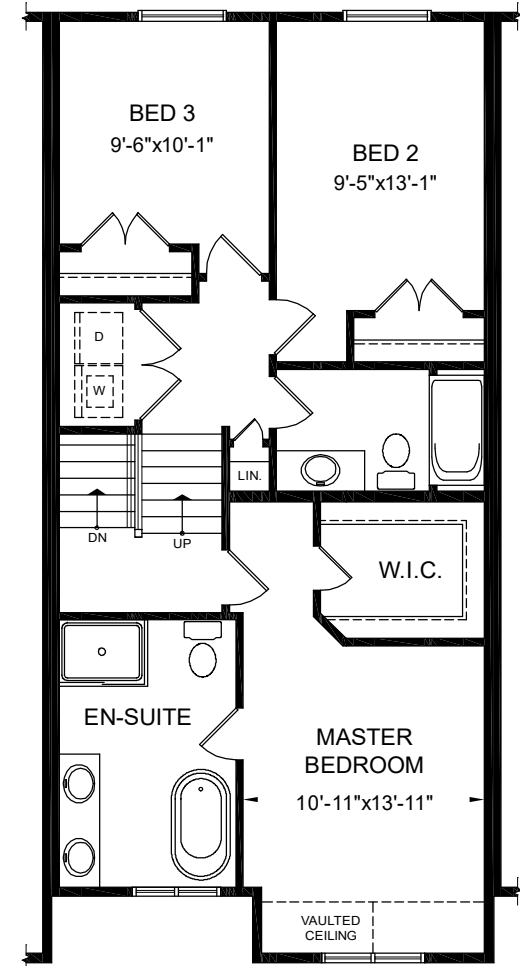

# The New Westerdam

1436 + 346 FOR FAMILY ROOM = 1782 SF.

Basement Plan

346 SQ. FT.

Main Floor

Second Floor