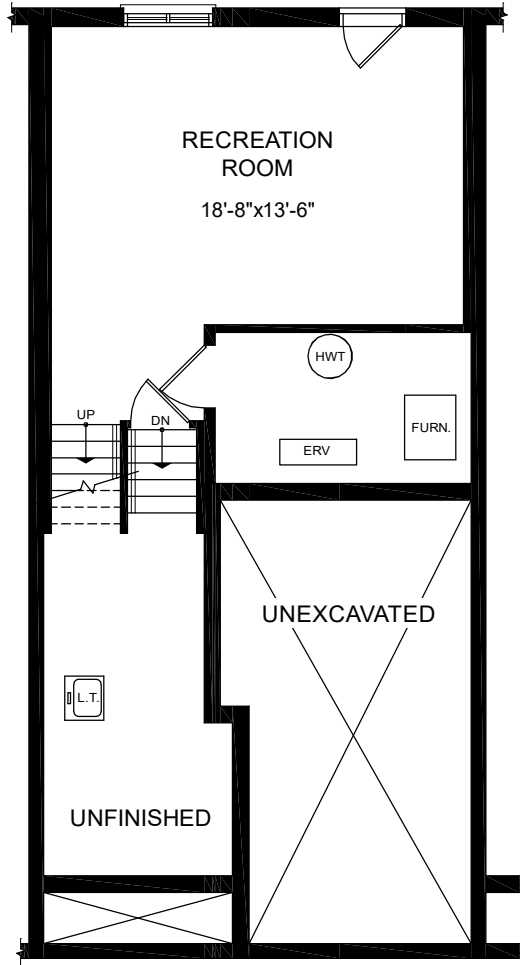

# The New Westerdam

1436 + 346 FOR FAMILY ROOM = 1782 SF.

Basement Plan

346 SQ. FT.

Main Floor

Second Floor