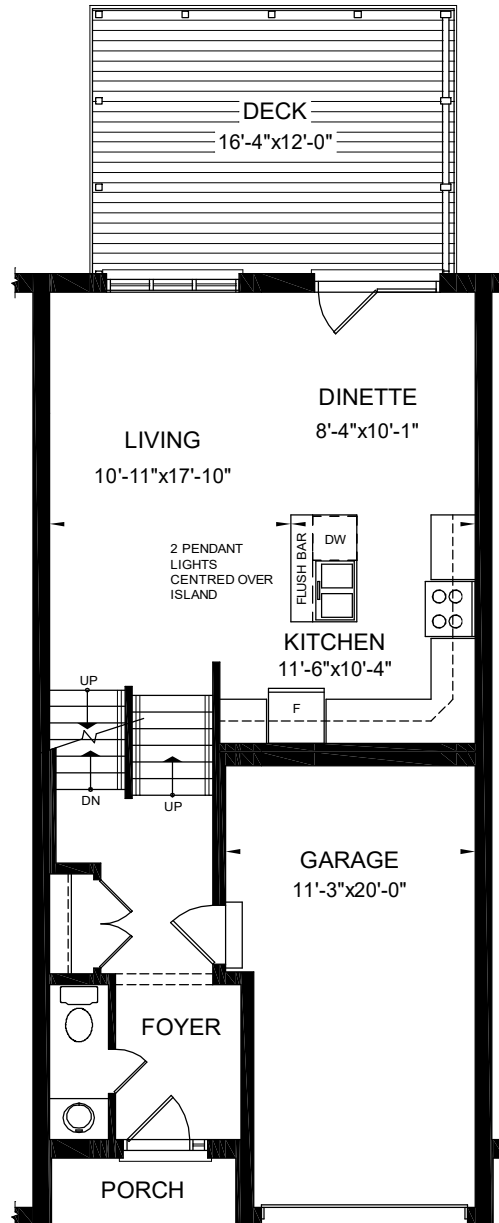

# The New Westerdam

1436 + 346 FOR FAMILY ROOM = 1782 SF.

Basement Plan

346 SQ. FT.

Main Floor

Second Floor