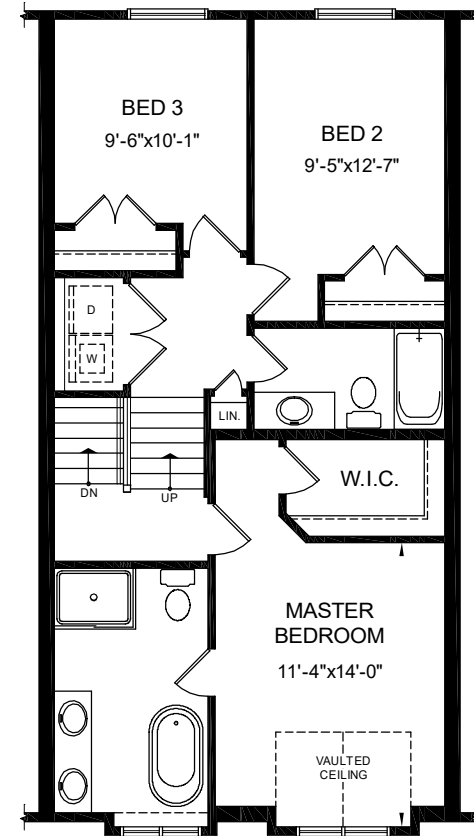

The  
**NEST**

BY REMBRANDT HOMES

**Basement Plan**

346 SQ. FT.

# The Westerdam

1401 + 346 FOR RECREATION ROOM = 1747 SF.

**Main Floor**

**Second Floor**