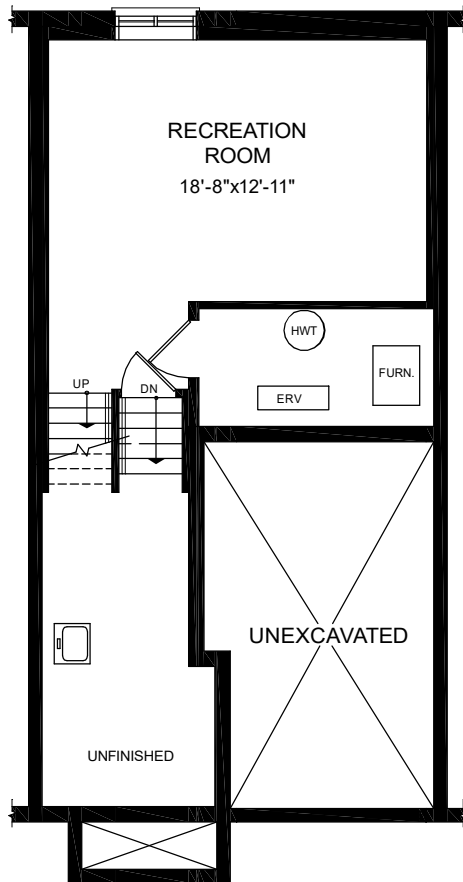

The  
**NEST**

BY REMBRANDT HOMES

**Basement Plan**

346 SQ. FT.

# The Westerdam

1401 + 346 FOR RECREATION ROOM = 1747 SF.

**Main Floor**

**Second Floor**