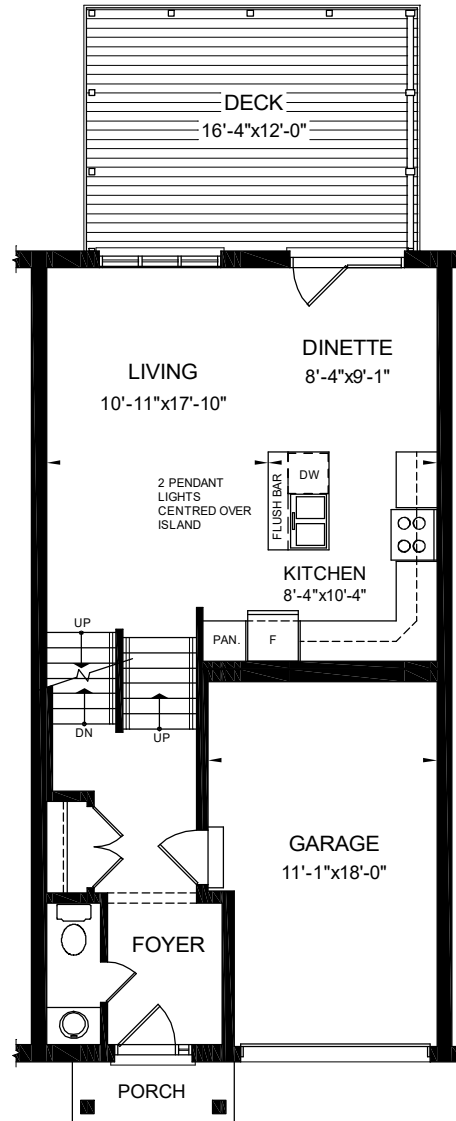

The  
**NEST**

BY REMBRANDT HOMES

**Basement Plan**

346 SQ. FT.

# The Westerdam

1401 + 346 FOR RECREATION ROOM = 1747 SF.

**Main Floor**

**Second Floor**