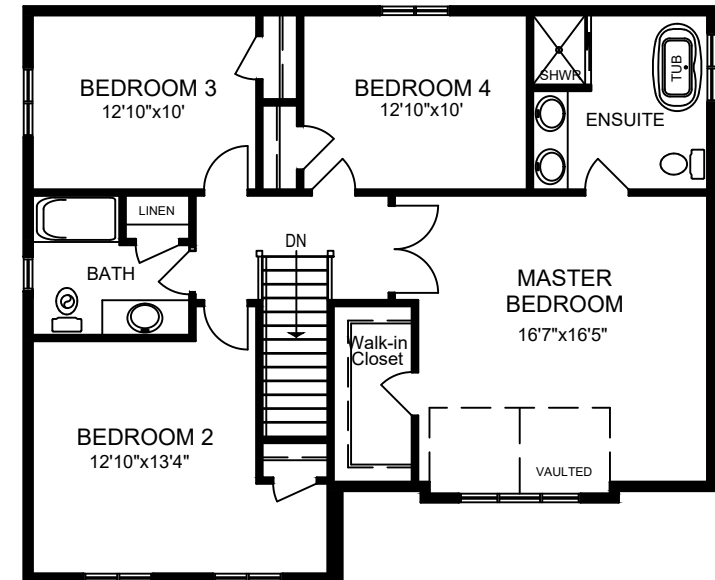

The Cypress 2383 SQ.FT.

Plan dimensions may vary slightly and changes may be made due to on site conditions. Oct. 27, 2020

The Cypress 2383 SQ.FT.

UNFINISHED BASEMENT PLAN
OPTIONAL FINISHED AREA 976 SQ.FT.

MAIN FLOOR PLAN - 1179 SQ.FT.

SECOND FLOOR PLAN - 1204 SQ.FT.