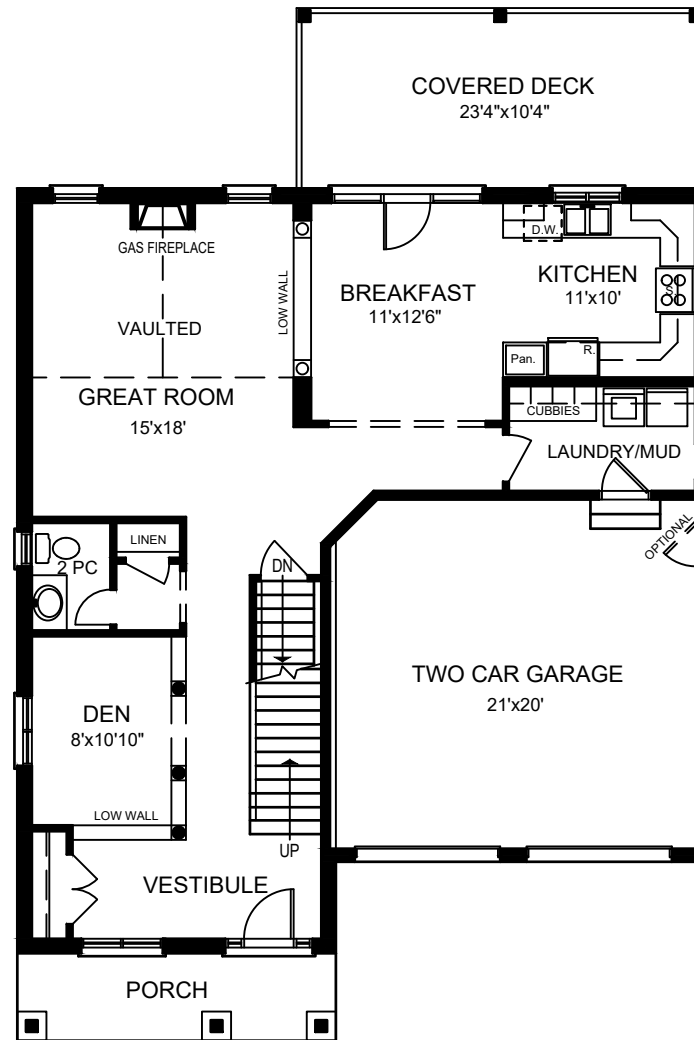

The Cypress 2383 SQ.FT.

Plan dimensions may vary slightly and changes may be made due to on site conditions. Oct. 27, 2020

The Cypress 2383 SQ.FT.

UNFINISHED BASEMENT PLAN
OPTIONAL FINISHED AREA 976 SQ.FT.

MAIN FLOOR PLAN - 1179 SQ.FT.

SECOND FLOOR PLAN - 1204 SQ.FT.