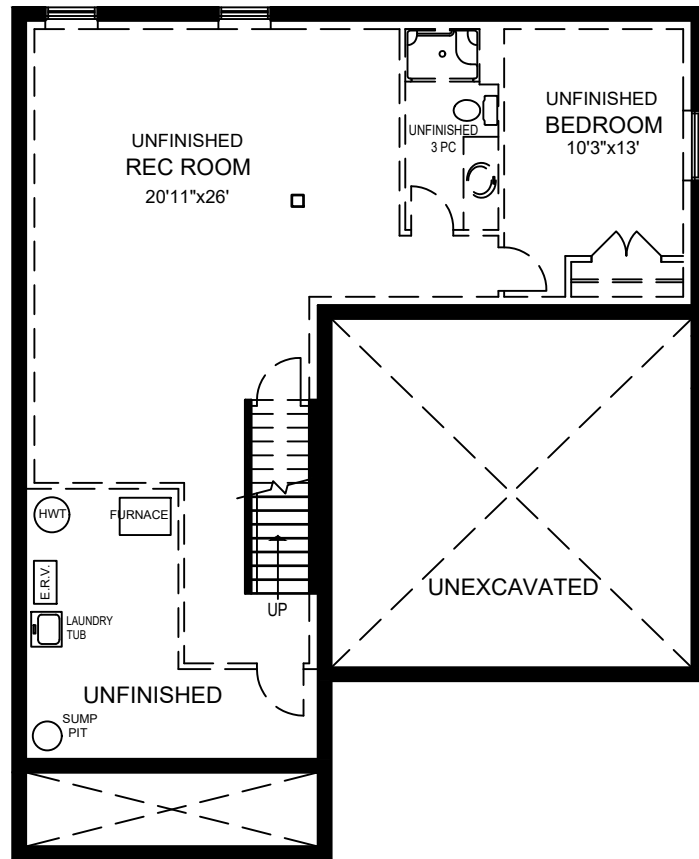

The Cypress 2383 SQ.FT.

Plan dimensions may vary slightly and changes may be made due to on site conditions. Oct. 27, 2020

The Cypress 2383 SQ.FT.

UNFINISHED BASEMENT PLAN
OPTIONAL FINISHED AREA 976 SQ.FT.

MAIN FLOOR PLAN - 1179 SQ.FT.

SECOND FLOOR PLAN - 1204 SQ.FT.