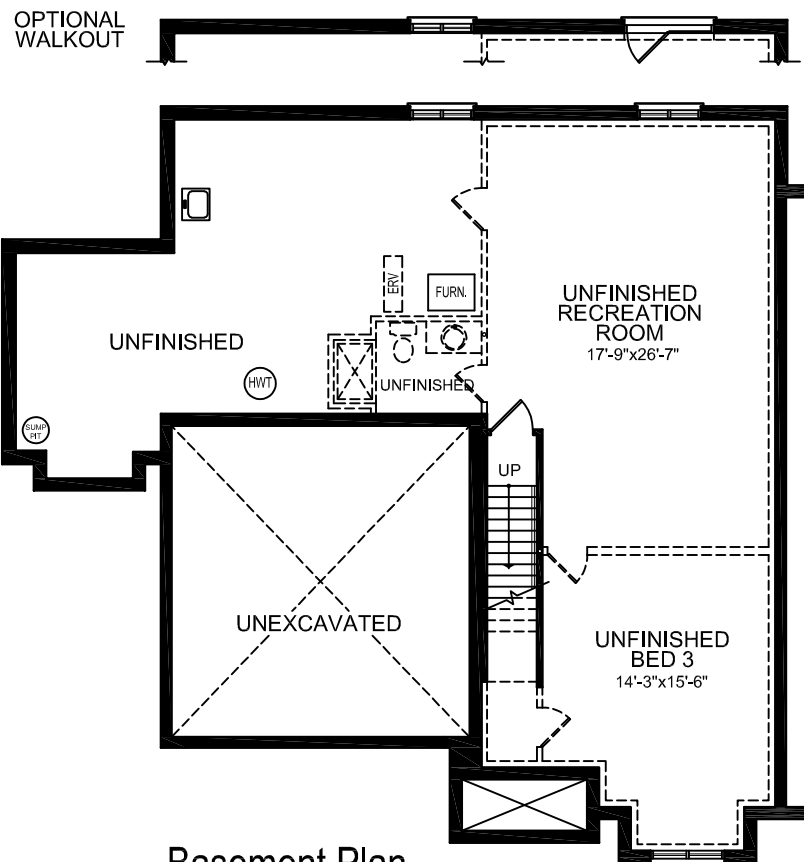

Upper West

BY REMBRANDT HOMES

The Grandview

1485 SQ.FT.

Basement Plan

UNFINISHED BASEMENT PLAN OPTIONAL FINISHED AREA = 914 SQ.FT.

Main Floor

ARTIST'S CONCEPT

Sizes are approximate and subject to change (June 2022)