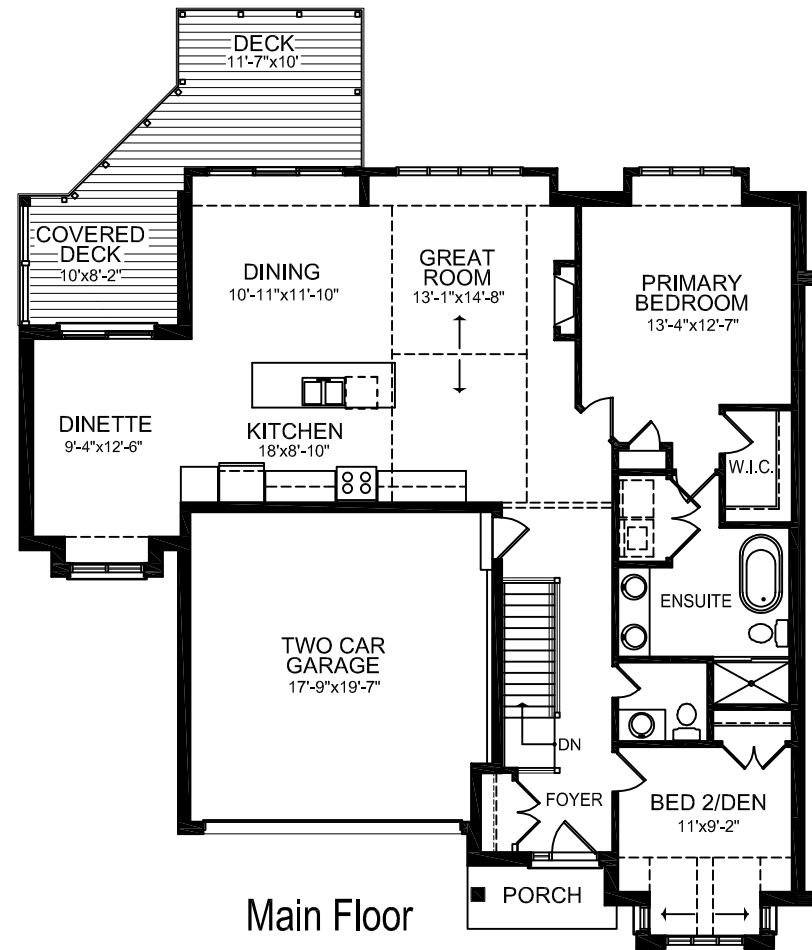

Upper West

BY REMBRANDT HOMES

The Grandview

1485 SQ.FT.

Basement Plan

UNFINISHED BASEMENT PLAN OPTIONAL FINISHED AREA = 914 SQ.FT.

Main Floor

ARTIST'S CONCEPT

Sizes are approximate and subject to change (June 2022)