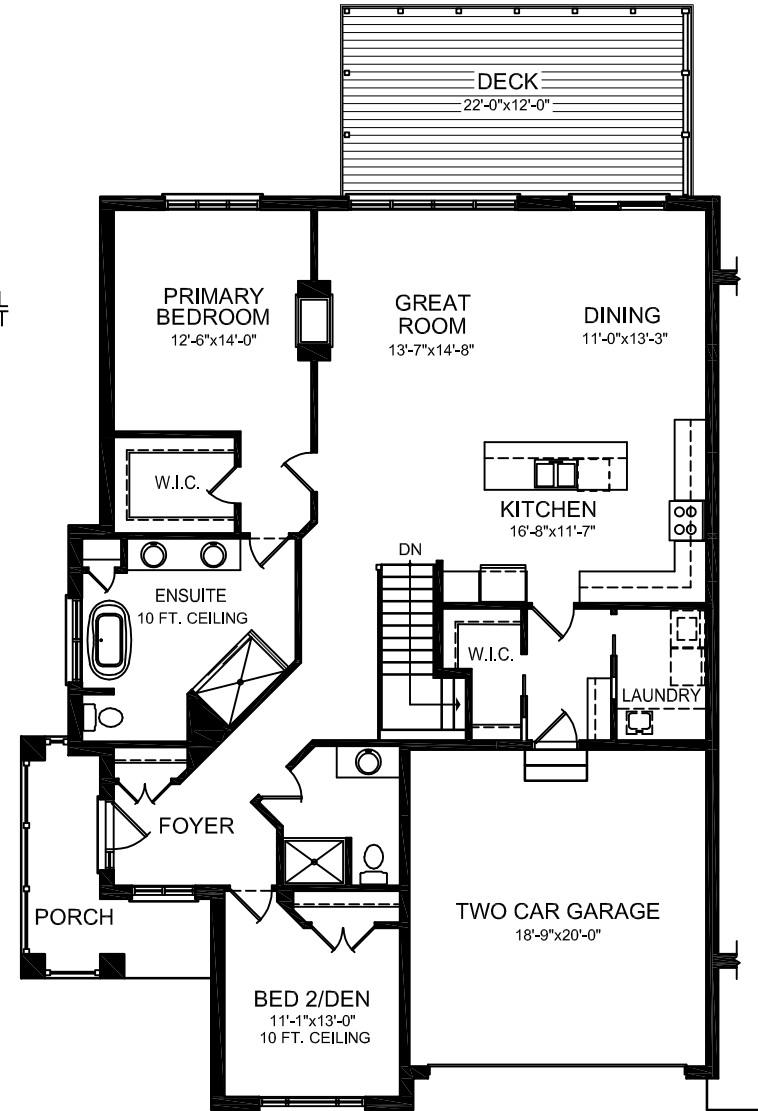

Upper West

BY REMBRANDT HOMES

The Pine

1728 SQ.FT.

Basement Plan

UNFINISHED BASEMENT PLAN OPTIONAL FINISHED AREA = 1306 SQ.FT.

Main Floor

1728 SQ.FT.

ARTIST'S CONCEPT

Sizes are approximate and subject to change (June 2022)