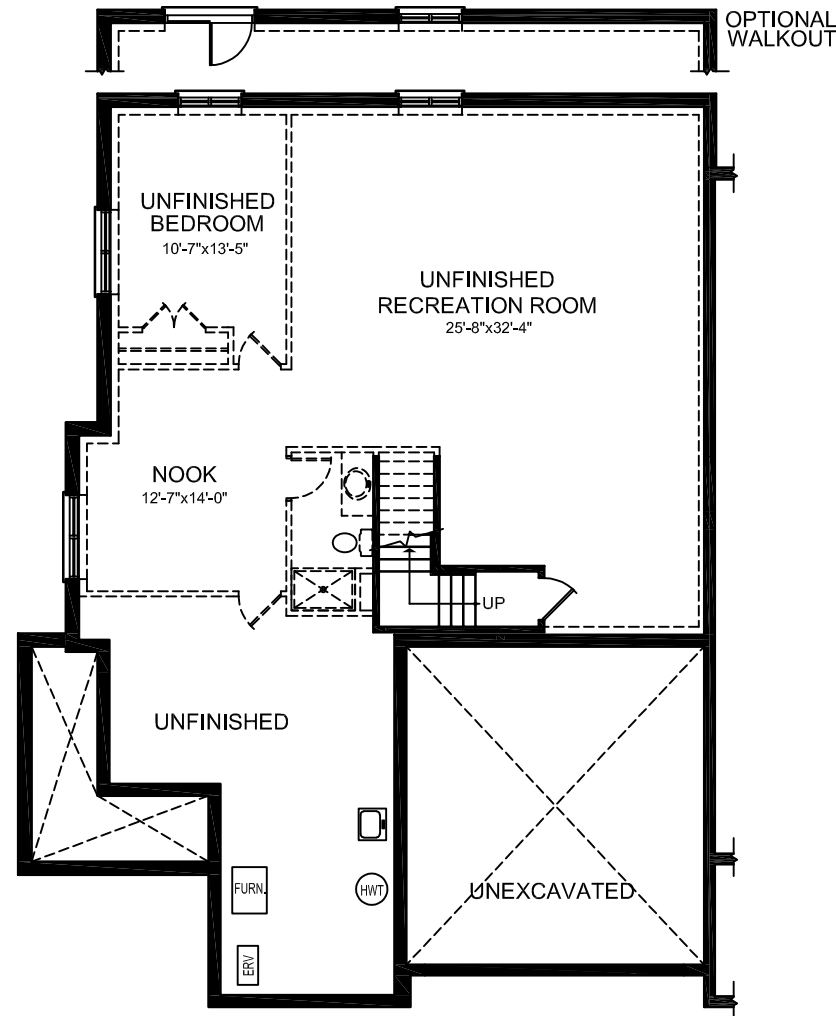

Upper West

BY REMBRANDT HOMES

The Pine

1728 SQ.FT.

Basement Plan

UNFINISHED BASEMENT PLAN OPTIONAL FINISHED AREA = 1306 SQ.FT.

Main Floor

1728 SQ.FT.

ARTIST'S CONCEPT

Sizes are approximate and subject to change (June 2022)