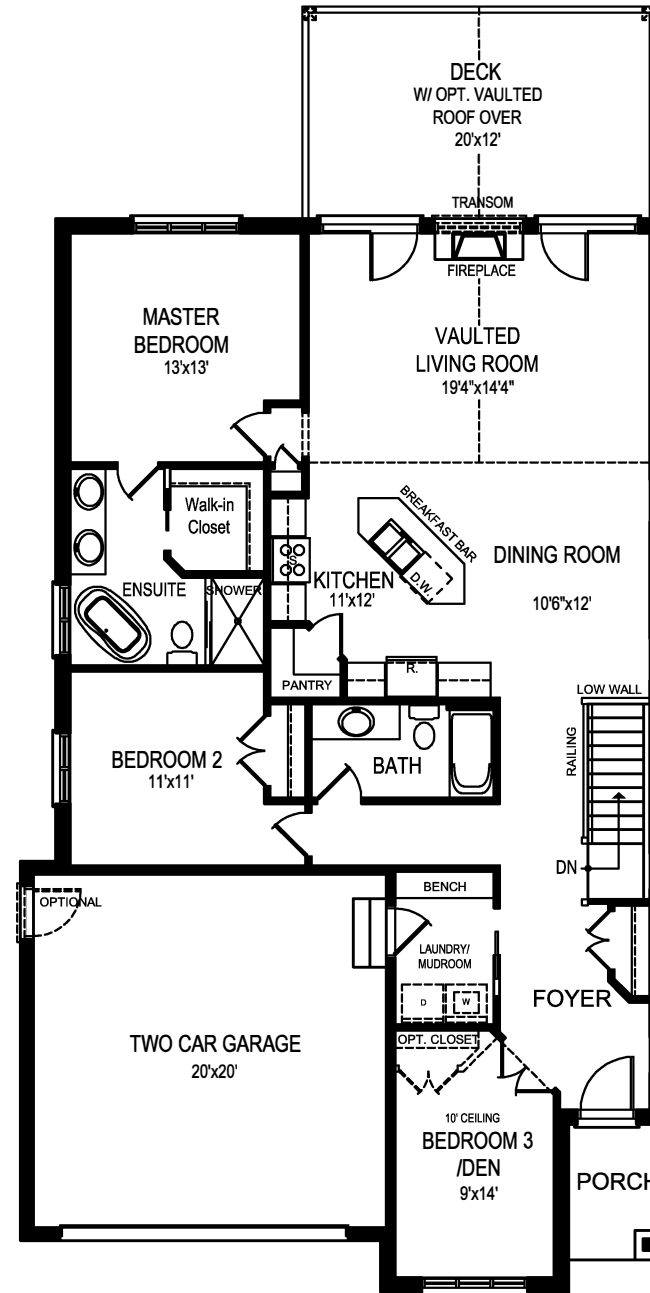

The Allure 1605 SQ.FT.

Artist Concept Only. Plan dimensions may vary slightly and changes may be made due to on site conditions. Feb. 13/20

The Allure 1605 SQ.FT.

UNFINISHED BASEMENT PLAN
 OPTIONAL FINISHED AREA 809 SQ.FT.

MAIN FLOOR PLAN - 1605 SQ.FT.