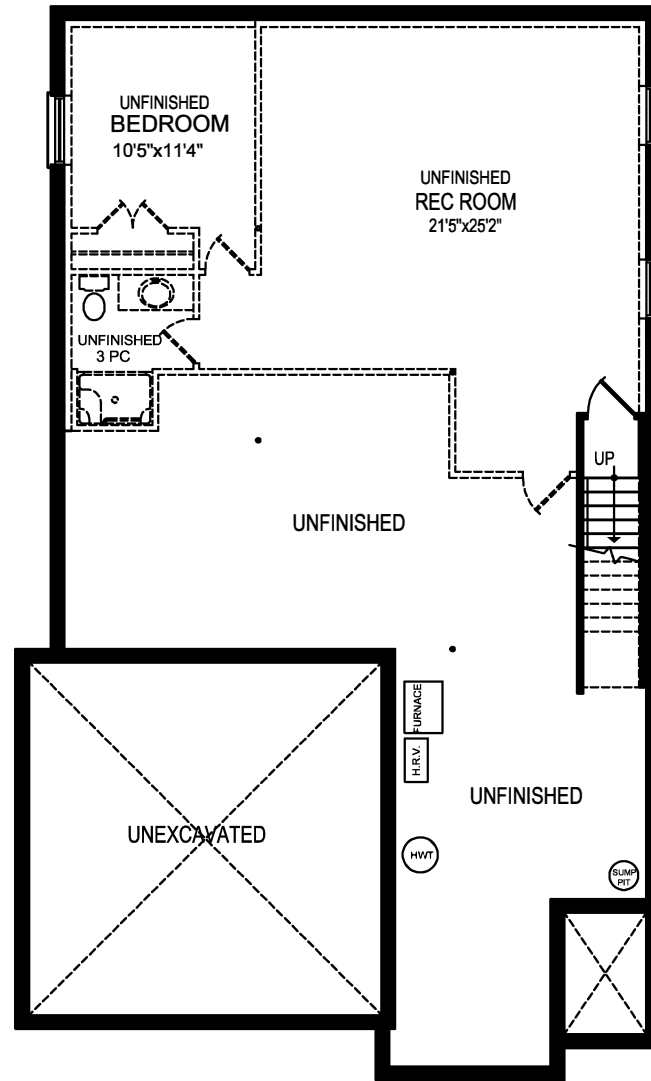

The Allure 1605 SQ.FT.

Artist Concept Only. Plan dimensions may vary slightly and changes may be made due to on site conditions. Feb. 13/20

The Allure 1605 SQ.FT.

UNFINISHED BASEMENT PLAN
 OPTIONAL FINISHED AREA 809 SQ.FT.

MAIN FLOOR PLAN - 1605 SQ.FT.