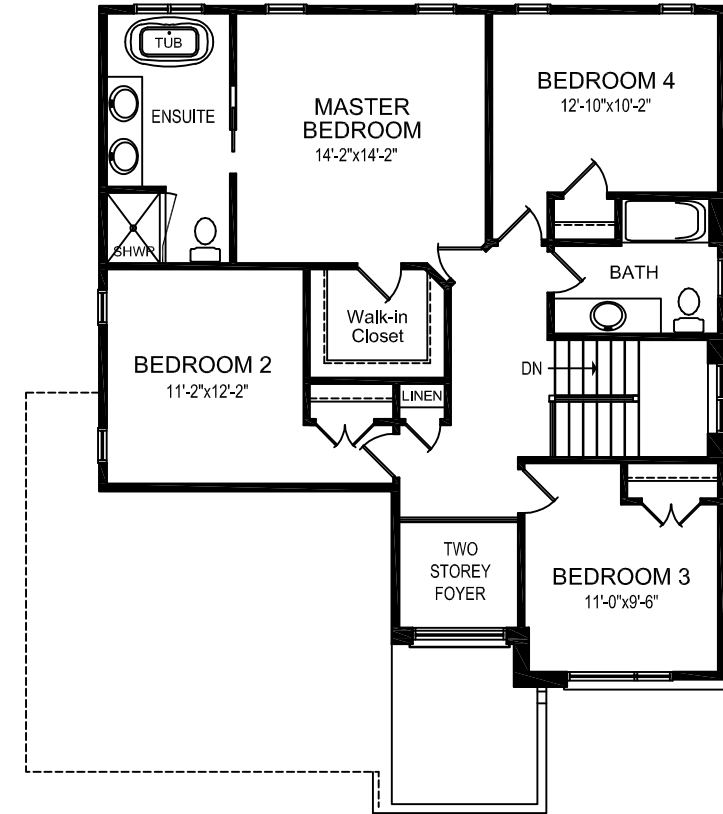

The Edge (modern) 2214 SQ.FT.

Artist concept only. Plan dimensions may vary slightly and changes may be made due to on site conditions. July 9, 2021

The Edge (modern) 2214 SQ.FT.

UNFINISHED BASEMENT PLAN
 OPTIONAL FINISHED AREA 739 SQ.FT.

MAIN FLOOR PLAN - 1089 sq.ft.

SECOND FLOOR PLAN - 1125 sq.ft.
 PLUS 40 SQ.FT. SPACE OPEN TO BELOW