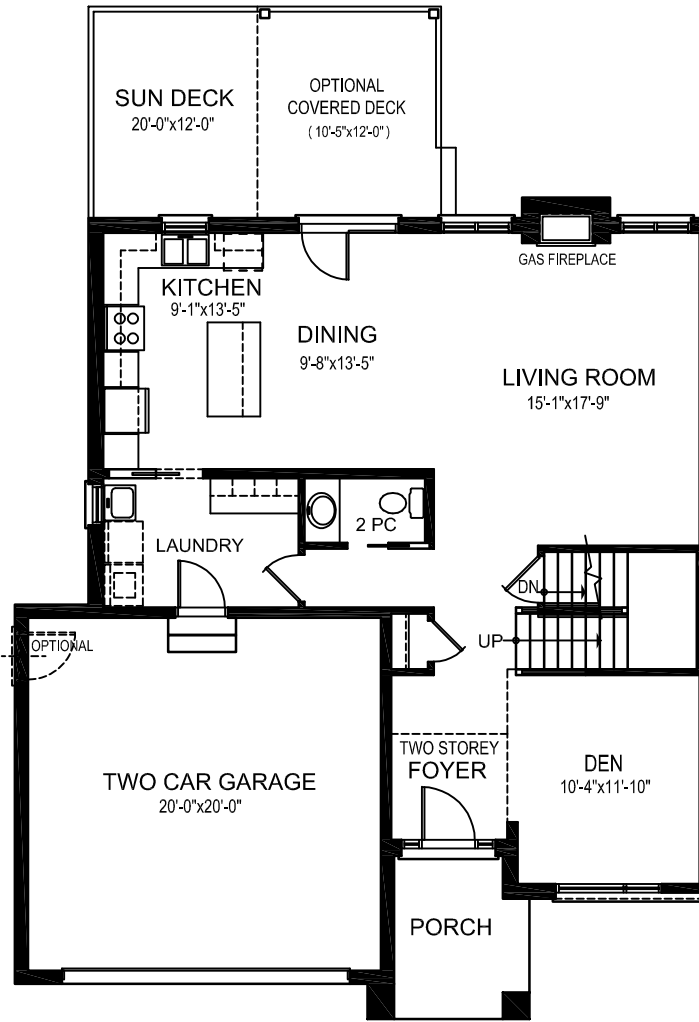

The Edge (modern) 2214 SQ.FT.

Artist concept only. Plan dimensions may vary slightly and changes may be made due to on site conditions. July 9, 2021

The Edge (modern) 2214 SQ.FT.

UNFINISHED BASEMENT PLAN
 OPTIONAL FINISHED AREA 739 SQ.FT.

MAIN FLOOR PLAN - 1089 sq.ft.

SECOND FLOOR PLAN - 1125 sq.ft.
 PLUS 40 SQ.FT. SPACE OPEN TO BELOW