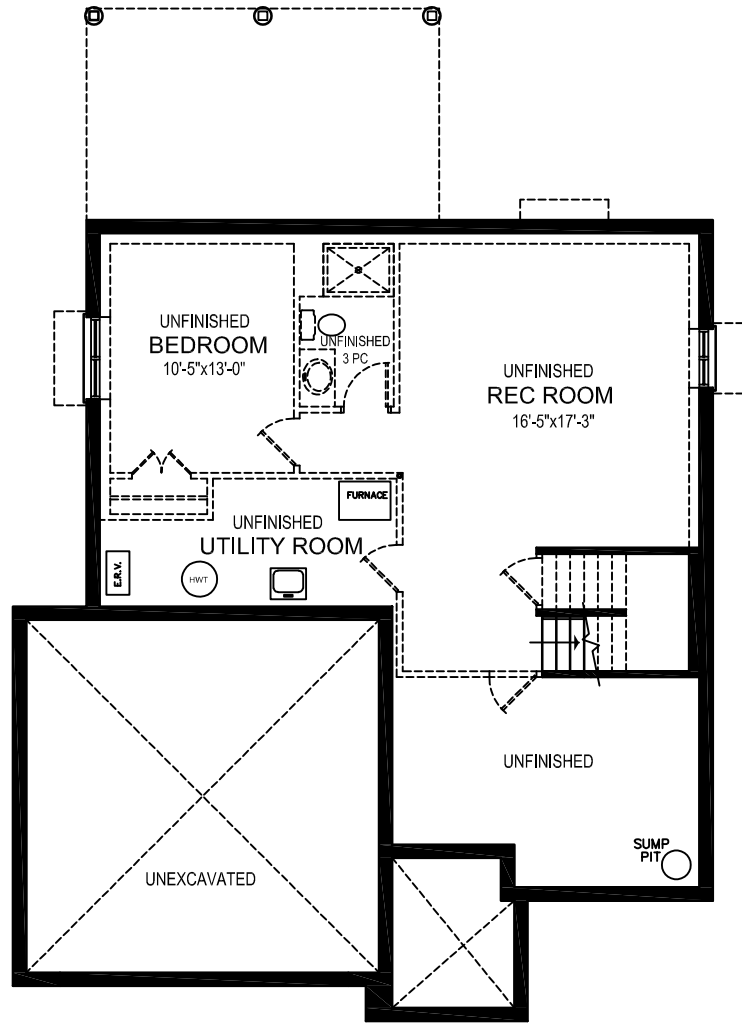

The Edge (modern) 2214 SQ.FT.

Artist concept only. Plan dimensions may vary slightly and changes may be made due to on site conditions. July 9, 2021

The Edge (modern) 2214 SQ.FT.

UNFINISHED BASEMENT PLAN
 OPTIONAL FINISHED AREA 739 SQ.FT.

MAIN FLOOR PLAN - 1089 sq.ft.

SECOND FLOOR PLAN - 1125 sq.ft.
 PLUS 40 SQ.FT. SPACE OPEN TO BELOW