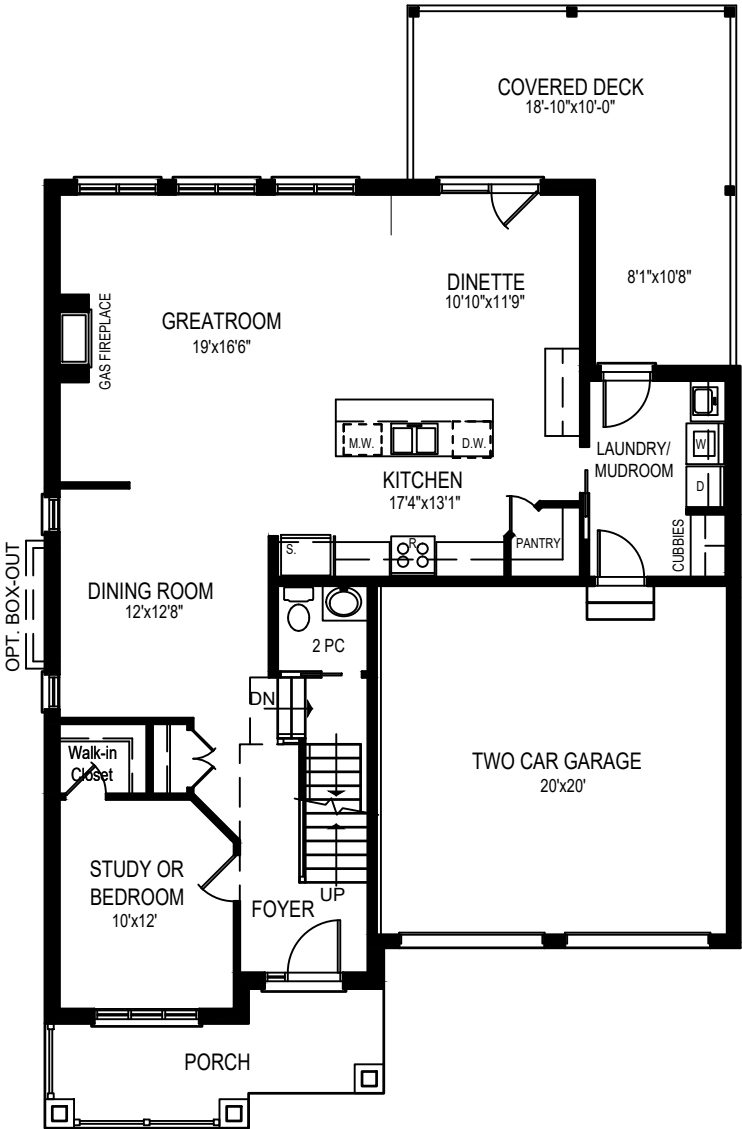

The Terrace 2526 SQ.FT.

Artist Concept Only. Plan dimensions may vary slightly and changes may be made due to on site conditions. Sept. 22, 2021.

The Terrace 2526 SQ.FT.

UNFINISHED BASEMENT PLAN
OPTIONAL FINISHED AREA 950 SQ.FT.

MAIN FLOOR PLAN - 1300 sq.ft.

SECOND FLOOR PLAN - 1226 sq.ft.

Artist Concept Only. Plan dimensions may vary slightly and changes may be made due to on site conditions. Sept. 22, 2021.