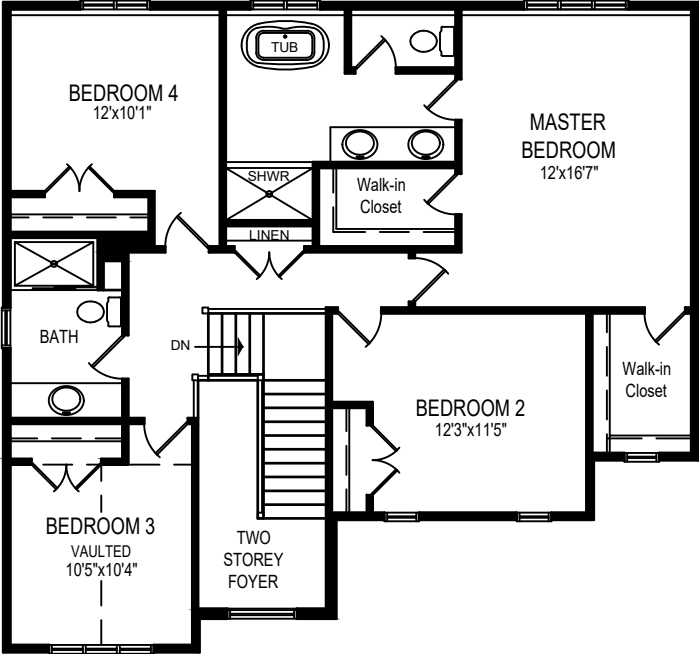

The Terrace 2526 SQ.FT.

Artist Concept Only. Plan dimensions may vary slightly and changes may be made due to on site conditions. Sept. 22, 2021.

The Terrace 2526 SQ.FT.

UNFINISHED BASEMENT PLAN
OPTIONAL FINISHED AREA 950 SQ.FT.

MAIN FLOOR PLAN - 1300 sq.ft.

SECOND FLOOR PLAN - 1226 sq.ft.

Artist Concept Only. Plan dimensions may vary slightly and changes may be made due to on site conditions. Sept. 22, 2021.