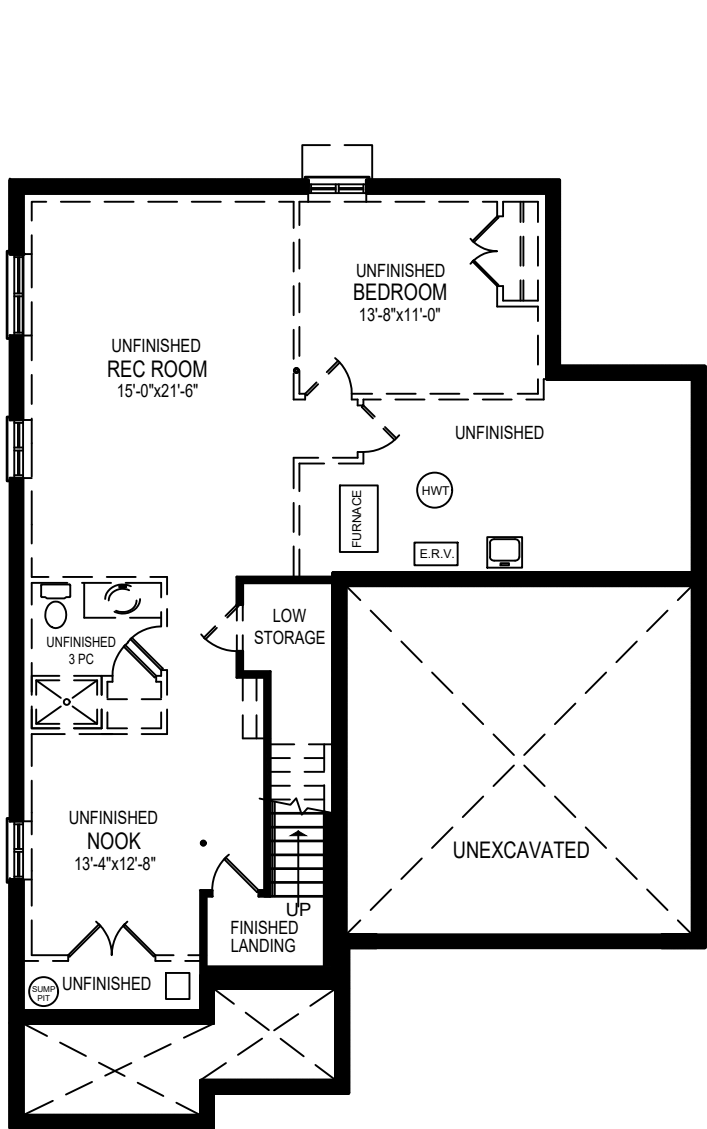

The Terrace 2526 SQ.FT.

Artist Concept Only. Plan dimensions may vary slightly and changes may be made due to on site conditions. Sept. 22, 2021.

The Terrace 2526 SQ.FT.

UNFINISHED BASEMENT PLAN
OPTIONAL FINISHED AREA 950 SQ.FT.

MAIN FLOOR PLAN - 1300 sq.ft.

SECOND FLOOR PLAN - 1226 sq.ft.

Artist Concept Only. Plan dimensions may vary slightly and changes may be made due to on site conditions. Sept. 22, 2021.