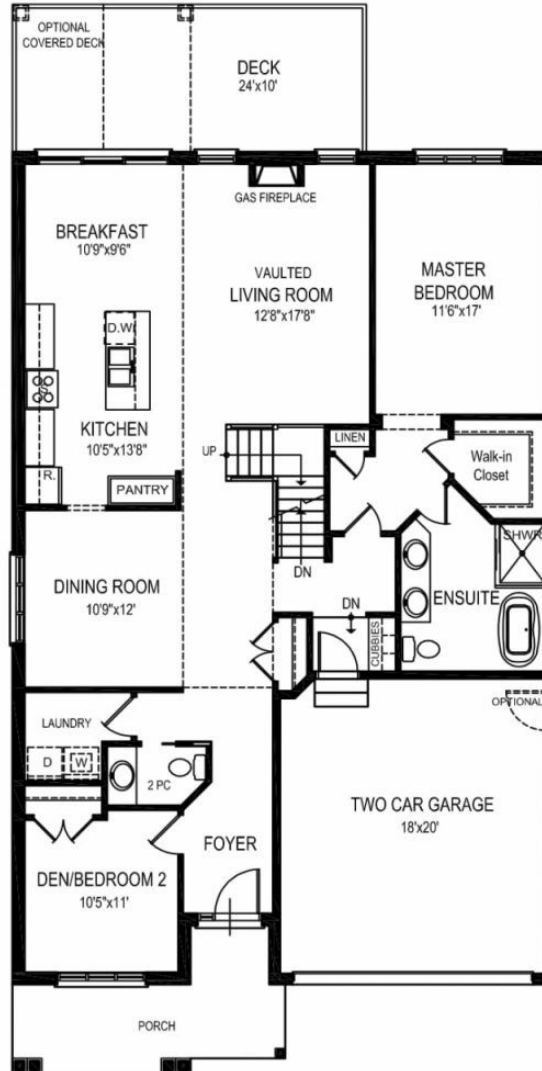

The Gallery 2254 SQ.FT.

Artist Concept Only. Plan dimensions may vary slightly and changes may be made due to on site conditions. Jan. 16, 2019

The Gallery 2254 SQ.FT.

UNFINISHED BASEMENT PLAN
OPTIONAL FINISHED AREA 903 SQ.FT.

MAIN FLOOR PLAN - 1675 SQ.FT.

SECOND FLOOR PLAN - 579 SQ.FT.

Plan dimensions may vary slightly and changes may be made due to on site conditions. Sept. 21, 2021