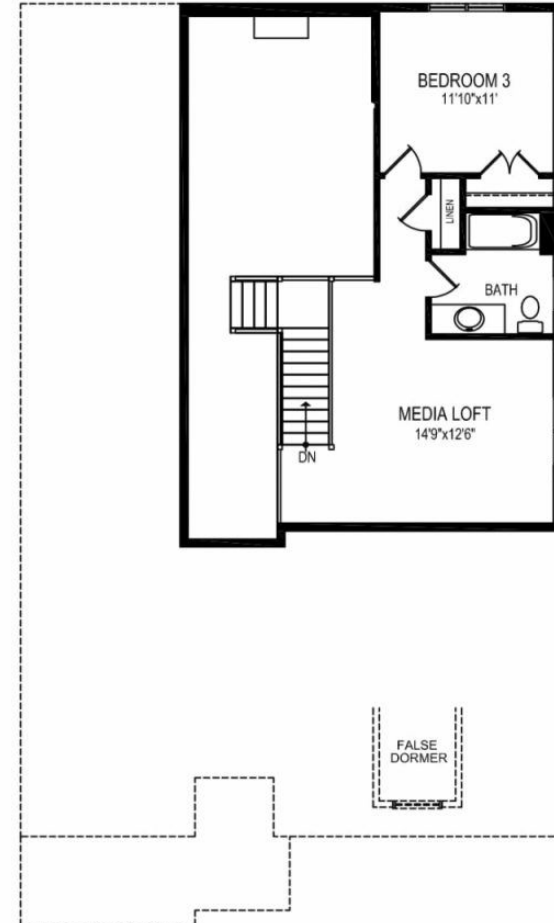

The Gallery 2254 SQ.FT.

Artist Concept Only. Plan dimensions may vary slightly and changes may be made due to on site conditions. Jan. 16, 2019

The Gallery 2254 SQ.FT.

UNFINISHED BASEMENT PLAN
OPTIONAL FINISHED AREA 903 SQ.FT.

MAIN FLOOR PLAN - 1675 SQ.FT.

SECOND FLOOR PLAN - 579 SQ.FT.

Plan dimensions may vary slightly and changes may be made due to on site conditions. Sept. 21, 2021