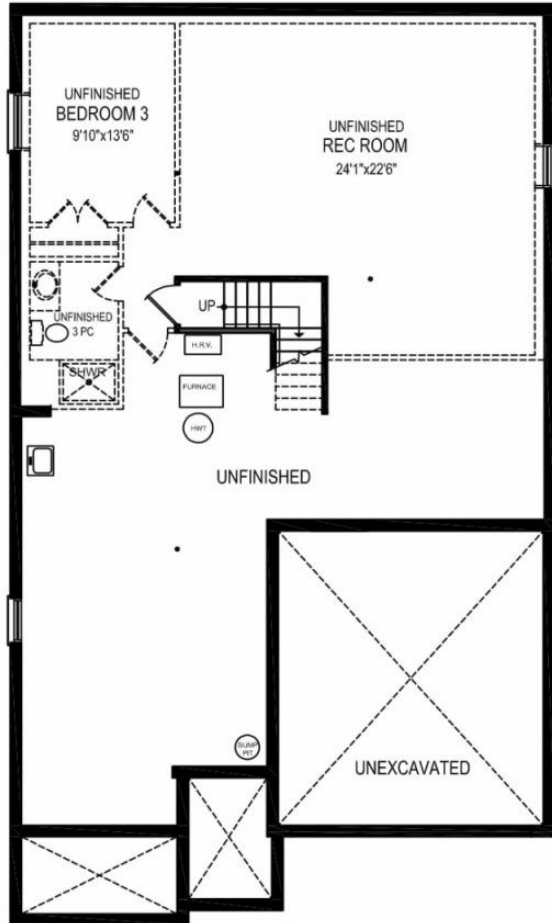

The Gallery 2254 SQ.FT.

Artist Concept Only. Plan dimensions may vary slightly and changes may be made due to on site conditions. Jan. 16, 2019

The Gallery 2254 SQ.FT.

UNFINISHED BASEMENT PLAN
OPTIONAL FINISHED AREA 903 SQ.FT.

MAIN FLOOR PLAN - 1675 SQ.FT.

SECOND FLOOR PLAN - 579 SQ.FT.

Plan dimensions may vary slightly and changes may be made due to on site conditions. Sept. 21, 2021