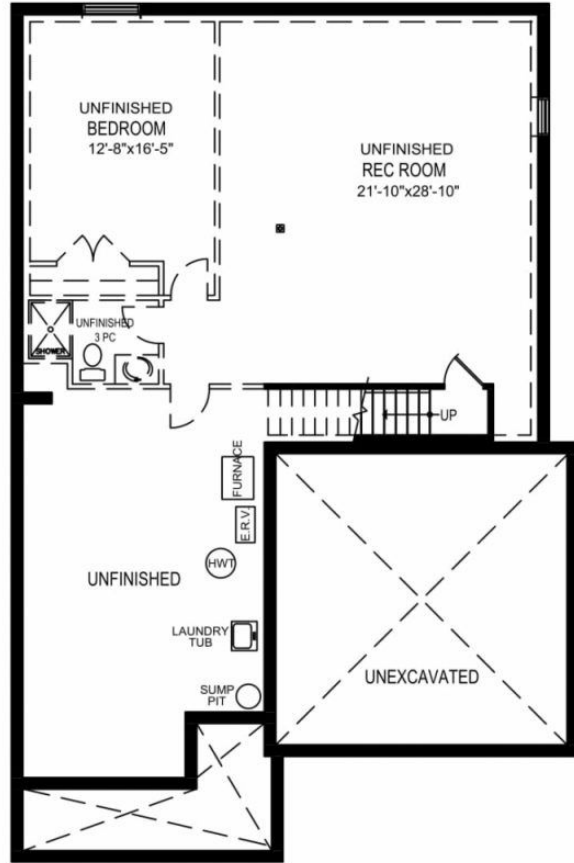

The Hampton 1527 SQ.FT.

Plan dimensions may vary slightly and changes may be made due to on site conditions. Feb. 4, 2019.

The Hampton 1527 SQ.FT.

UNFINISHED BASEMENT PLAN
OPTIONAL FINISHED AREA 1002 SQ.FT.

MAIN FLOOR PLAN - 1527 SQ.FT.