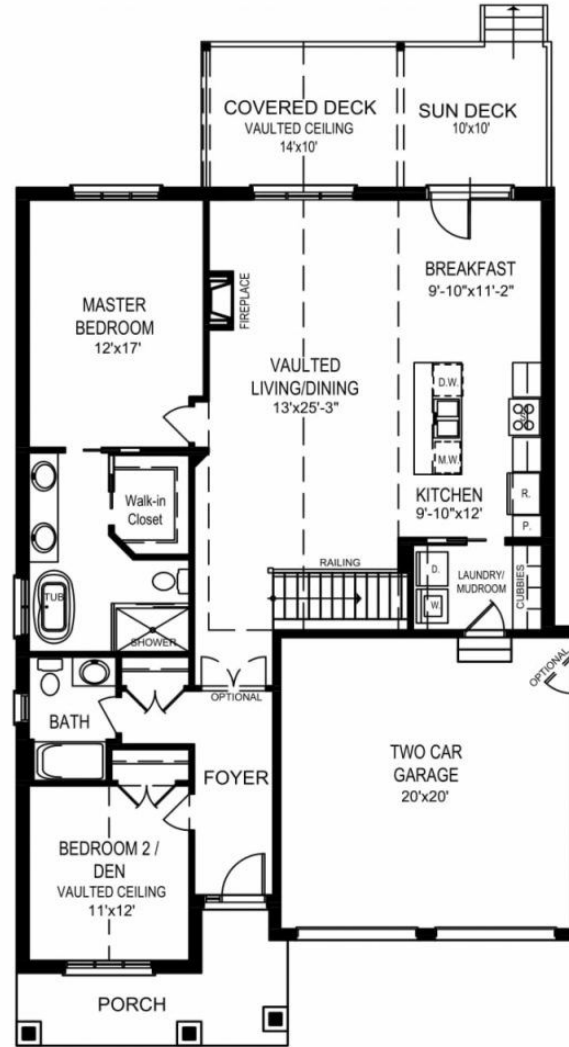

The Hampton 1527 SQ.FT.

Plan dimensions may vary slightly and changes may be made due to on site conditions. Feb. 4, 2019.

The Hampton 1527 SQ.FT.

UNFINISHED BASEMENT PLAN
OPTIONAL FINISHED AREA 1002 SQ.FT.

MAIN FLOOR PLAN - 1527 SQ.FT.