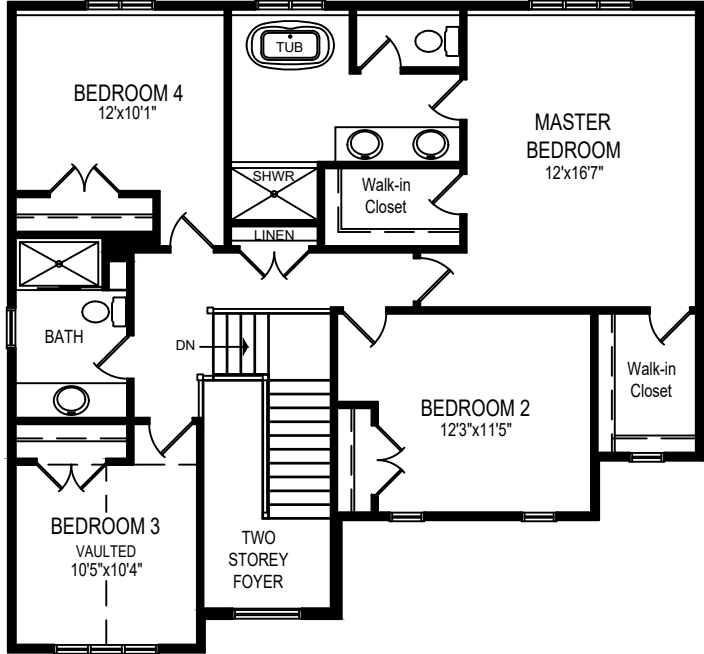

The Terrace 2526 SQ.FT.

Artist Concept Only. Plan dimensions may vary slightly and changes may be made due to on site conditions. Sept. 22, 2021.

The Terrace 2526 SQ.FT.

UNFINISHED BASEMENT PLAN
OPTIONAL FINISHED AREA 950 SQ.FT.

MAIN FLOOR PLAN - 1300 sq.ft.

SECOND FLOOR PLAN - 1226 sq.ft.

Artist Concept Only. Plan dimensions may vary slightly and changes may be made due to on site conditions. Sept. 22, 2021.