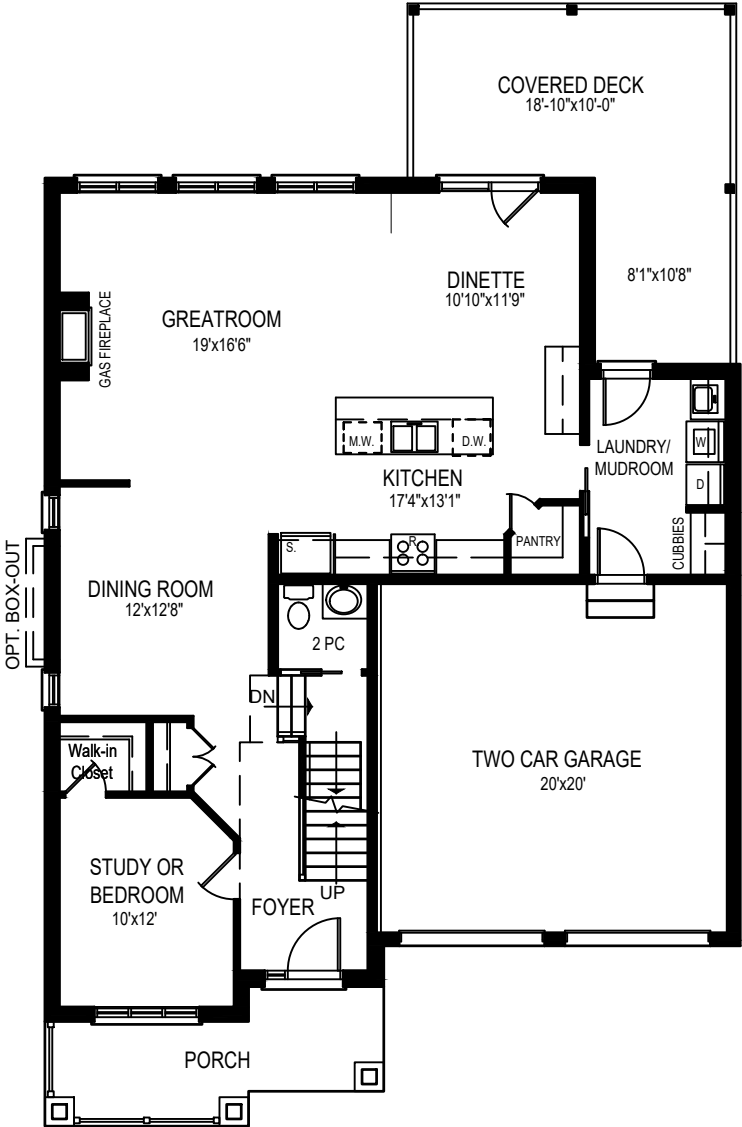

The Terrace 2526 SQ.FT.

Artist Concept Only. Plan dimensions may vary slightly and changes may be made due to on site conditions. Sept. 22, 2021.

The Terrace 2526 SQ.FT.

UNFINISHED BASEMENT PLAN
OPTIONAL FINISHED AREA 950 SQ.FT.

MAIN FLOOR PLAN - 1300 sq.ft.

SECOND FLOOR PLAN - 1226 sq.ft.

Artist Concept Only. Plan dimensions may vary slightly and changes may be made due to on site conditions. Sept. 22, 2021.