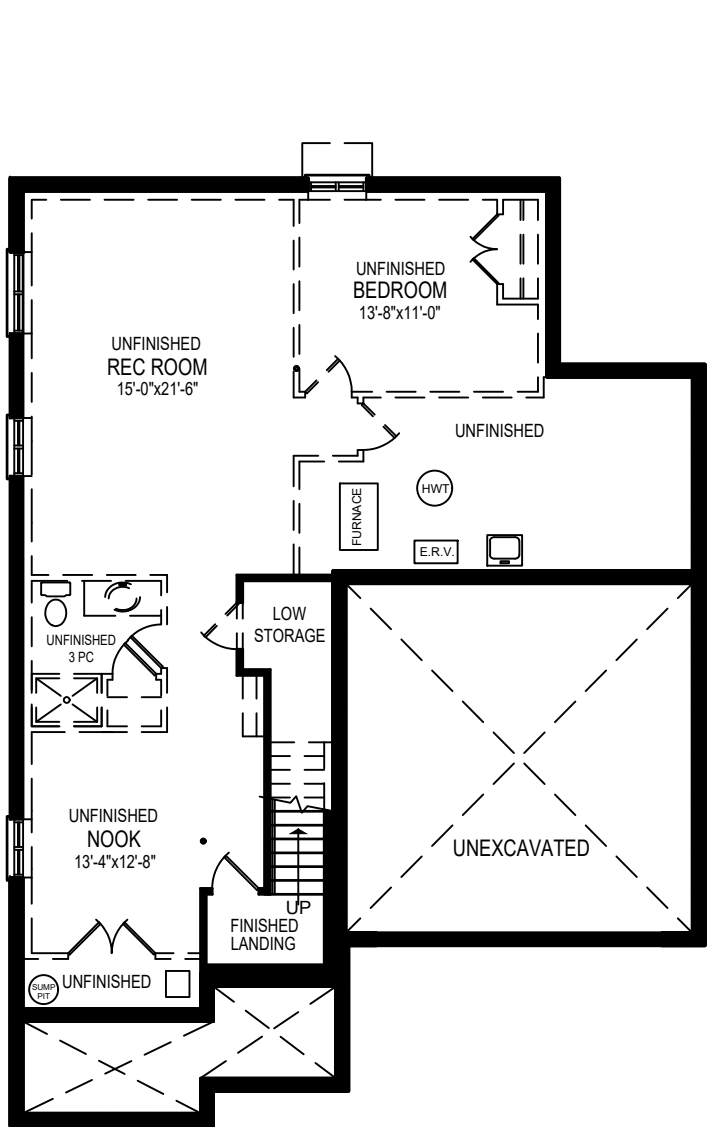

The Terrace 2526 SQ.FT.

Artist Concept Only. Plan dimensions may vary slightly and changes may be made due to on site conditions. Sept. 22, 2021.

The Terrace 2526 SQ.FT.

UNFINISHED BASEMENT PLAN
OPTIONAL FINISHED AREA 950 SQ.FT.

MAIN FLOOR PLAN - 1300 sq.ft.

SECOND FLOOR PLAN - 1226 sq.ft.

Artist Concept Only. Plan dimensions may vary slightly and changes may be made due to on site conditions. Sept. 22, 2021.