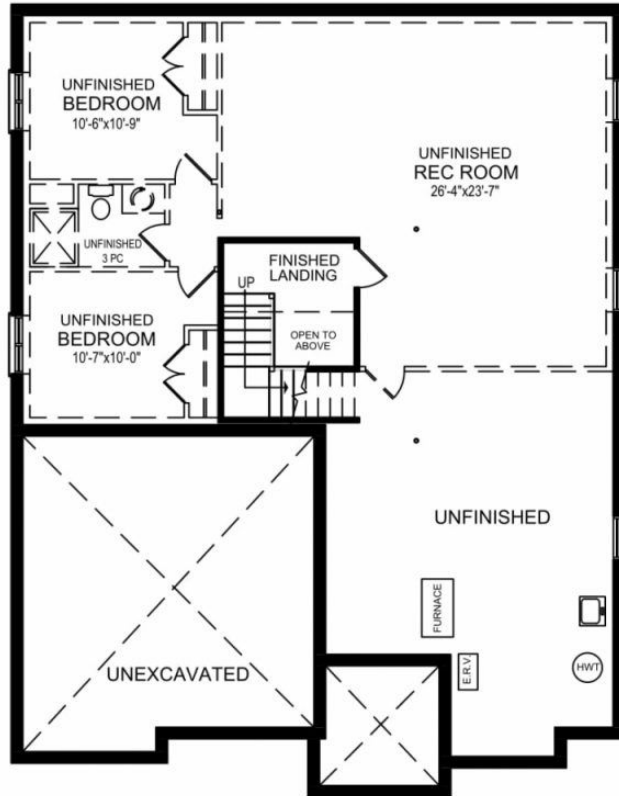

The Birch (contemporary) - 1638 SQ.FT.

Plan dimensions may vary slightly and changes may be made due to on site conditions. Jan. 16, 2019

The Birch (contemporary) 1638 SQ.FT.

MAIN FLOOR PLAN - 1638 SQ.FT.
PLUS 20 SQ.FT. SPACE OPEN TO BELOW