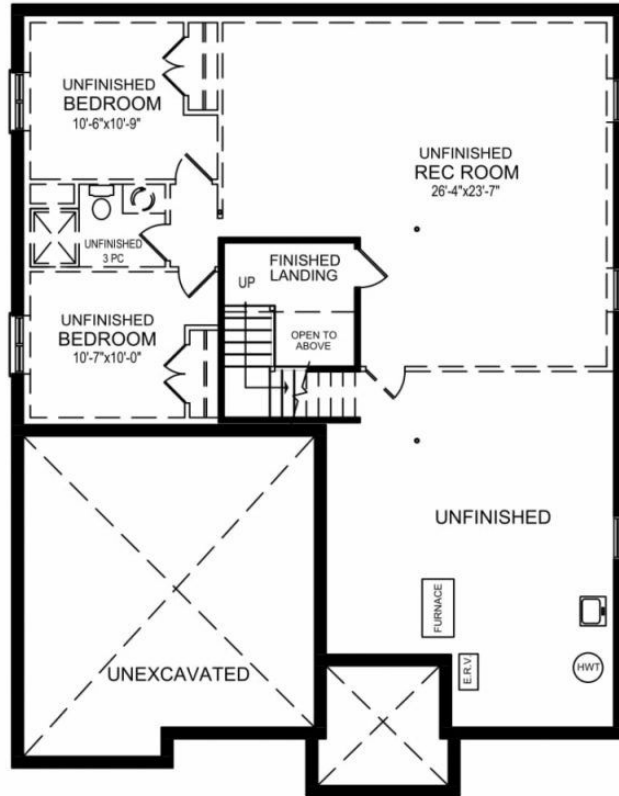

# The Birch (traditional) - 1620 SQ.FT.

*Artist Concept Only. Plan dimensions may vary slightly and changes may be made due to on site conditions. May 14, 2019*

# The Birch (traditional) 1620 SQ.FT.

UNFINISHED BASEMENT PLAN  
 OPTIONAL FINISHED AREA 1144 SQ.FT.

MAIN FLOOR PLAN - 1620 SQ.FT.  
 PLUS 20 SQ.FT. SPACE OPEN TO BELOW