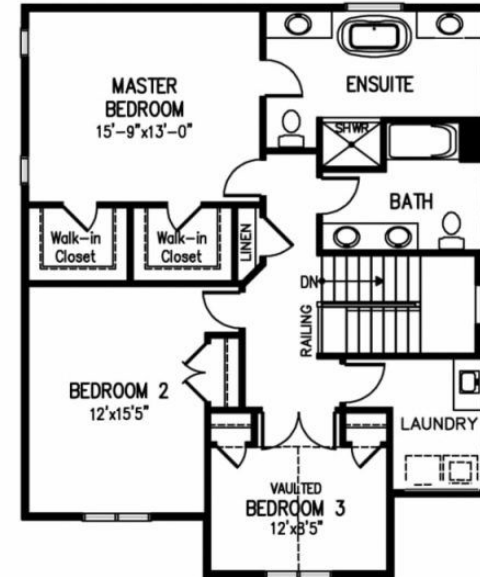

The Haven 2419 SQ.FT.

Artist Concept Only. Plan dimensions may vary slightly and changes may be made due to on site conditions. April 18, 2018

The Haven 2419 SQ.FT.

UNFINISHED BASEMENT PLAN
OPTIONAL FINISHED AREA 921 SQ.FT.

MAIN FLOOR PLAN – 1279 SQ.FT.

SECOND FLOOR PLAN – 1140 SQ.FT.
plus 5 sq.ft. space open to below