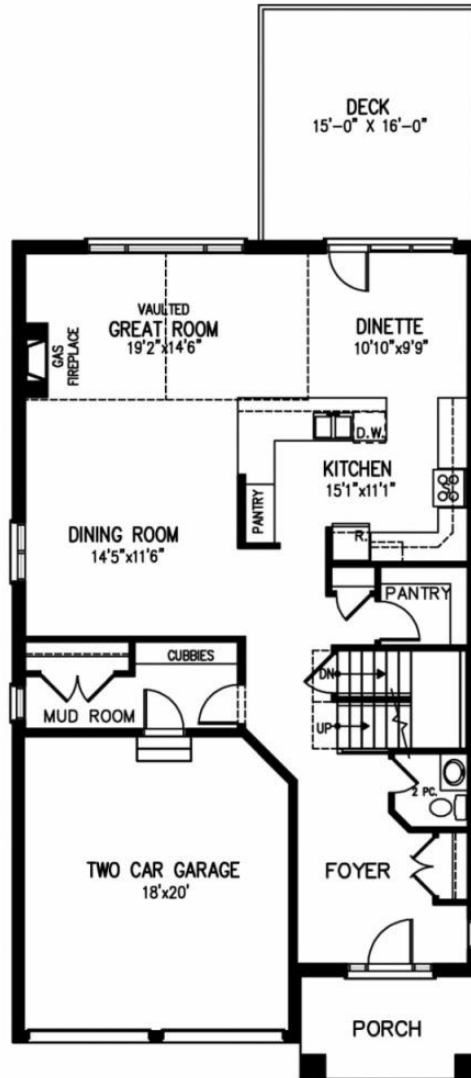

The Haven 2419 SQ.FT.

Artist Concept Only. Plan dimensions may vary slightly and changes may be made due to on site conditions. April 18, 2018

The Haven 2419 SQ.FT.

UNFINISHED BASEMENT PLAN
OPTIONAL FINISHED AREA 921 SQ.FT.

MAIN FLOOR PLAN – 1279 SQ.FT.

SECOND FLOOR PLAN – 1140 SQ.FT.
plus 5 sq.ft. space open to below