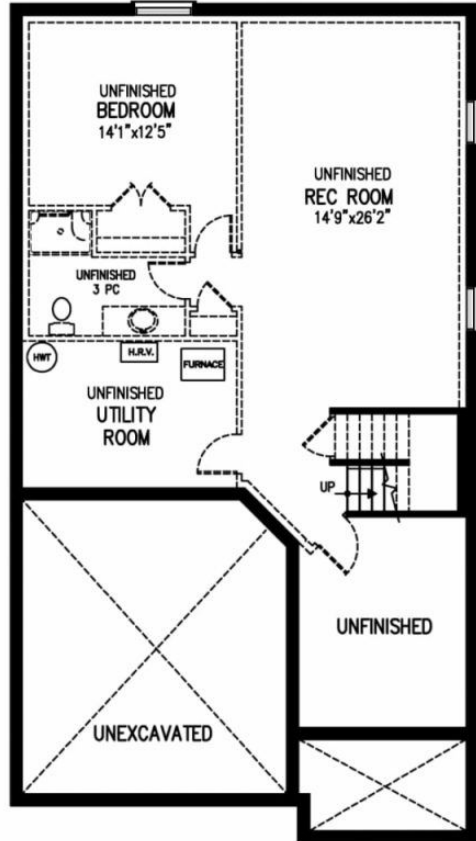

The Haven 2419 SQ.FT.

Artist Concept Only. Plan dimensions may vary slightly and changes may be made due to on site conditions. April 18, 2018

The Haven 2419 SQ.FT.

UNFINISHED BASEMENT PLAN
OPTIONAL FINISHED AREA 921 SQ.FT.

MAIN FLOOR PLAN – 1279 SQ.FT.

SECOND FLOOR PLAN – 1140 SQ.FT.
plus 5 sq.ft. space open to below