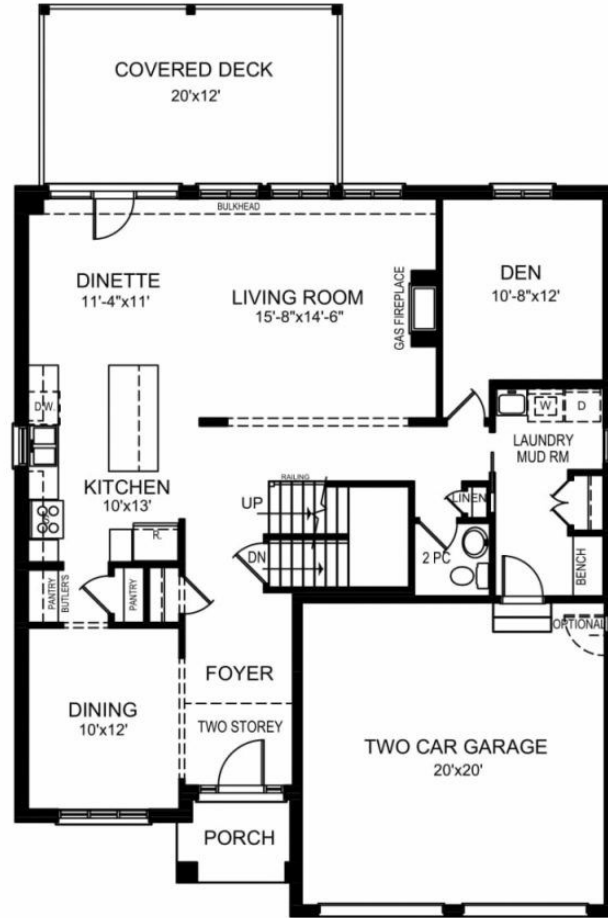

The Palm 2669 SQ.FT.

Artist Concept Only. Plan dimensions may vary slightly and changes may be made due to on site conditions. Mar. 8, 2021

The Palm 2669 SQ.FT.

MAIN FLOOR PLAN - 1354 sq.ft.

SECOND FLOOR PLAN - 1315 sq.ft.
PLUS 40 SQ.FT. SPACE OPEN TO BELOW