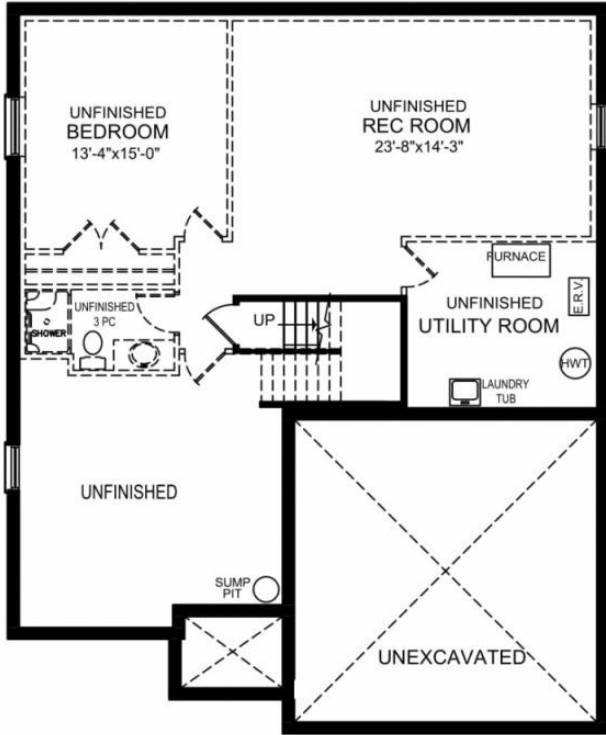

The Palm 2669 SQ.FT.

Artist Concept Only. Plan dimensions may vary slightly and changes may be made due to on site conditions. Mar. 8, 2021

The Palm 2669 SQ.FT.

MAIN FLOOR PLAN - 1354 sq.ft.

SECOND FLOOR PLAN - 1315 sq.ft.
PLUS 40 SQ.FT. SPACE OPEN TO BELOW